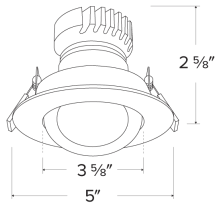

# Pex™ 4" Diecast Round Adjustable Spot

Pex™ 4" Round Adjustable Spot Trim. Diecast one-piece trim with twist-on system for easy tool-free installation. For use with Canless Koto LED Module.

## Features

- 4" Round Adjustable Spot
- Convenient twist-on design for ease of installation
- Damp Location Rated
- Lamp: Canless Koto LED Module
- 25° Adjustability

## Technical Details

**Construction:** Diecast aluminum with a powder coated finish.

**Installation:** Twist-On design allows for easy mounting onto the Canless Koto™ LED Module.

**Lamp:** Canless Koto™ LED Module

**Dimensions:**