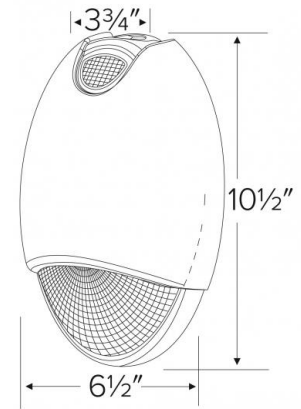

Outdoor LED Diecast Light with Emergency Battery Backup

Features

- 120/277V AC
- 10W high power LED lamp (700 lm, 5000K)
- Diecast aluminum fixture for normal and emergency operation.
- Test switch and charge rate indicator with self-diagnostic charging circuit.
- Rechargeable Ni-Cad battery (6V 5ah) delivers more than 90 minutes of emergency operation.
- 0°C minimum temperature.
- ETL Listed for wet location.

Specifications

Wattage	10W
Voltage	120/277V
Wet Location	Yes
Damp Location	ETL Listed

Dimensions

Product Numbers

Item	Description	Watts	Voltage
EE91LBZ	Bronze	10W	120/277V