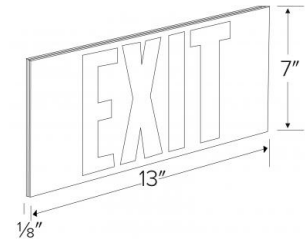

# Self Illuminating Exit Sign

## Features

- Self illuminating Exit Sign, does not require any electricity to operate.
- Legible viewing distance from 50 feet.
- Available in red or green letters.
- No maintenance required.
- Compliant to UL924, IBC, NFPA.
- ETL Listed for Damp Locations
- 20 Year life span

## Dimensions