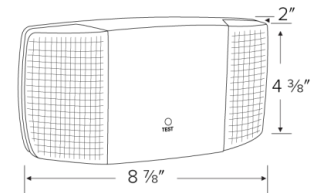

LED Emergency Light

Features

- Emergency lighting solution to keep exit routes safe and illuminated
- Emergency Light with two 1W LED glare-free light heads
- 120/277V
- 90 minutes of emergency operation
- Sturdy thermoplastic housing
- Suitable for wall and ceiling mount
- Test switch and battery charging indicator
- UL listed for damp locations

Specifications

Wattage	2W
Voltage	120/277V
Lamp Type	LED

Dimensions

Product Numbers

Item	Lamp type	Watts	Voltage	Finish
EE71LD	LED	2W	120/277V	All White