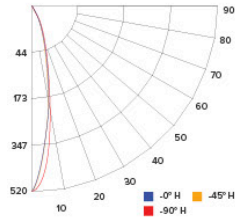

Specifications

Wattage	3W
Voltage	120/277V

Dimensions

Product Numbers

Item	Watts	Voltage	Finish
EE22L	3W	120/277V	All White

Photometric Report

LED Adjustable Emergency Light

PHOTOMETRIC REPORT

Product #: EE22L
 Wattage / Lumens: 1.40W / 131.5 lm
 Luminaire LPW: 93.9 lm/W

CANDLE POWER SUMMARY

Degress Vertical	0°
0	512
5	388
15	149
25	46
35	20
45	9
55	5
65	3
75	1
85	1
90	0

ILLUMINANCE AT A DISTANCE