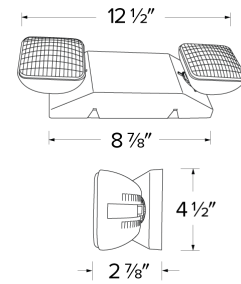

LED Adjustable Emergency Light

Features

- Emergency Light with two Adjustable 1.5W LED glare free light heads.
- 120/277V.
- Universal mounting plate for fast and easy installation.
- Sturdy thermoplastic housing.
- Automatic switching from AC supply to battery power.
- Long life NiCad battery.
- UL Listed for damp location.

Specifications

Wattage	3W
Voltage	120/277V

Dimensions

Product Numbers

Item	Watts	Voltage	Finish
EE22L	3W	120/277V	All White

Photometric Report

LED Adjustable Emergency Light

PHOTOMETRIC REPORT

Product #: EE22L
 Wattage / Lumens: 1.40W / 131.5 lm
 Luminaire LPW: 93.9 lm/W

CANDLE POWER SUMMARY

Degress Vertical	0°
0	512
5	388
15	149
25	46
35	20
45	9
55	5
65	3
75	1
85	1
90	0

ILLUMINANCE AT A DISTANCE