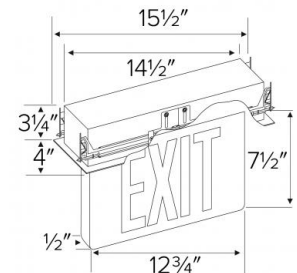

Recessed LED Edge Lit Exit Sign

Features

- Single or Double faced.
- 120V/277V with battery backup and hanger bars.
- For wall or ceiling mount.
- UL or ETL listed.
- Removable chevrons (arrows) included for jobsite customization.

Specifications

Damp Location ETL Listed

Options

Dimensions

Product Numbers

Item	Description
EDGREC1G	Green Letters, Single Face
EDGREC1R	Red Letters, Single Face
EDGREC2G	Green Letters, Double Face
EDGREC2R	Red Letters, Double Face