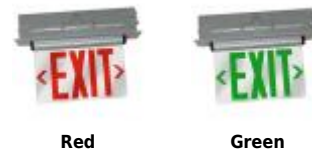

Recessed LED Edge Lit Exit Sign

Features

- Single or Double faced.
- 120V/277V with battery backup and hanger bars.
- For wall or ceiling mount.
- UL or ETL listed.
- Removable chevrons (arrows) included for jobsite customization.

Specifications

Damp Location ETL Listed

Options

Dimensions

Product Numbers

Item	Description
EDGREC1G	Green Letters, Single Face
EDGREC1R	Red Letters, Single Face
EDGREC2G	Green Letters, Double Face
EDGREC2R	Red Letters, Double Face