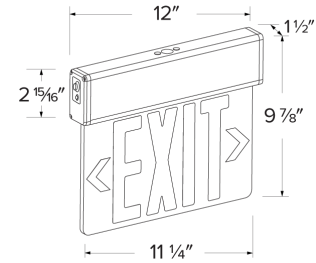

LED Edge Lit Exit Sign with Battery Backup

Features

- Single clear acrylic face or Double mirrored acrylic faced LED Exit Signs
- Green or Red letters and arrows
- 120V/277V with 90 min. emergency battery backup
- 24 hrs rechargeable after been discharged
- Test switch and charge rate indicator
- Wall or ceiling mount
- UL listed
- **CA Title 20 Certified**

Options

Green

Red

Dimensions

Product Numbers

Item	Description	Finish
EDGLIT1G-C	Single Face	Green Letters
EDGLIT1R-C	Single Face	Red Letters
EDGLIT2G-C	Double Face	Green Letters
EDGLIT2R-C	Double Face	Red Letters