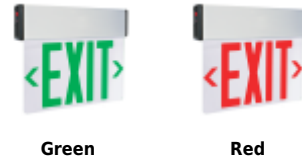

LED Edge Lit Exit Sign with Battery Backup

Features

- Single clear acrylic face or Double mirrored acrylic faced LED Exit Signs
- Green or Red letters and arrows
- 120V/277V with 90 min. emergency battery backup
- 24 hrs rechargeable after been discharged
- Test switch and charge rate indicator
- Wall or ceiling mount
- UL listed
- **CA Title 20 Certified**

Options

Green

Red

Dimensions

Product Numbers

Item	Description	Finish
EDGLIT1G-C	Single Face	Green Letters
EDGLIT1R-C	Single Face	Red Letters
EDGLIT2G-C	Double Face	Green Letters
EDGLIT2R-C	Double Face	Red Letters