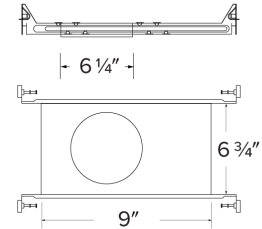

# 6" Canless Koto™ Plaster New Construction Frame for Power Pack

## Features

- 6" New Construction Plaster Frame with hanger bars for remodel power packs
- Requires Remodel IC Power Pack (sold separately)

## Dimensions