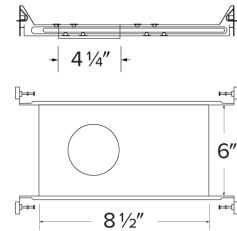

4" Canless Koto™ Plaster New Construction Frame for Power Pack

Features

- 4" New Construction Plaster Frame with hanger bars for remodel power packs
- Requires Remodel IC Power Pack (sold separately)

Dimensions