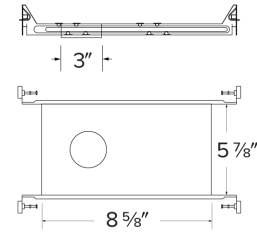

2" Canless Koto™ Plaster New Construction Frame for Power Pack

Features

- 2" New Construction Plaster Frame with hanger bars for remodel power packs
- Requires Remodel IC Power Pack (sold separately)

Dimensions