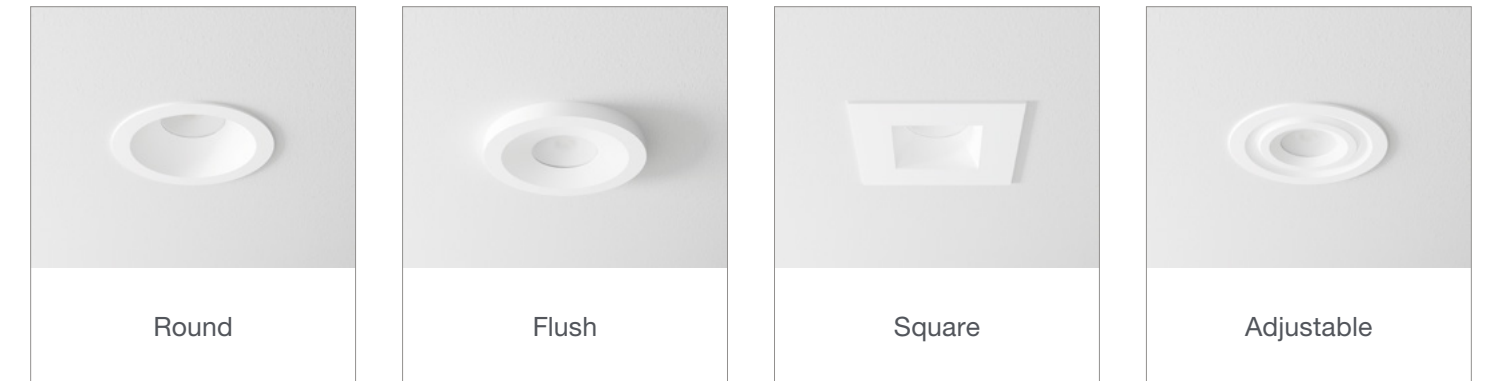

Trim Options

4 inch