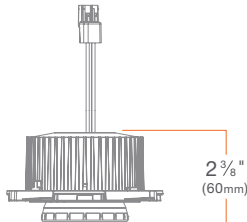

MODULE

**DRD4**

Adjustable Downlight

DRD4M

SUMMARY

ADJUSTMENT: 360° directional aim, 45° tilt**SLOPE CEILING COMPATIBILITY:** up to 45° tilt**LED CHIP:** Cree**DELIVERED MODULE LUMENS:** 750 lm (9.7W), 1000 lm (12.0W)**EFFICACY:** 82 lm/W**COLOR QUALITY:** 93+ CRI, 2-step SDCM**CCT:** 2700K, 3000K, 3500K, 4000K**BEAM SPREAD:** Narrow Spot (15°), Spot (25°), Flood (40°), Linear Spread (60° x 30°), Soft Focus**CONNECTOR:** PowerPlug® Luminaire Disconnect Model 182**INPUT VOLTAGE:** 120/277V, 50/60Hz**DIMMING:** Down to less than 1% for TRIAC/ELV at 120V, 0-10V or Lutron EcoSystem at 120/277V**MAX INPUT CURRENT (120V):** 0.130 amps**MAX INPUT CURRENT (277V):** 0.065 amps**POWER FACTOR:** Greater than 0.9**TOTAL HARMONIC DISTORTION:** Less than 20%**AMBIENT OPERATING TEMPERATURE:** -20°C to 40°C**PHOTOMETRIC TESTING:** Tested in accordance to IESNA LM-79-2008**LISTINGS:** ENERGY STAR® qualified*, California Title 24 2016 JA8 compliant, UL Listed for Damp Location, UL Certified US-CA, Declare**LIFETIME:** 50,000 hours at 70% lumen maintenance**WARRANTY:** 5 year limited warranty