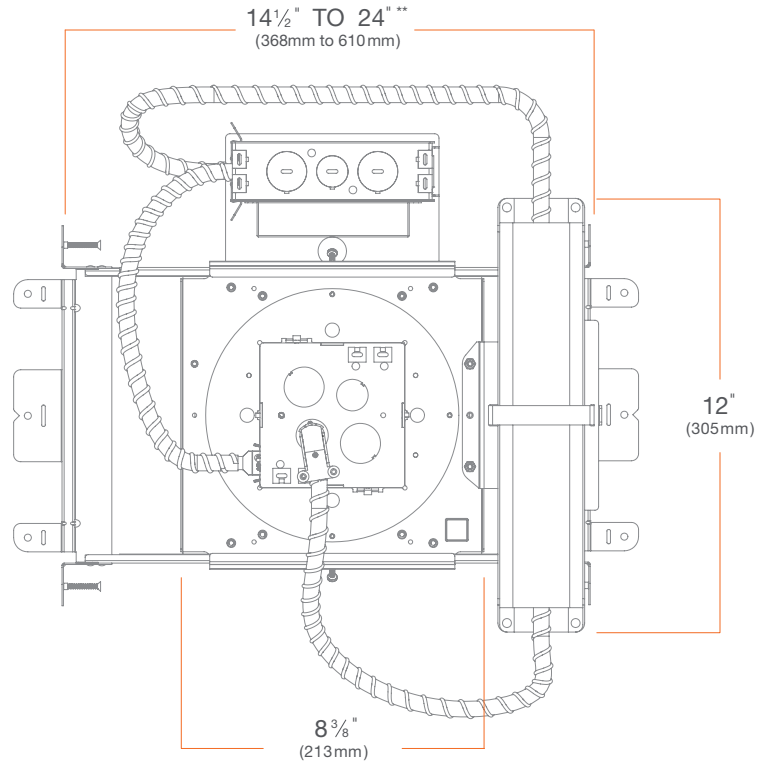

* Can be field cut to minimum 10" (254mm)

EcoSystem

- M4NCSSxxC (Standard)
- M4NCSSFxxC (Fire Rated)

Emergency Lighting

- M4NCSSxxxEM (Standard)
- M4NCSSFxxxEM (Fire Rated)

* Can be field cut to minimum 10" (254mm)