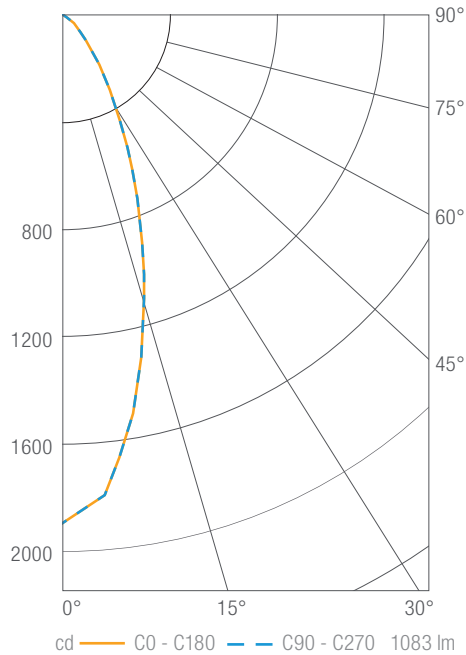

PHOTOMETRY

DRD2 1000 lm, 3000K, Flood

DRD2M10930FL

Luminous Intensity

Gamma	C 0°
0°	1890
5°	1792
10°	1503
15°	1161
20°	849
25°	589
30°	391
35°	256
40°	162
45°	107
50°	74
55°	51
60°	30
65°	18
70°	8
75°	5
80°	3
85°	1
90°	0

Values in candela

Zonal Lumen Summary

Zone	Lumens	Luminaire %
0-30	760	70
0-40	925	85
0-60	1058	98
0-90	1081	100
0-180	1083	100

Illuminance Chart

Distance from LED	Foot Candles	Diameter
3'	210	2.0'
6'	52	4.0'
9'	23	6.0'
12'	13	8.0'

Beam Angle: 37°