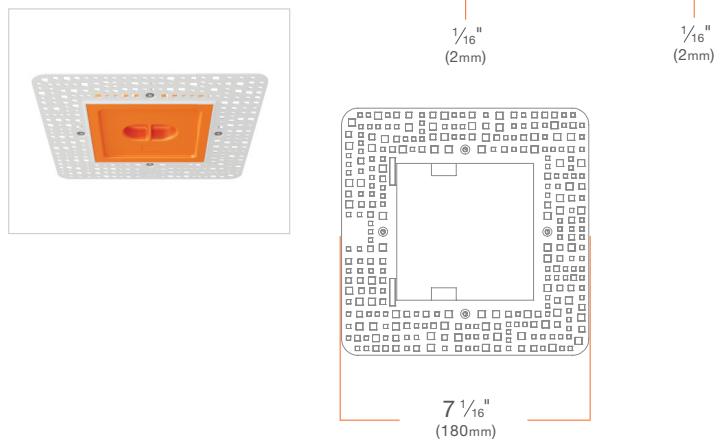

M4TSPWHFL

Beveled Pinhole Flangeless Trim Insert

M4TSBWHFL

Wall Wash Flangeless Trim Insert

M4TSWWHFL

Flangeless Mud Plate

M4XSMUD

PHOTOMETRY