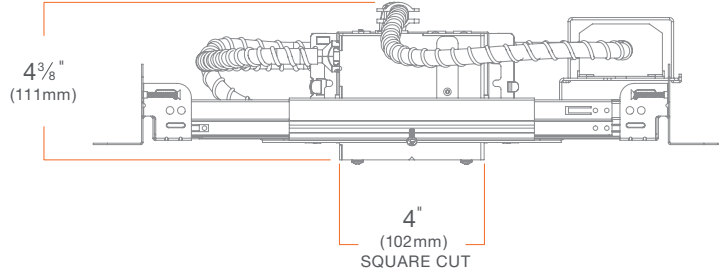

* Can be field cut to minimum 10" (254mm)

EcoSystem

- M4NCSSxxC (Standard)
- M4NCSSFxxC (Fire Rated)

Emergency Lighting

- M4NCSSxxxEM (Standard)
- M4NCSSFxxxEM (Fire Rated)

* Can be field cut to minimum 10" (254mm)