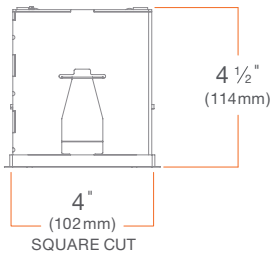

HOUSING

M Series

Remodel

M4RMSS (Standard)

M4RMSF (Fire Rated)

SUMMARY

JUNCTION BOX: Equipped with 8 knockouts: four 1/2" trade size knockouts on side, two 3/4" and two 1/2" trade size knockouts on top and four romex knockouts on top. Approved for 8 (four in, four out) #12 AWG 70°C.

MOUNTING: Pre-installed mounting spring clips

CEILING: 5/8" up to 1 1/4"

CUTOUT: 4" (102mm) square opening

LISTINGS: Metallic outlet box certified UL514A, code compliant for use in appropriate fire-rated assemblies for up to 2-hours (Fire Rated only), STC/IIC Sound Rated, ASTM E283 certified Air Tight, IC (Insulation Contact) rated

WARRANTY: 5 year limited warranty