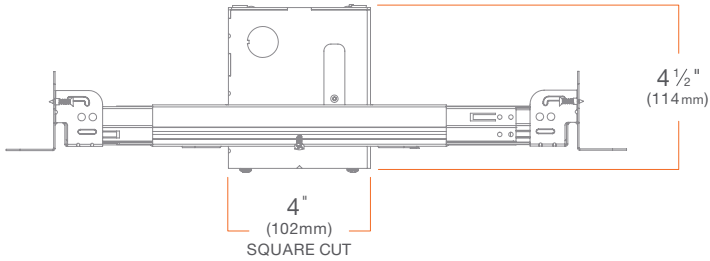

New Construction

- M4NCSS (Standard)
- M4NCSE (Fire Rated)
- M4CPSS (Chicago Plenum)