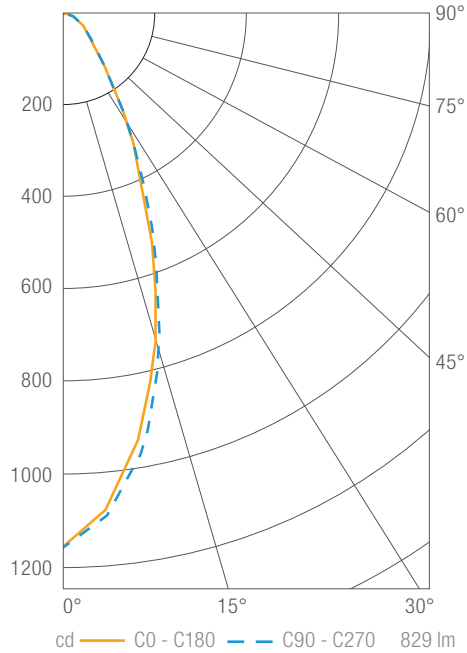

PHOTOMETRY

DRD4 750 lm, 3000K, Flood

DRD4M07930FL

Luminous Intensity

Gamma	C 0°
0°	1158
5°	1081
10°	941
15°	765
20°	576
25°	414
30°	288
35°	192
40°	130
45°	96
50°	76
55°	61
60°	49
65°	38
70°	28
75°	18
80°	10
85°	4
90°	0

Values in candela

Zonal Lumen Summary

Zone	Lumens	Luminaire %
0-30	510	62
0-40	633	76
0-60	766	92
0-90	829	100
0-180	829	100

Illuminance Chart

Distance from LED	Foot Candles	Diameter
3'	129	2.2'
6'	32	4.5'
9'	14	6.7'
12'	8	9.0'

Beam Angle: 41°