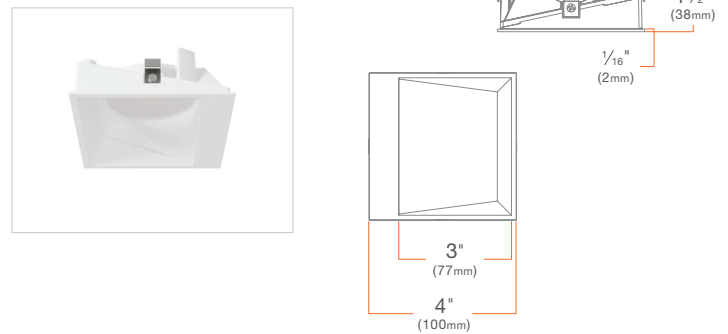

Wall Wash Flangeless Trim Insert

M4TSWWHFL