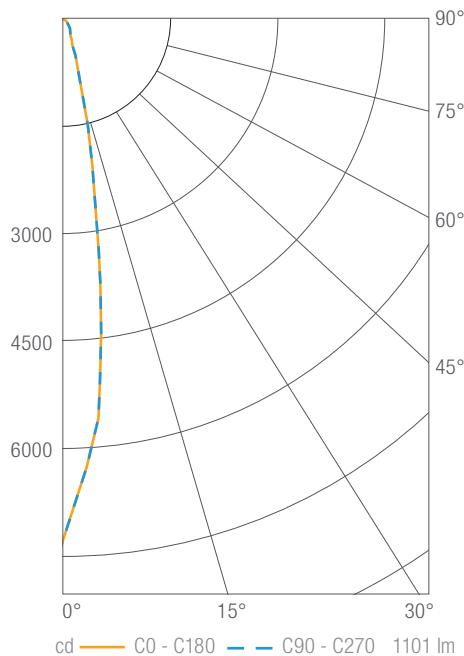

DRD2 1000 lm, 3000K, Soft Focus

DRD2M10930SF

Luminous Intensity

Gamma	C 0°
0°	7280
5°	5603
10°	2489
15°	875
20°	381
25°	247
30°	194
35°	161
40°	122
45°	90
50°	64
55°	45
60°	28
65°	16
70°	7
75°	4
80°	2
85°	1
90°	0

Values in candela

Zonal Lumen Summary

Zone	Lumens	Luminaire %
0-30	868	79
0-40	968	88
0-60	1078	98
0-90	1100	100
0-180	1101	100

Illuminance Chart

Distance from LED	Foot Candles	Diameter
3'	809	0.9'
6'	202	1.7'
9'	90	2.6'
12'	51	3.4'

Beam Angle: 16°