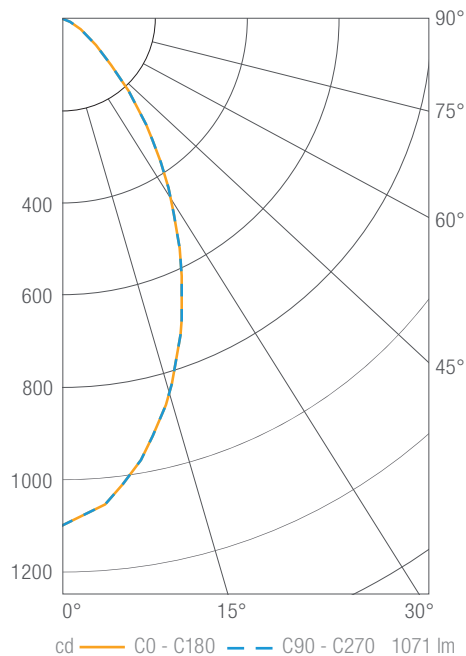

DRD2 1000 lm, 3000K, Wide Flood

DRD2M10930WF

Luminous Intensity

Gamma	C 0°
0°	1100
5°	1058
10°	973
15°	866
20°	743
25°	609
30°	478
35°	361
40°	252
45°	161
50°	102
55°	68
60°	41
65°	24
70°	11
75°	6
80°	4
85°	2
90°	0

Values in candela

Zonal Lumen Summary

Zone	Lumens	Luminaire %
0-30	620	58
0-40	845	79
0-60	1037	97
0-90	1069	100
0-180	1071	100

Illuminance Chart

Distance from LED	Foot Candles	Diameter
3'	122	3.1'
6'	31	6.2'
9'	14	9.3'
12'	8	12.3'

Beam Angle: 55°