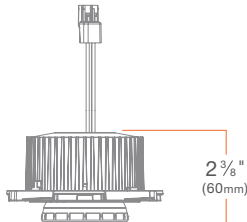

MODULE

DRD4

Adjustable Downlight

DRD4M

SUMMARY

ADJUSTMENT: 360° directional aim, 45° tilt

SLOPE CEILING COMPATIBILITY: up to 45° tilt

LED CHIP: Cree

DELIVERED MODULE LUMENS: 750 lm (9.7W), 1000 lm (12.0W)

EFFICACY: 82 lm/W

COLOR QUALITY: 93+ CRI, 2-step SDCM

CCT: 2700K, 3000K, 3500K, 4000K

BEAM SPREAD: Narrow Spot (15°), Spot (25°), Flood (40°), Linear Spread (60° x 30°), Soft Focus

CONNECTOR: PowerPlug® Luminaire Disconnect Model 182

INPUT VOLTAGE: 120/277V, 50/60Hz

DIMMING: Down to less than 1% for TRIAC/ELV at 120V, 0-10V or Lutron EcoSystem at 120/277V

MAX INPUT CURRENT (120V): 0.130 amps

MAX INPUT CURRENT (277V): 0.065 amps

POWER FACTOR: Greater than 0.9

TOTAL HARMONIC DISTORTION: Less than 20%

AMBIENT OPERATING TEMPERATURE: -20°C to 40°C

PHOTOMETRIC TESTING: Tested in accordance to IESNA LM-79-2008

LISTINGS: ENERGY STAR® qualified*, California Title 24 2016 JA8 compliant, UL Listed for Damp Location, UL Certified US-CA, Declare

LIFETIME: 50,000 hours at 70% lumen maintenance

WARRANTY: 5 year limited warranty

WARM DIM OPTION

LED: Bridgelux LED, **DELIVERED MODULE LUMENS):** 1000 lm (12.0W),

EFFICACY: 83 lm/W, **CCT RANGE:** 3000K - 1800K, **MAX INPUT CURRENT (120V):** 0.11 amps, **MAX INPUT CURRENT (277V):** 0.047 amps

* Refer to ENERGY STAR Certified light fixtures database