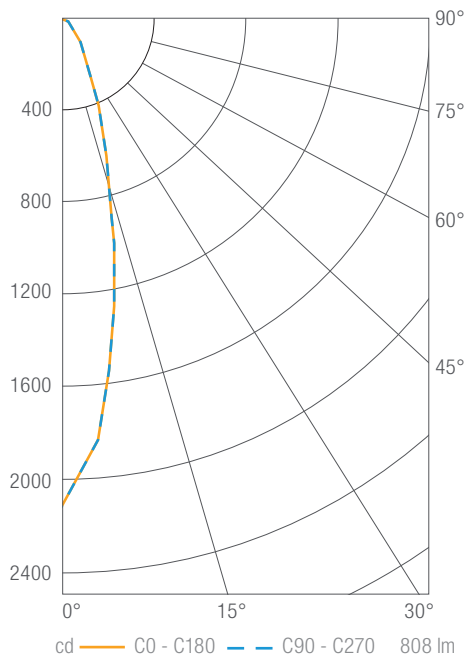

Values in candela

Zonal Lumen Summary

Zone	Lumens	Luminaire %
0-30	645	79
0-40	701	86
0-60	781	96
0-90	817	100
0-180	817	100

Illuminance Chart

Distance from LED	Foot Candles	Diameter
3'	655	0.8'
6'	164	1.7'
9'	73	2.5'
12'	41	3.3'

Beam Angle: 16°

DRD4 750 lm, 3000K, Spot

DRD4M07930SP

Luminous Intensity

Gamma	C 0°
0°	2105
5°	1826
10°	1282
15°	800
20°	497
25°	310
30°	201
35°	137
40°	98
45°	73
50°	57
55°	45
60°	35
65°	23
70°	12
75°	5
80°	3
85°	2
90°	0