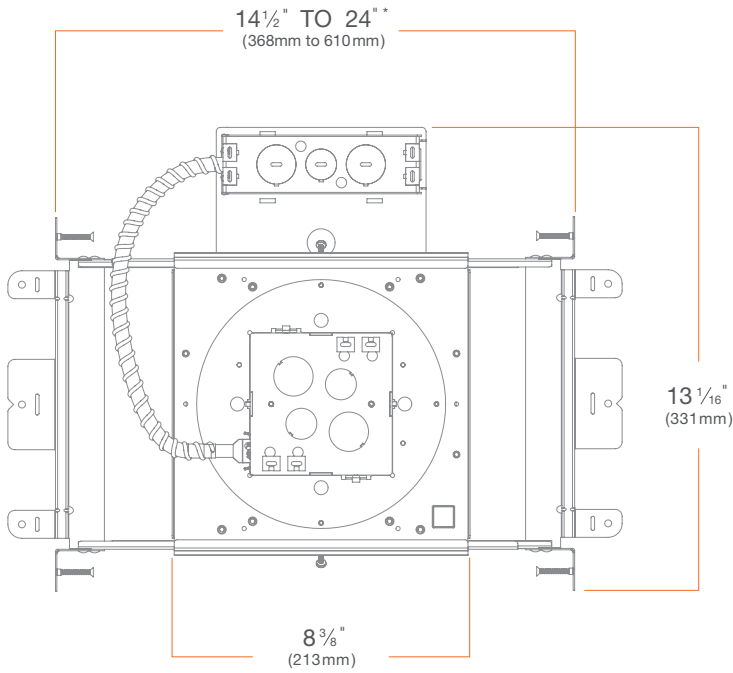

* Can be field cut to minimum 10" (254mm)

EcoSystem

- M4NCSSxxC (Standard)
- M4NCSSFxxC (Fire Rated)

Emergency Lighting

- M4NCSSxxxEM (Standard)
- M4NCSSFxxxEM (Fire Rated)

* Can be field cut to minimum 10" (254mm)