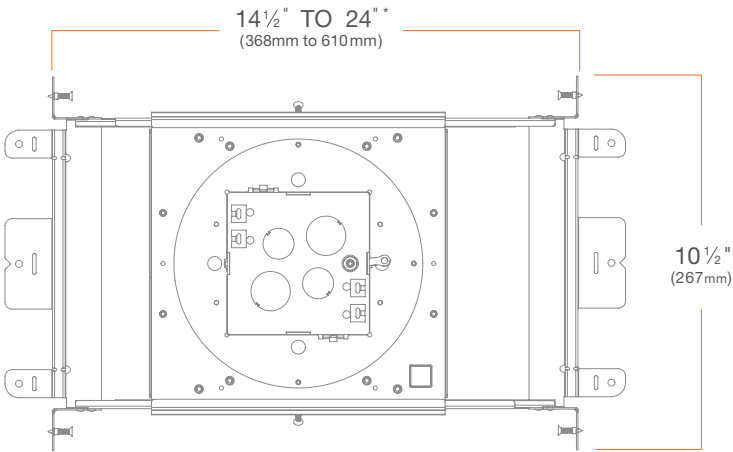

New Construction

- M4NCSS (Standard)
- M4NCSE (Fire Rated)
- M4CPSS (Chicago Plenum)