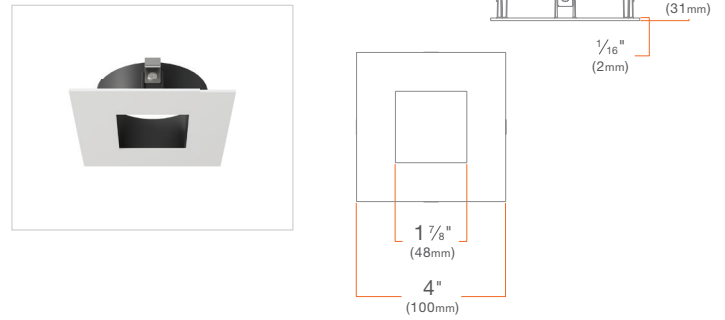

Pinhole Flangeless Trim Insert

M4TSPWHFL