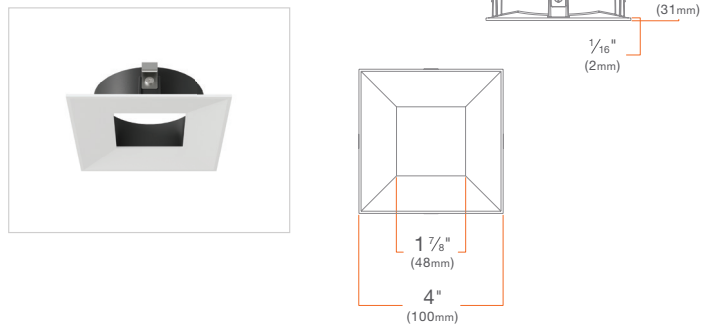

Beveled Pinhole Flangeless Trim Insert

M4TSBWHFL