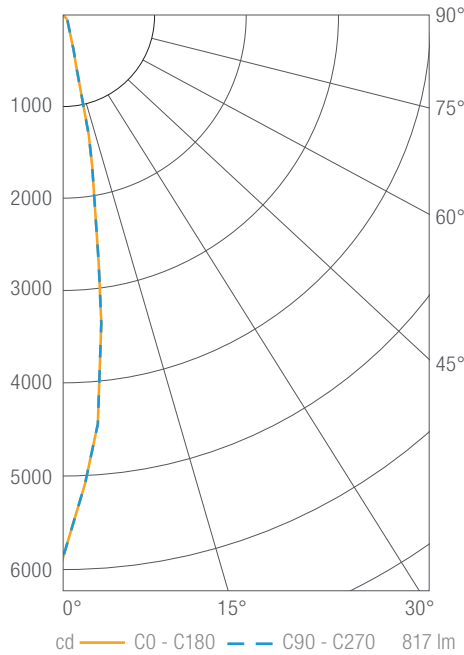

PHOTOMETRY

DRD4 750 lm, 3000K, Narrow Spot

DRD4M07930NS

Luminous Intensity

Gamma	C 0°
0°	5897
5°	4418
10°	1911
15°	561
20°	280
25°	165
30°	117
35°	87
40°	69
45°	57
50°	47
55°	38
60°	31
65°	23
70°	16
75°	10
80°	4
85°	1
90°	0

Values in candela

Zonal Lumen Summary

Zone	Lumens	Luminaire %
0-30	645	79
0-40	701	86
0-60	781	96
0-90	817	100
0-180	817	100

Illuminance Chart

Distance from LED	Foot Candles	Diameter
3'	655	0.8'
6'	164	1.7'
9'	73	2.5'
12'	41	3.3'

Beam Angle: 16°