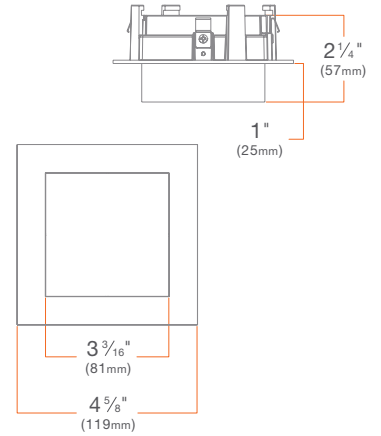

Wall Wash Trim

Round: **M4TSWWH**

Decorative Closed Trim

Frosted: **M4TSSWHDCF**

Clear, Frosted Sides: **M4TSSWHDCCF**

Beveled Flangeless Trim Insert

M4TSSWHFL

Pinhole Flangeless Trim Insert