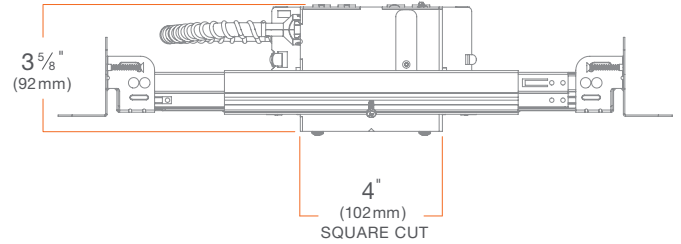

Low-Profile

- M4LTSS (Standard, TRIAC/ELV)
- M4LTSF (Fire Rated, TRIAC/ELV)
- M4LOSS (Standard, 0-10V)
- M4LOSF (Fire Rated, 0-10V)