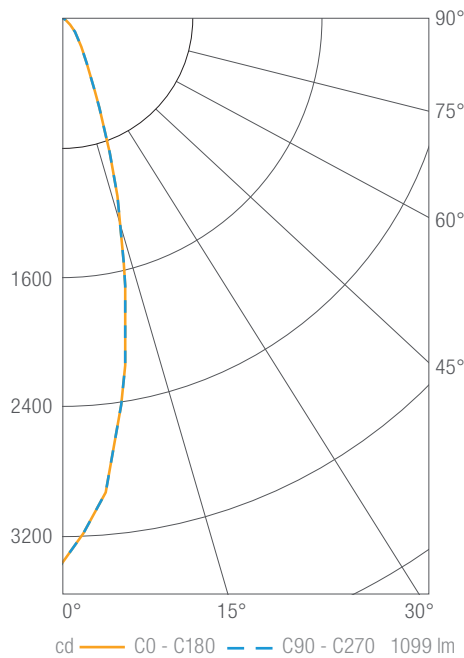

Values in candela

Zonal Lumen Summary

Zone	Lumens	Luminaire %
0-30	906	80
0-40	1004	89
0-60	1110	98
0-90	1131	100
0-180	1132	100

Illuminance Chart

Distance from LED	Foot Candles	Diameter
3'	1091	0.7'
6'	273	1.5'
9'	121	2.2'
12'	68	2.9'

Beam Angle: 14°

DRD2 1000 lm, 3000K, Spot

DRD2M10930SP

Luminous Intensity

Gamma	C 0°
0°	3366
5°	2967
10°	2203
15°	1391
20°	775
25°	419
30°	248
35°	167
40°	119
45°	87
50°	62
55°	43
60°	26
65°	15
70°	7
75°	4
80°	2
85°	1
90°	0