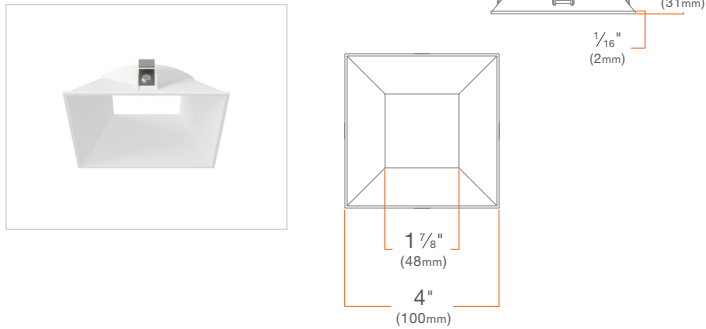

Wall Wash Trim

Round: **M4TSWWH**

Decorative Closed Trim

Frosted: **M4TSSWHDCF**

Clear, Frosted Sides: **M4TSSWHDCCF**

Beveled Flangeless Trim Insert

M4TSSWHFL

Pinhole Flangeless Trim Insert