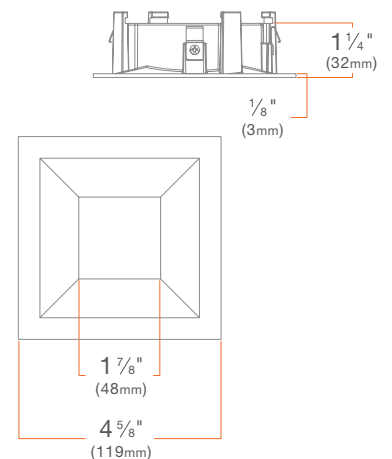

Beveled Trim

M4TSSWH

Round on Square Trim

M4TSQWH

Pinhole Trim

M4TSPWH

Beveled Pinhole Trim

M4TSBWH

Wall Wash Trim

Round: **M4TSWWH**

Decorative Closed Trim

Frosted: **M4TSSWHDCF**

Clear, Frosted Sides: **M4TSSWHDCCF**

Beveled Flangeless Trim Insert

M4TSSWHFL

Pinhole Flangeless Trim Insert