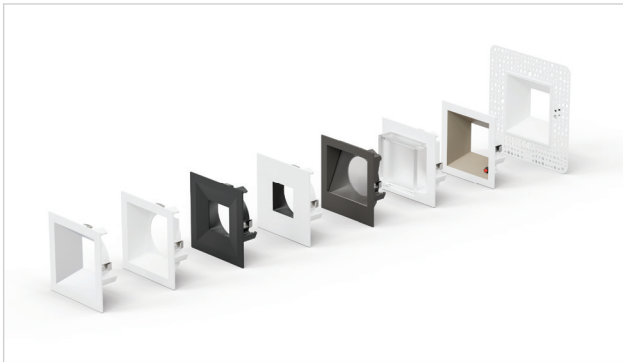

TRIMS

M Series

4" Square Trims

M4TS

SUMMARY

CONSTRUCTION: Die-cast aluminum

INSTALLATION: Twist & Lock

Beveled Trim

M4TSSWH

Round on Square Trim

M4TSQWH

Pinhole Trim

M4TSPWH

Beveled Pinhole Trim

M4TSBWH