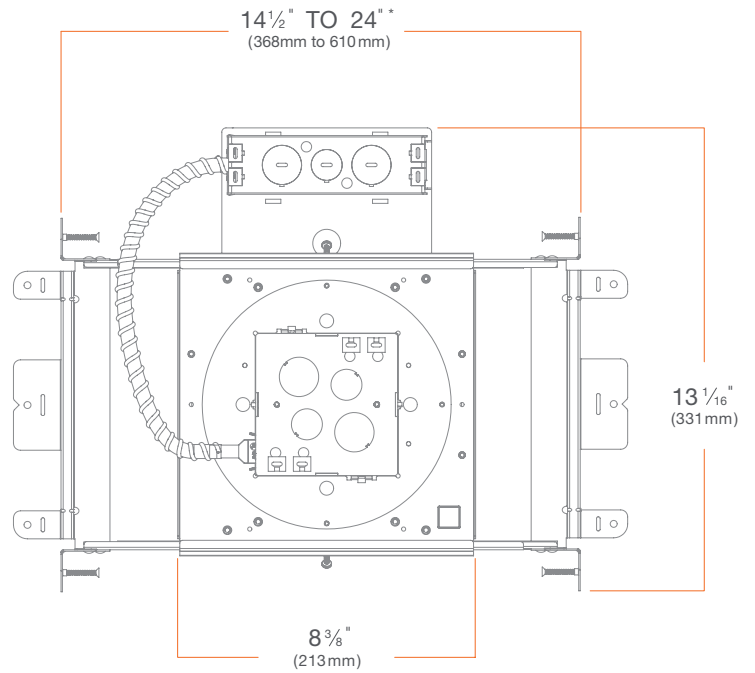

Low-Profile

- M4LTSS (Standard, TRIAC/ELV)
- M4LTSF (Fire Rated, TRIAC/ELV)
- M4LOSS (Standard, 0-10V)
- M4LOSF (Fire Rated, 0-10V)