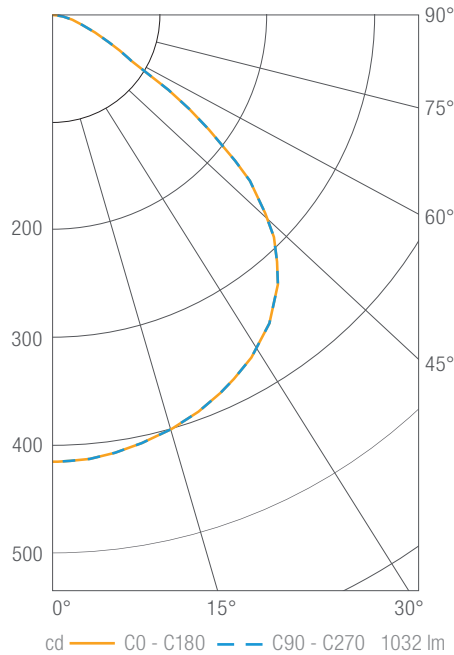

PHOTOMETRY

DRD2 1000 lm, 3000K, General Ambient

DRD2M10930GA

Luminous Intensity

Gamma	C 0°
0°	416
5°	415
10°	410
15°	403
20°	394
25°	382
30°	369
35°	351
40°	327
45°	291
50°	240
55°	162
60°	84
65°	54
70°	33
75°	21
80°	12
85°	6
90°	1

Values in candela

Zonal Lumen Summary

Zone	Lumens	Luminaire %
0-30	333	32
0-40	557	54
0-60	942	91
0-90	1024	99
0-180	1032	100

Illuminance Chart

Distance from LED	Foot Candles	Diameter
3'	46	7.8'
6'	12	15.5'
9'	5	23.3'
12'	3	31.1'

Beam Angle: 100°