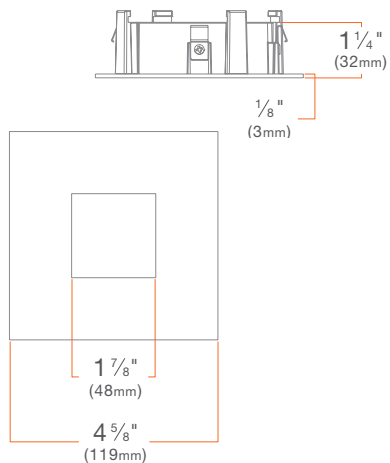

Beveled Trim

M4TSSWH

Round on Square Trim

M4TSQWH

Pinhole Trim

M4TSPWH

Beveled Pinhole Trim

M4TSBWH

Wall Wash Trim

Round: **M4TSWWH**

Decorative Closed Trim

Frosted: **M4TSSWHDCF**

Clear, Frosted Sides: **M4TSSWHDCCF**

Beveled Flangeless Trim Insert

M4TSSWHFL

Pinhole Flangeless Trim Insert