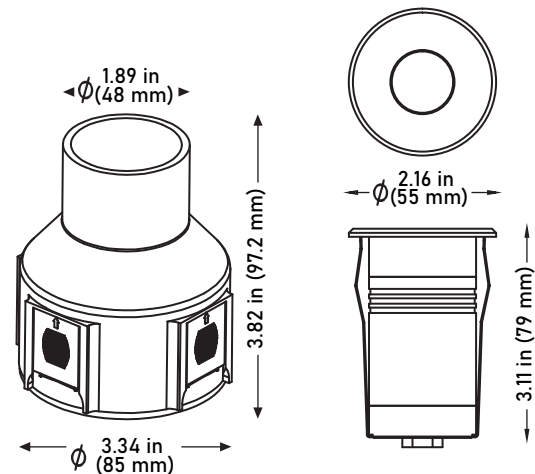

FEATURES

- Suitable for interior or exterior applications.
- Designed for in-grade applications.
- Heavy duty stainless steel finish.
- 3000K, 6000K and Blue
- Standard optics: 30°
- Suitable for wet locations.
- Dimmable
- Rated to last 50,000 hrs.
- 24V DC power supply required.