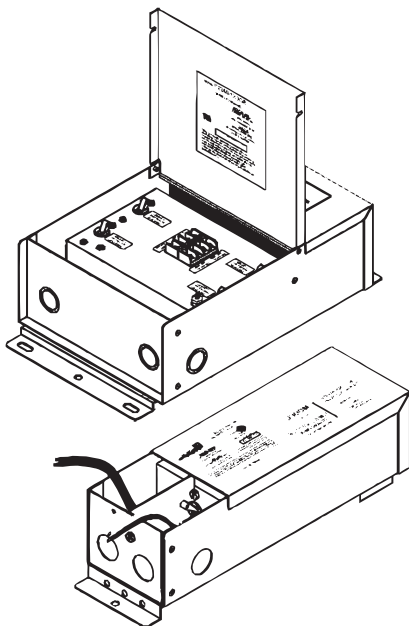

IG-103-SS Recessed LED Luminaire

JOB NAME: _____
LOCATION: _____
QUOTE/REF#: _____

The **IG-103-SS** is a 2.5W in-ground dimmable LED fixture which can be used in most indoor or outdoor applications. Capable of up to 154 Lumens of light output, this easy to install fixture comes with a concrete pour housing and features heavy duty stainless steel finish able to withstand a maximum load of 2,000 lbs. Available in round or square face plate options.

IG-103-SS

Recessed LED Luminaire

STANDARD ORDERING CODE

Model	Color Temp	Optics	Voltage
IG-103-SS	30K 3000K	30 30 degrees	24 24 Volts
	60K 6000K		

COMPATIBLE TRANSFORMERS

PSDM SERIES | DIMMABLE MAGNETIC LOW VOLTAGE (MLV)

PSDM-20W-24V	CLASS 2	5.6" x 2" x 2.14"
PSDM-40W-24V	CLASS 2	5.6" x 2" x 2.14"
PSDM-60W-24V	CLASS 2	6.5" x 2.3" x 2.5"
PSDM-100W-24V	CLASS 2	6.5" x 2.3" x 2.5"
PSDM-150W-24V		9.8" x 3" x 3"
PSDM-192W-24V	CLASS 2	7.0" x 7.0" x 3.2"
PSDM-200W-24V		9.8" x 3" x 3"
PSDM-288W-24V	CLASS 2	9.8" x 4.2" x 3.5"
PSDM-300W-24V		7.0" x 7.0" x 3.2"