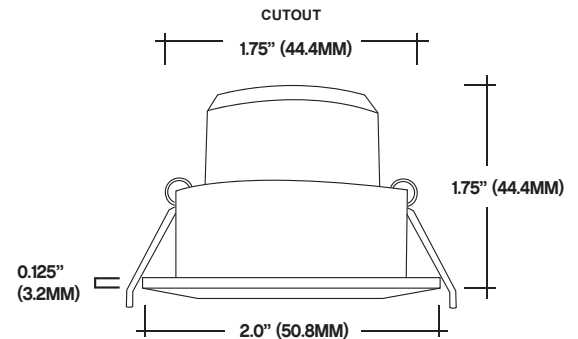

SPECIFICATION SHEET

JOB NAME: _____
 LOCATION: _____
 QUOTE/REF#: _____

ULM-220 is a 3 Watt, 12VDC low profile, recessed downlight that delivers 225 lumens in either 3000K or 4000K. This mini-cabinet light is a great fit for many applications requiring focused accent lighting in a small form factor. Perfect for display cases, kitchen cabinets and furniture installations.

FEATURES

- 3W High Output LED
- 225 Lumens
- 12V DC
- CREE LED Technology
- 30° adjustable swivel to direct light
- 20" length cord with quick connector
- Dimmable with most CL and ELV dimmers
- Suitable for recessed applications

SPECIFICATIONS

| | |
|-------------------|--------------------------------------|
| INPUT VOLTAGE | 12V DC |
| POWER CONSUMPTION | 3W |
| LUMEN OUTPUT | 225Lm |
| BEAM ANGLE | 30° |
| SWIVEL | 30° Adjustable |
| CCT | 3000K / 4000K |
| CRI | 85+ |
| DIMMING | 10-100% with most CFL/LED and ELVs |
| CUTOUT | 1 3/4" |
| MOUNTING | Recessed |
| LUMEN MAINTENANCE | 50,000 hrs. |
| CONNECTION | 20" length cord with quick connector |
| FINISH OPTIONS | White / Black / Silver |

FINISH CRI LUMEN

| | | |
|--|-----|-----|
|  | 85+ | 225 |
|  | 85+ | 225 |
|  | 85+ | 225 |

DIMENSIONS

ORDERING GUIDE EX: ULM220-30K-BK

| ULM220 | | |
|--------|----------------------------|---|
| MODEL | COLOR TEMP | FINISH |
| | 30K - 3000K 40K - 4000K | WH - White BK - Black SI - Silver |