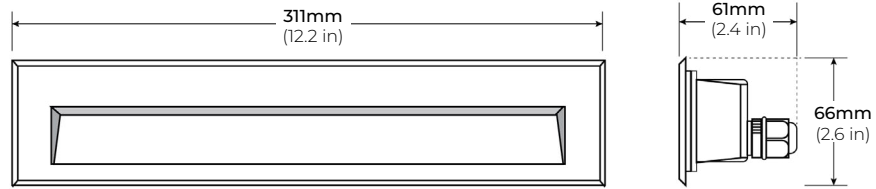

* Dimming on 24V only

ST-900

INDOOR/ OUTDOOR STEP LIGHT

DIMENSIONS

RECESSED SLEEVE