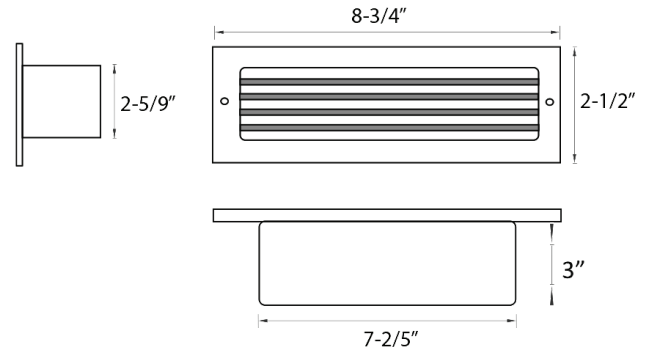

ST-800 Indoor / Outdoor Step Light

SPECIFICATION SHEET

JOB NAME: _____
 LOCATION: _____
 QUOTE/REF#: _____

The **ST-800** Step Light is a 4W non-dimmable LED fixture which can be used in most indoor or outdoor applications. Capable of 180 Lumens of light output, this easy to install fixture provides optimal lighting in a stylish design.

SPECIFICATIONS

VOLTAGE	UNV 120/277V
POWER CONSUMPTION	4W
LUMEN OUTPUT	180 Lumens
OPERATING FREQUENCY	50 / 60Hz
CCT	3000K / Amber
CRI	80+
DIMMING	NO
IP RATING	IP65 wet location
OPERATING TEMPERATURE	-4 ~ 122°F (-20 ~ 50°C)
AMBIENT TEMPERATURE	-4 ~ 176°F (-20 ~ 80°C)
LUMEN MAINTENANCE	50,000 hrs.
CONNECTION	7" 18AWG Lead Wire
WARRANTY	5-Year Limited
HOUSING DIMENSIONS	8 ^{1/2} " W x 3" H x 3 ^{1/8} " D
FACE PLATE DIMENSIONS	8 ^{3/4} " W x 3 ^{5/8} " H x 3/8" D

DIMENSIONS

ORDERING GUIDE EX: ST800-30K-BZ-24V

ST800					
MODEL	COLOR TEMP	FACE PLATE	FINISH	VOLTAGE	OPTIONS
	30K - 3000K AM - Amber	HL - Horizontal Louver HV - Horizontal Visor LS - Lensed	WH - White BZ - Bronze BN - Brushed Nickel	UNV - 120/277V	HB - Hanging Bracket