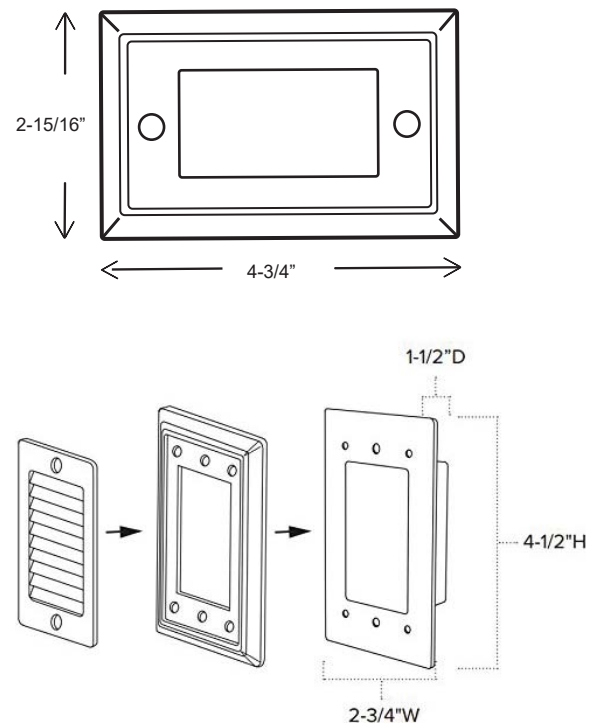

SPECIFICATION SHEET

JOB NAME: _____
 LOCATION: _____
 QUOTE/REF#: _____

The **ST-300** is a 2W indoor/outdoor non-dimming LED steplight designed to provide safe illumination for paths and walkways with a stylish look. This versatile step light features a wide variety of trim plates and finishes to choose from. It is constructed of high impact, weather-resistant polycarbonate material and can last up to 50,000 hours, maintenance-free. The **ST-300** can be mounted either vertically or horizontally.

FEATURES

- Easy install with single gang switch box.
- Suitable for indoor/outdoor applications.
- Louvered, Lensed and Visor face plate options.
- Bronze, Brushed Nickel and White color finishes.
- Die-cast aluminum face plates.
- 3000K and 4000K color temperature options.
- NON-dimmable

SPECIFICATIONS

INPUT VOLTAGE	12V AC/DC
POWER CONSUMPTION	2.0W
LUMEN OUTPUT	65 Lumens
OUTPUT CURRENT	35mA
CCT	3000K / 4000K
CRI	85+
DIMMING	NO
MOUNTING	Surface mount
OPERATING TEMPERATURE	-4 ~ 122°F (-20 ~ 50°C)
AMBIENT TEMPERATURE	-4 ~ 176°F (-20 ~ 80°C)
LUMEN MAINTENANCE	50,000 hrs.
CONNECTION	7" 18AWG Lead Wire
WARRANTY	3-Year Limited
HOUSING DIMENSIONS	2.75"W x 1.75"H x 1"D
FACE PLATE DIMENSIONS	4.75"W x 3"H x 3/8"D

DIMENSIONS

ORDERING GUIDE EX: ST300-30K-HL-BZ-12V

ST300					
MODEL	COLOR TEMP	FACE PLATE OPTIONS		FINISH	VOLTAGE
	30K - 3000K 40K - 4000K AM - Amber BL - Blue	HL - Horizontal Louver HV - Horizontal Visor HW - Horizontal Wave HDL - Horizontal Designer Louver LS - Lensed	VL - Vertical Louver VV - Vertical Visor VW - Vertical Wave VDL - Vertical Designer Louver	WH - White BZ - Bronze BN - Brushed Nickel	UNV - 120/277V 12V - 12V AC/DC