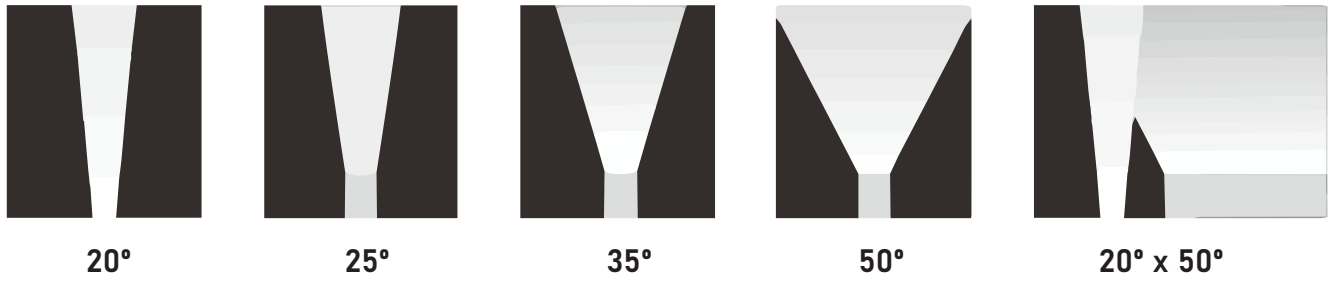

* allow 4 weeks lead time

Model	Length	Color Temp	Optic	Finish Options	Options	Voltage
LWW120HO	24 24 IN	RGBW30K RGBW+3000K	20 20°	TG Titanium Gray	ADLV Assymmetric Anti-Glare Louver SDLV Symmetric Anti-Glare Louver	UNV 120V - 277V
	48 48 IN	RGBW40K RGBW+4000K	25 25°	*BK Black		
	36 36 IN	RGBW65K RGBW+6500K	35 35°	*WH White		
	50 50°					
	2050 20° x 50°					

* allow 4 weeks lead time

LWW120-HO-RGB/W

120V-277V High-Performance Color-Changing LED Wall Washer

BEAM SPREAD

DIMENSIONS

*units in MM

with symmetric
anti-glare louver

with asymmetric
anti-glare louver