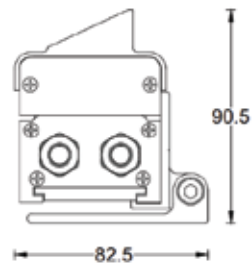

SPECIFICATIONS

POWER CONSUMPTION	12W/Ft.
DIMMING	DMX
CRI	90
LUMENS	400 Lm/Ft.
MAXIMUM RUN LENGTH	Linkable up to 60 ft
OPERATING VOLTAGE	100V-277VAC
OPERATING FREQUENCY	50 / 60 Hz
STORAGE TEMPERATURE	-40°C to 85°C
OPERATING TEMPERATURE	-40°C to 50°C
BEAM ANGLE OPTIONS	20° / 25° / 35° / 50° / 20° x 50°
HOUSING	6063 Extruded aluminum
IP RATING	IP66 Outdoor/Wet Location
LUMEN MAINTENANCE	50,000 hrs.

* allow 4 weeks lead time

LWW120-HO-RGB/W

120V-277V High-Performance Color-Changing LED Wall Washer

BEAM SPREAD

DIMENSIONS

*units in MM

with symmetric
anti-glare louver

with asymmetric
anti-glare louver