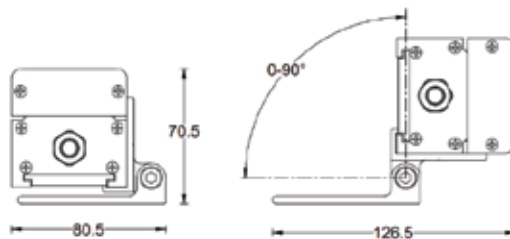

SPECIFICATIONS

POWER CONSUMPTION	12W/Ft.
DIMMING	DMX
CRI	90
LUMENS	400 Lm/Ft.
MAXIMUM RUN LENGTH	Linkable up to 60 ft
OPERATING VOLTAGE	100V-277VAC
OPERATING FREQUENCY	50 / 60 Hz
STORAGE TEMPERATURE	-40°C to 85°C
OPERATING TEMPERATURE	-40°C to 50°C
BEAM ANGLE OPTIONS	20° / 25° / 35° / 50° / 20° x 50°
HOUSING	6063 Extruded aluminum
IP RATING	IP66 Outdoor/Wet Location
LUMEN MAINTENANCE	50,000 hrs.

* allow 4 weeks lead time

LWW120-HO-RGB/W

120V-277V High-Performance Color-Changing LED Wall Washer

BEAM SPREAD

DIMENSIONS

*units in MM

with symmetric
anti-glare louver

with asymmetric
anti-glare louver