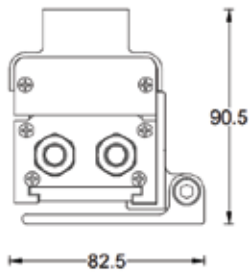

SPECIFICATIONS

POWER CONSUMPTION	12W/Ft.
DIMMING	DMX
CRI	90
LUMENS	400 Lm/Ft.
MAXIMUM RUN LENGTH	Linkable up to 60 ft
OPERATING VOLTAGE	100V-277VAC
OPERATING FREQUENCY	50 / 60 Hz
STORAGE TEMPERATURE	-40°C to 85°C
OPERATING TEMPERATURE	-40°C to 50°C
BEAM ANGLE OPTIONS	20° / 25° / 35° / 50° / 20° x 50°
HOUSING	6063 Extruded aluminum
IP RATING	IP66 Outdoor/Wet Location
LUMEN MAINTENANCE	50,000 hrs.

* allow 4 weeks lead time

LWW120-HO-RGB/W

120V-277V High-Performance Color-Changing LED Wall Washer

BEAM SPREAD

DIMENSIONS

*units in MM

with symmetric
anti-glare louver

with asymmetric
anti-glare louver

12", 24", 36", 48"
Asymmetric Louver
(SOLD SEPARATELY)