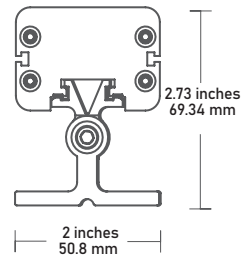

LWW-HO-RGB-STB
Standard Tilting Bracket
(sold separately)