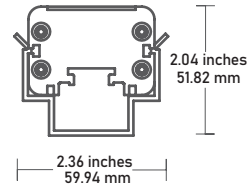

LWW-HO-RGB

High-Output Linear Color-Changing Wall Washer

ACCESSORIES

LWW-HO-RGB-FMB
Fixed Mounting Bracket
(included with every fixture)