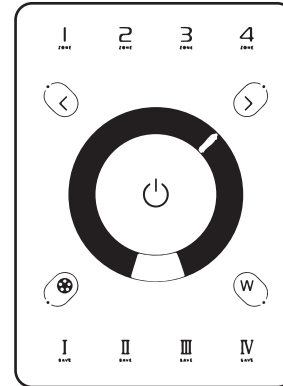

LWW-HO-RGB

High-Output Linear Color-Changing Wall Washer

COMPATIBLE WALL CONTROLLERS

RGB CT600

MULTI-FUNCTION RGBW WALL CONTROLLER

INPUT VOLTAGE

5V DC, 1A

OUTPUT SIGNAL

RF 2.4GHz + DMX512

CONTROL

4 ZONES

WORKING TEMP

-20°C ~ 40°C

DIMENSIONS

LxWxH (5.19"x 7.08"x 1.38")