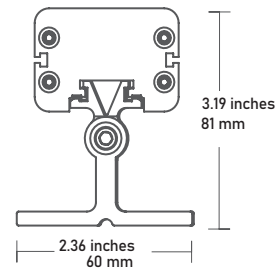

### ACCESSORIES

**LWW-HO-RGB-FMB**  
Fixed Mounting Bracket  
(included with every fixture)

**LWW-HO-RGB-STB**  
Standard Tilting Bracket  
(sold separately)

**LWW-HO-RGB-ETB**  
Extended Tilting Bracket  
(sold separately)

**WEIGHT (gross)**

247g

**DIMENSIONS**

LxWxH (5.75"x 4.17"x 0.43")