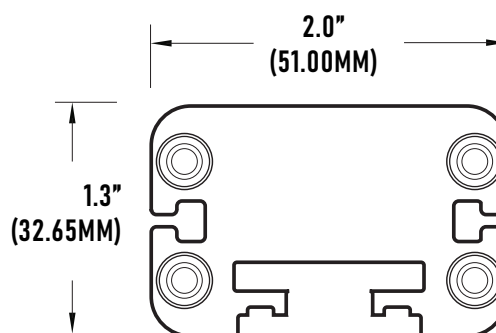

FEATURES

- 9W per Ft.
- Linkable
- Proprietary Optical Technology
- DMX ready
- Facade Wall Washing
- Graze Lighting
- Signage
- 5-Year Warranty