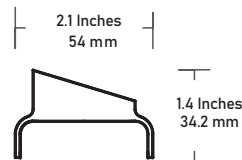

LWW-HO-RGB-12-ADLV
LWW-HO-RGB-20-ADLV
LWW-HO-RGB-24-ADLV
LWW-HO-RGB-40-ADLV
LWW-HO-RGB-48-ADLV
12", 20", 24", 40", 48"
Asymmetric Louver
(sold separately)