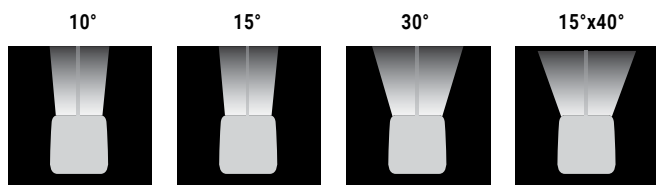

FEATURES

- 9W per Ft.
- Linkable
- Proprietary Optical Technology
- DMX ready
- Facade Wall Washing
- Graze Lighting
- Signage
- 5-Year Warranty