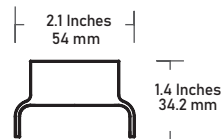

LWW-HO-RGB

High-Output Linear Color-Changing Wall Washer

ACCESSORIES

LWW-HO-RGB-12-SDLV
LWW-HO-RGB-20-SDLV
LWW-HO-RGB-24-SDLV
LWW-HO-RGB-40-SDLV
LWW-HO-RGB-48-SDLV
12", 20", 24", 40", 48"
Symmetric Louver
(sold separately)