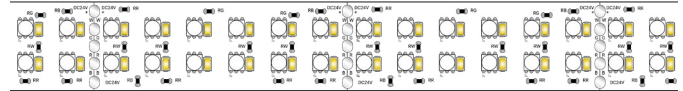

LSP-110 RGB+W

12W INDOOR COLOR-CHANGING LED STRIP

Project _____
Location _____
Quote/ Ref # _____

LSP-110 RGBW is a flexible color-changing, double-row LED strip that provides the perfect lighting solution for spaces that require dynamic full color and white LED illumination. The warm white LED's combined with the full color spectrum of the RGB light array produces more powerful color options that's sure to please even the most discerning lighting designer. Suitable for residential, commercial, hospitality and architectural lighting applications.

SPECIFICATIONS

INPUT VOLTAGE	24V DC
POWER CONSUMPTION	12W/ Ft.
LEDS/ FT.	240 LEDS per Ft.
LUMEN OUTPUT	520 Lm/ Ft.
CRI	90+
COLOR TEMPERATURE	RGB+27K/ RGB+30K/ RGB+40K
DIMMING	Through RGBW Controller
MAXIMUM RUN LENGTH	13 FT.
CUTTABLE	Every 2.46 in
BINNING	1.5-Step MacAdam Elipse
OPERATING TEMPERATURE	-40°F (-40°C) to 140°F (60°C)
BEAM ANGLE	120°
IP RATING	Indoor
CERTIFICATIONS	UL Listed, California TITLE 24 JA8
LUMEN MAINTENANCE	50,000 Hrs.

MODEL	COLOR TEMP	LENGTH	VOLTAGE	PROFILE
LSP-110	RGBW27K RGB + 2700K	50 50 Ft.	24 24V DC	See Page 2 for compatible profiles.
	RGBW30K RGB + 3000K	100 100 Ft.		
	RGBW40K RGB + 4000K	PF Per Ft.		

*Custom color finishes require powder coating. Allow 7 days leads time.