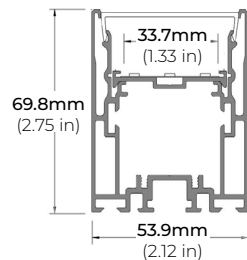

LENGTHS 49.25" | 98.5"
LENS Frosted
FINISH White | Black | Silver

ALP-160

LENGTHS 49.25" | 98"
LENS Frosted
FINISH Silver

ALP-190

LENGTHS 49.25" | 98.5"
LENS Frosted
FINISH Silver

ALP-230N

LENGTHS 49.25" | 98.5"
LENS Frosted
FINISH Silver

RECESSED PROFILES

ALP-210RN

LENGTHS 49.25" | 98.5"
LENS Frosted
FINISH Silver

ALP-230RN

LENGTHS 49.25" | 98.5"
LENS Frosted
FINISH Silver

* For more compatible profiles, visit corelightingusa.com

LSP-110 RGB+W