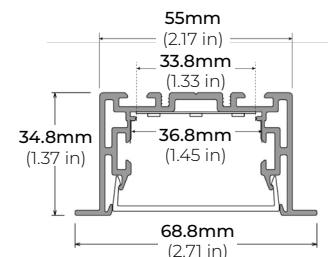

RECESSED PROFILES

ALP-210RN

LENGTHS 49.25" | 98.5"
LENS Frosted
FINISH Silver

ALP-230RN

LENGTHS 49.25" | 98.5"
LENS Frosted
FINISH Silver

* For more compatible profiles, visit corelightingusa.com

LSP-110 RGB+W