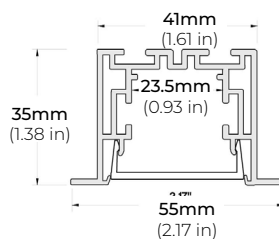

LENGTHS 49.25" | 98.5"
LENS Frosted
FINISH White | Black | Silver

ALP-160

LENGTHS 49.25" | 98"
LENS Frosted
FINISH Silver

ALP-190

LENGTHS 49.25" | 98.5"
LENS Frosted
FINISH Silver

ALP-230N

LENGTHS 49.25" | 98.5"
LENS Frosted
FINISH Silver

RECESSED PROFILES

ALP-210RN

LENGTHS 49.25" | 98.5"
LENS Frosted
FINISH Silver

ALP-230RN

LENGTHS 49.25" | 98.5"
LENS Frosted
FINISH Silver

* For more compatible profiles, visit corelightingusa.com

LSP-110 RGB+W