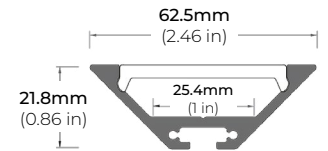

LSP-110 RGB+W

12W INDOOR COLOR-CHANGING LED STRIP

DIMENSIONS

COMPATIBLE ALUMINUM PROFILES

SURFACE PROFILES

ALP-140

LENGTHS 48" | 98.5"
LENS Frosted
FINISH Silver

ALP-150LX

LENGTHS 49.25" | 98.5"
LENS Frosted
FINISH White | Black | Silver

ALP-160

LENGTHS 49.25" | 98"
LENS Frosted
FINISH Silver

ALP-190

LENGTHS 49.25" | 98.5"
LENS Frosted
FINISH Silver

ALP-230N

LENGTHS 49.25" | 98.5"
LENS Frosted
FINISH Silver

RECESSED PROFILES

ALP-210RN

LENGTHS 49.25" | 98.5"
LENS Frosted
FINISH Silver

ALP-230RN

LENGTHS 49.25" | 98.5"
LENS Frosted
FINISH Silver

* For more compatible profiles, visit corelightingusa.com

LSP-110 RGB+W