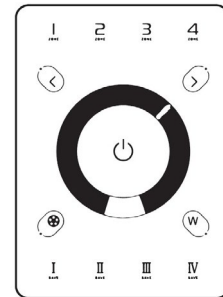

12W INDOOR COLOR-CHANGING LED STRIP

CONTROLLERS

RGB CT600

MULTI-FUNCTION RGBW WALL CONTROLLER

INPUT VOLTAGE 5V DC, 1A
OUTPUT SIGNAL RF 2.4GHZ + DMX512
CONTROL 4 ZONES
WORKING TEMP -20°C ~ 40°C
DIMENSIONS LxWxH (5.19"x7.08"x1.38")