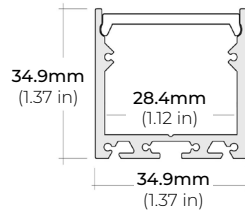

LSP-110 RGB+W

12W INDOOR COLOR-CHANGING LED STRIP

DIMENSIONS

COMPATIBLE ALUMINUM PROFILES

SURFACE PROFILES

ALP-140

LENGTHS 48" | 98.5"
LENS Frosted
FINISH Silver

ALP-150LX

LENGTHS 49.25" | 98.5"
LENS Frosted
FINISH White | Black | Silver

ALP-160

LENGTHS 49.25" | 98"
LENS Frosted
FINISH Silver

ALP-190

LENGTHS 49.25" | 98.5"
LENS Frosted
FINISH Silver

ALP-230N

LENGTHS 49.25" | 98.5"
LENS Frosted
FINISH Silver