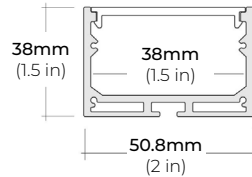

MODEL	COLOR TEMP	LENGTH	VOLTAGE	PROFILE
LSP-110	RGBW27K RGB + 2700K	50 50 Ft.	24 24V DC	See Page 2 for compatible profiles.
	RGBW30K RGB + 3000K	100 100 Ft.		
	RGBW40K RGB + 4000K	PF Per Ft.		

*Custom color finishes require powder coating. Allow 7 days leads time.

LSP-110 RGB+W

12W INDOOR COLOR-CHANGING LED STRIP

DIMENSIONS

COMPATIBLE ALUMINUM PROFILES

SURFACE PROFILES

ALP-140

LENGTHS 48" | 98.5"
LENS Frosted
FINISH Silver

ALP-150LX

LENGTHS 49.25" | 98.5"
LENS Frosted
FINISH White | Black | Silver

ALP-160

LENGTHS 49.25" | 98"
LENS Frosted
FINISH Silver

ALP-190

LENGTHS 49.25" | 98.5"
LENS Frosted
FINISH Silver

ALP-230N

LENGTHS 49.25" | 98.5"
LENS Frosted
FINISH Silver