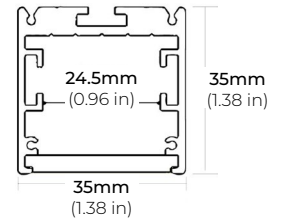

MODEL	COLOR TEMP	LENGTH	VOLTAGE	PROFILE
LSP-110	RGBW27K RGB + 2700K	50 50 Ft.	24 24V DC	See Page 2 for compatible profiles.
	RGBW30K RGB + 3000K	100 100 Ft.		
	RGBW40K RGB + 4000K	PF Per Ft.		

*Custom color finishes require powder coating. Allow 7 days leads time.

LSP-110 RGB+W

12W INDOOR COLOR-CHANGING LED STRIP

DIMENSIONS

COMPATIBLE ALUMINUM PROFILES

SURFACE PROFILES

ALP-140

LENGTHS 48" | 98.5"
LENS Frosted
FINISH Silver

ALP-150LX

LENGTHS 49.25" | 98.5"
LENS Frosted
FINISH White | Black | Silver

ALP-160

LENGTHS 49.25" | 98"
LENS Frosted
FINISH Silver

ALP-190

LENGTHS 49.25" | 98.5"
LENS Frosted
FINISH Silver

ALP-230N

LENGTHS 49.25" | 98.5"
LENS Frosted
FINISH Silver