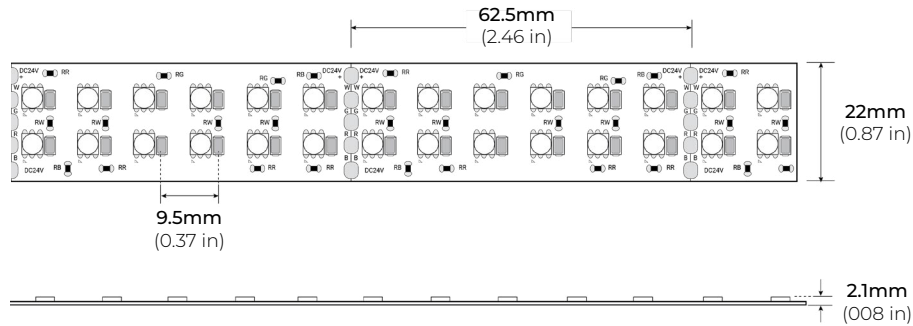

SPECIFICATIONS

INPUT VOLTAGE	24V DC
POWER CONSUMPTION	12W/ Ft.
LEDS/ FT.	240 LEDS per Ft.
LUMEN OUTPUT	520 Lm/ Ft.
CRI	90+
COLOR TEMPERATURE	RGB+27K/ RGB+30K/ RGB+40K
DIMMING	Through RGBW Controller
MAXIMUM RUN LENGTH	13 FT.
CUTTABLE	Every 2.46 in
BINNING	1.5-Step MacAdam Elipse
OPERATING TEMPERATURE	-40°F (-40°C) to 140°F (60°C)
BEAM ANGLE	120°
IP RATING	Indoor
CERTIFICATIONS	UL Listed, California TITLE 24 JA8
LUMEN MAINTENANCE	50,000 Hrs.

FEATURES

- 12W /Ft.
- 520 Lm/ Ft.
- 90+ CRI
- Two rows of high-output diodes
- Field Cuttable
- Ideal for color changing accent lighting
- Superior COLOR RENDERING INDEX (CRI)
- California TITLE 24 JA8 compliant
- UL Listed
- Dimmable with RGBW controllers

MODEL	COLOR TEMP	LENGTH	VOLTAGE	PROFILE
LSP-110	RGBW27K RGB + 2700K	50 50 Ft.	24 24V DC	See Page 2 for compatible profiles.
	RGBW30K RGB + 3000K	100 100 Ft.		
	RGBW40K RGB + 4000K	PF Per Ft.		

*Custom color finishes require powder coating. Allow 7 days leads time.

LSP-110 RGB+W

12W INDOOR COLOR-CHANGING LED STRIP

DIMENSIONS

COMPATIBLE ALUMINUM PROFILES

SURFACE PROFILES

ALP-140

LENGTHS 48" | 98.5"
LENS Frosted
FINISH Silver

ALP-150LX