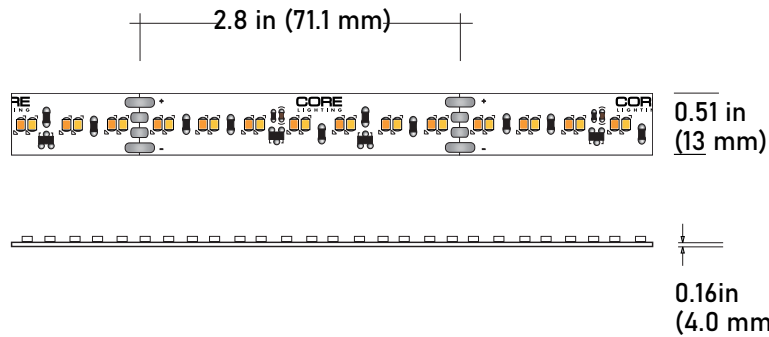

LSMW55WD

5.5W Outdoor Auto Warm-Dim Flexible LED Strip

CORE
ARCHITECTURAL
LIGHTING

JOB NAME: _____
LOCATION: _____
QUOTE/REF#: _____

LSMW-55WD is a new warm-dim LED strip with smart chip technology. Using a standard wall box dimmer, LED light source automatically shifts color temperature from 3000K down to 1800K as it is being dimmed. LSMW-55WD provides Warm-Dim technology at a fraction of the price without the need for any special lighting control system.

SPECIFICATIONS

INPUT VOLTAGE	24V DC
POWER CONSUMPTION	5.5W per foot
LUMEN OUTPUT	348 Lumens per foot
NO. OF LEDs	64 LEDs per foot
BEAM ANGLE	120°
CRI	90+
DIMMING	Standard CL dimmers
MAXIMUM RUN LENGTH	16 Feet
FIELD CUTTABLE	Every 2.8 in
IP RATING	IP65 wet location (outdoor)
LUMEN MAINTENANCE	50,000 hrs.
OPERATING TEMPERATURE	-40°F(-40°C)~+140°F(+60°C)
BINNING	1.5 Step Macadam Elipse
CERTIFICATIONS	UL listed
DIMENSIONS	0.51" x 0.16" (width x height)

COLOR TEMP	CRI	LUMEN/FT
1800K	90	315
2700K	90	348
3000K	90	348

LSMW55WD

5.5W Outdoor Auto Warm-Dim Flexible LED Strip

STANDARD ORDERING CODE

Model	Color Temp	Length	Voltage	Profile
LSM-55WD	18K/27K 1800K / 2700K	16 16.4 Ft.	24 24 Volts	² See p3 for options
	18K/30K 1800K / 3000K	¹ XX per Ft.		