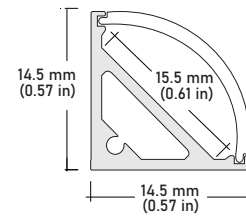

SPECIFICATIONS

INPUT VOLTAGE	24V DC
POWER CONSUMPTION	5.5W per foot
LUMEN OUTPUT	348 Lumens per foot
NO. OF LEDs	64 LEDs per foot
BEAM ANGLE	120°
CRI	90+
DIMMING	Standard CL dimmers
MAXIMUM RUN LENGTH	16 Feet
FIELD CUTTABLE	Every 2.8 in
IP RATING	IP65 wet location (outdoor)
LUMEN MAINTENANCE	50,000 hrs.
OPERATING TEMPERATURE	-40°F(-40°C)~+140°F(+60°C)
BINNING	1.5 Step Macadam Elipse
CERTIFICATIONS	UL listed
DIMENSIONS	0.51" x 0.16" (width x height)

NOTE:

- 1** = Custom length per Ft. cuttable every 2.8"
- 2** = Custom color finishes require powder coating. Allow 7 days lead time.

LSMW55WD

5.5W Outdoor Auto Warm-Dim Flexible LED Strip

COMPATIBLE ALUMINUM PROFILES

ALU-SF Surface
LENGTHS 39^{3/8}" | 78^{7/8}" | 98"
LENS Clear, Frosted
FINISH Silver | Black

ALU-DS100 Surface Wide
LENGTHS 39^{3/8}" | 78^{7/8}" | 96"
LENS Clear, Frosted
FINISH Silver

ALU-CN Surface, Corner
LENGTHS 39^{3/8}" | 78^{7/8}" | 96"
LENS Clear, Frosted
FINISH Silver | Black

ALP-50C Surface, Corner
LENGTHS 49.25" | 98.5"
LENS Frosted
FINISH White | Black | Silver

ALP-70 Surface
LENGTHS 49.25" | 98.5"
LENS Frosted
FINISH White | Black | Silver

ALP-80 Surface, Suspended
LENGTHS 49.25" | 98.5"
LENS Frosted
FINISH Silver