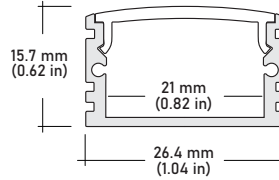

SPECIFICATIONS

INPUT VOLTAGE	24V DC
POWER CONSUMPTION	5.5W per foot
LUMEN OUTPUT	348 Lumens per foot
NO. OF LEDs	64 LEDs per foot
BEAM ANGLE	120°
CRI	90+
DIMMING	Standard CL dimmers
MAXIMUM RUN LENGTH	16 Feet
FIELD CUTTABLE	Every 2.8 in
IP RATING	IP65 wet location (outdoor)
LUMEN MAINTENANCE	50,000 hrs.
OPERATING TEMPERATURE	-40°F(-40°C)~+140°F(+60°C)
BINNING	1.5 Step Macadam Elipse
CERTIFICATIONS	UL listed
DIMENSIONS	0.51" x 0.16" (width x height)

NOTE:

- 1** = Custom length per Ft. cuttable every 2.8"
- 2** = Custom color finishes require powder coating. Allow 7 days lead time.

LSMW55WD

5.5W Outdoor Auto Warm-Dim Flexible LED Strip

COMPATIBLE ALUMINUM PROFILES

ALU-SF Surface
LENGTHS 39^{3/8}" | 78^{7/8}" | 98"
LENS Clear, Frosted
FINISH Silver | Black

ALU-DS100 Surface Wide
LENGTHS 39^{3/8}" | 78^{7/8}" | 96"
LENS Clear, Frosted
FINISH Silver

ALU-CN Surface, Corner
LENGTHS 39^{3/8}" | 78^{7/8}" | 96"
LENS Clear, Frosted
FINISH Silver | Black

ALP-50C Surface, Corner
LENGTHS 49.25" | 98.5"
LENS Frosted
FINISH White | Black | Silver

ALP-70 Surface
LENGTHS 49.25" | 98.5"
LENS Frosted
FINISH White | Black | Silver

ALP-80 Surface, Suspended
LENGTHS 49.25" | 98.5"
LENS Frosted
FINISH Silver