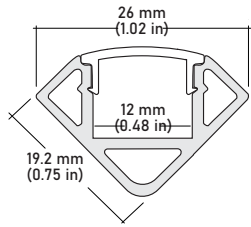

SPECIFICATIONS

INPUT VOLTAGE	24V DC
POWER CONSUMPTION	5.5W per foot
LUMEN OUTPUT	348 Lumens per foot
NO. OF LEDs	64 LEDs per foot
BEAM ANGLE	120°
CRI	90+
DIMMING	Standard CL dimmers
MAXIMUM RUN LENGTH	16 Feet
FIELD CUTTABLE	Every 2.8 in
IP RATING	IP65 wet location (outdoor)
LUMEN MAINTENANCE	50,000 hrs.
OPERATING TEMPERATURE	-40°F(-40°C)~+140°F(+60°C)
BINNING	1.5 Step Macadam Elipse
CERTIFICATIONS	UL listed
DIMENSIONS	0.51" x 0.16" (width x height)

NOTE:

- 1** = Custom length per Ft. cuttable every 2.8"
- 2** = Custom color finishes require powder coating. Allow 7 days lead time.

LSMW55WD

5.5W Outdoor Auto Warm-Dim Flexible LED Strip

COMPATIBLE ALUMINUM PROFILES

ALU-SF Surface
LENGTHS 39^{3/8}" | 78^{7/8}" | 98"
LENS Clear, Frosted
FINISH Silver | Black

ALU-DS100 Surface Wide
LENGTHS 39^{3/8}" | 78^{7/8}" | 96"
LENS Clear, Frosted
FINISH Silver

ALU-CN Surface, Corner
LENGTHS 39^{3/8}" | 78^{7/8}" | 96"
LENS Clear, Frosted
FINISH Silver | Black

ALP-50C Surface, Corner
LENGTHS 49.25" | 98.5"
LENS Frosted
FINISH White | Black | Silver

ALP-70 Surface
LENGTHS 49.25" | 98.5"
LENS Frosted
FINISH White | Black | Silver

ALP-80 Surface, Suspended
LENGTHS 49.25" | 98.5"
LENS Frosted
FINISH Silver