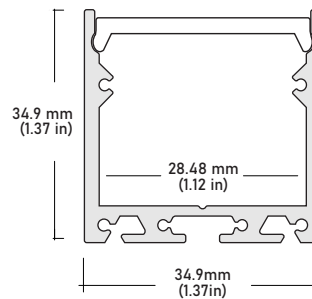

ALU-SF Surface
LENGTHS 39^{3/8}" | 78^{7/8}" | 98"
LENS Clear, Frosted
FINISH Silver | Black

ALU-DS100 Surface Wide
LENGTHS 39^{3/8}" | 78^{7/8}" | 96"
LENS Clear, Frosted
FINISH Silver

ALU-CN Surface, Corner
LENGTHS 39^{3/8}" | 78^{7/8}" | 96"
LENS Clear, Frosted
FINISH Silver | Black

ALP-50C Surface, Corner
LENGTHS 49.25" | 98.5"
LENS Frosted
FINISH White | Black | Silver

ALP-70 Surface
LENGTHS 49.25" | 98.5"
LENS Frosted
FINISH White | Black | Silver

ALP-80 Surface, Suspended
LENGTHS 49.25" | 98.5"
LENS Frosted
FINISH Silver

ALP-90 Surface
LENGTHS 48" | 96"
LENS Frosted
FINISH Silver

ALP-140 Surface, Suspended
LENGTHS 48" | 96"
LENS Frosted
FINISH Silver

ALP-130 Surface, Suspended
LENGTHS 48" | 96"
LENS Frosted
FINISH Silver