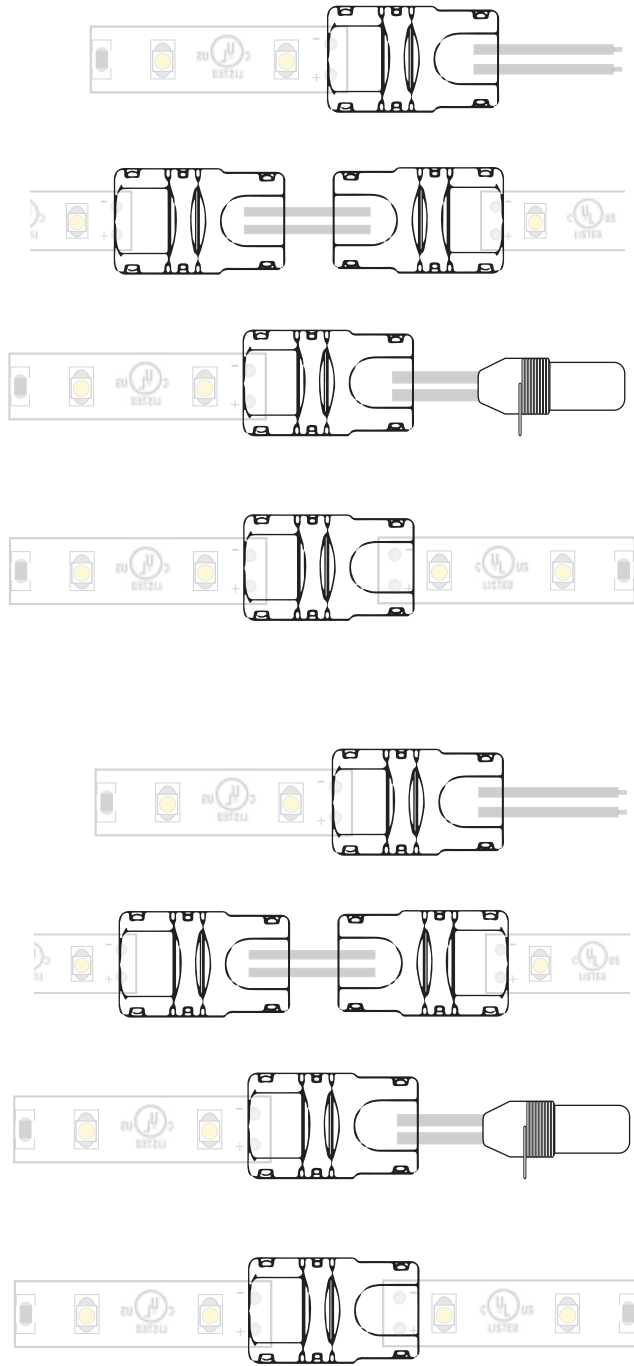

LSMW55WD

5.5W Outdoor Auto Warm-Dim Flexible LED Strip

COMPATIBLE CONNECTORS

HP PRO CONNECTORS | QUICK CONNECT SNAP-ON

LSA-HW8-HP-X10 8" CONNECTOR
LSA-HW24-HP-X10 24" CONNECTOR
LSA-HW60-HP-X10 60" CONNECTOR
LSA-HW120-HP-X10 120" CONNECTOR

LSA-EX3-HP-X10 3" LINK
LSA-EX8-HP-X10 8" LINK
LSA-EX24-HP-X10 24" LINK

LSA-DC24-HP-X10 24" DC CONNECTOR

LSA-MC-HP-X10 MINI COUPLING

LSA-HW8-HP-X12 8" CONNECTOR
LSA-HW24-HP-X12 24" CONNECTOR
LSA-HW60-HP-X12 60" CONNECTOR
LSA-HW120-HP-X12 120" CONNECTOR

LSA-EX3-HP-X12 3" LINK
LSA-EX8-HP-X12 8" LINK
LSA-EX24-HP-X12 24" LINK

LSA-DC24-HP-X12 24" DC CONNECTOR

LSA-MC-HP-X12 MINI COUPLING