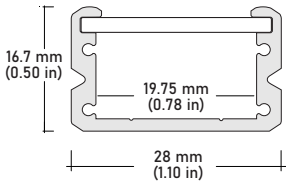

SPECIFICATIONS

INPUT VOLTAGE	24V DC
POWER CONSUMPTION	5.5W per foot
LUMEN OUTPUT	348 Lumens per foot
NO. OF LEDs	64 LEDs per foot
BEAM ANGLE	120°
CRI	90+
DIMMING	Standard CL dimmers
MAXIMUM RUN LENGTH	16 Feet
FIELD CUTTABLE	Every 2.8 in
IP RATING	IP65 wet location (outdoor)
LUMEN MAINTENANCE	50,000 hrs.
OPERATING TEMPERATURE	-40°F(-40°C)~+140°F(+60°C)
BINNING	1.5 Step Macadam Elipse
CERTIFICATIONS	UL listed
DIMENSIONS	0.51" x 0.16" (width x height)

ALU-SF Surface
LENGTHS 39^{3/8}" | 78^{7/8}" | 98"
LENS Clear, Frosted
FINISH Silver | Black

ALU-DS100 Surface Wide
LENGTHS 39^{3/8}" | 78^{7/8}" | 96"
LENS Clear, Frosted
FINISH Silver

ALU-CN Surface, Corner
LENGTHS 39^{3/8}" | 78^{7/8}" | 96"
LENS Clear, Frosted
FINISH Silver | Black

ALP-50C Surface, Corner
LENGTHS 49.25" | 98.5"
LENS Frosted
FINISH White | Black | Silver

ALP-70 Surface
LENGTHS 49.25" | 98.5"
LENS Frosted
FINISH White | Black | Silver

ALP-80 Surface, Suspended
LENGTHS 49.25" | 98.5"
LENS Frosted
FINISH Silver