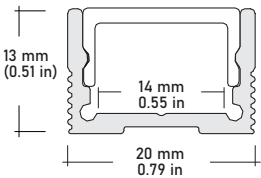

SPECIFICATIONS

INPUT VOLTAGE	24V DC
POWER CONSUMPTION	5.5W per foot
LUMEN OUTPUT	348 Lumens per foot
NO. OF LEDs	64 LEDs per foot
BEAM ANGLE	120°
CRI	90+
DIMMING	Standard CL dimmers
MAXIMUM RUN LENGTH	16 Feet
FIELD CUTTABLE	Every 2.8 in
IP RATING	IP65 wet location (outdoor)
LUMEN MAINTENANCE	50,000 hrs.
OPERATING TEMPERATURE	-40°F(-40°C)~+140°F(+60°C)
BINNING	1.5 Step Macadam Elipse
CERTIFICATIONS	UL listed
DIMENSIONS	0.51" x 0.16" (width x height)

ALU-SF Surface
LENGTHS 39^{3/8}" | 78^{7/8}" | 98"
LENS Clear, Frosted
FINISH Silver | Black

ALU-DS100 Surface Wide
LENGTHS 39^{3/8}" | 78^{7/8}" | 96"
LENS Clear, Frosted
FINISH Silver

ALU-CN Surface, Corner
LENGTHS 39^{3/8}" | 78^{7/8}" | 96"
LENS Clear, Frosted
FINISH Silver | Black

ALP-50C Surface, Corner
LENGTHS 49.25" | 98.5"
LENS Frosted
FINISH White | Black | Silver

ALP-70 Surface
LENGTHS 49.25" | 98.5"
LENS Frosted
FINISH White | Black | Silver

ALP-80 Surface, Suspended
LENGTHS 49.25" | 98.5"
LENS Frosted
FINISH Silver