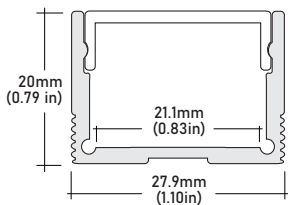

SPECIFICATIONS

INPUT VOLTAGE	24V DC
POWER CONSUMPTION	5.5W per foot
LUMEN OUTPUT	348 Lumens per foot
NO. OF LEDs	64 LEDs per foot
BEAM ANGLE	120°
CRI	90+
DIMMING	Standard CL dimmers
MAXIMUM RUN LENGTH	16 Feet
FIELD CUTTABLE	Every 2.8 in
IP RATING	IP65 wet location (outdoor)
LUMEN MAINTENANCE	50,000 hrs.
OPERATING TEMPERATURE	-40°F(-40°C)~+140°F(+60°C)
BINNING	1.5 Step Macadam Elipse
CERTIFICATIONS	UL listed
DIMENSIONS	0.51" x 0.16" (width x height)

ALU-SF Surface
LENGTHS 39^{3/8}" | 78^{7/8}" | 98"
LENS Clear, Frosted
FINISH Silver | Black

ALU-DS100 Surface Wide
LENGTHS 39^{3/8}" | 78^{7/8}" | 96"
LENS Clear, Frosted
FINISH Silver

ALU-CN Surface, Corner
LENGTHS 39^{3/8}" | 78^{7/8}" | 96"
LENS Clear, Frosted
FINISH Silver | Black

ALP-50C Surface, Corner
LENGTHS 49.25" | 98.5"
LENS Frosted
FINISH White | Black | Silver

ALP-70 Surface
LENGTHS 49.25" | 98.5"
LENS Frosted
FINISH White | Black | Silver

ALP-80 Surface, Suspended
LENGTHS 49.25" | 98.5"
LENS Frosted
FINISH Silver

ALP-90 Surface
LENGTHS 48" | 96"
LENS Frosted
FINISH Silver

ALP-140 Surface, Suspended
LENGTHS 48" | 96"
LENS Frosted
FINISH Silver

ALP-130 Surface, Suspended
LENGTHS 48" | 96"
LENS Frosted
FINISH Silver