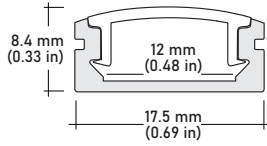

SPECIFICATIONS

INPUT VOLTAGE	24V DC
POWER CONSUMPTION	5.5W per foot
LUMEN OUTPUT	348 Lumens per foot
NO. OF LEDs	64 LEDs per foot
BEAM ANGLE	120°
CRI	90+
DIMMING	Standard CL dimmers
MAXIMUM RUN LENGTH	16 Feet
FIELD CUTTABLE	Every 2.8 in
IP RATING	IP65 wet location (outdoor)
LUMEN MAINTENANCE	50,000 hrs.
OPERATING TEMPERATURE	-40°F(-40°C)~+140°F(+60°C)
BINNING	1.5 Step Macadam Elipse
CERTIFICATIONS	UL listed
DIMENSIONS	0.51" x 0.16" (width x height)

ALU-SF Surface
LENGTHS 39^{3/8}" | 78^{7/8}" | 98"
LENS Clear, Frosted
FINISH Silver | Black

ALU-DS100 Surface Wide
LENGTHS 39^{3/8}" | 78^{7/8}" | 96"
LENS Clear, Frosted
FINISH Silver

ALU-CN Surface, Corner
LENGTHS 39^{3/8}" | 78^{7/8}" | 96"
LENS Clear, Frosted
FINISH Silver | Black