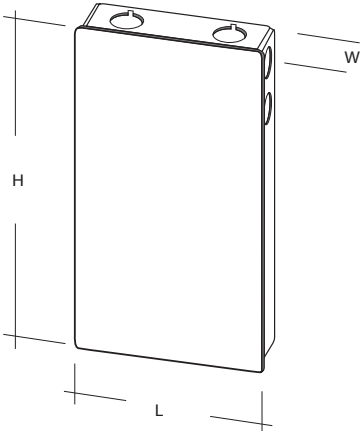

LSMW55WD

5.5W Outdoor Auto Warm-Dim Flexible LED Strip

COMPATIBLE TRANSFORMERS

LUTRON 1%

PSDE-96W-24V-ECO

CLASS 2 10.5" x 3.0" x 2.0"