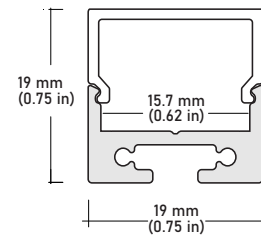

SPECIFICATIONS

INPUT VOLTAGE	24V DC
POWER CONSUMPTION	5.5W per foot
LUMEN OUTPUT	348 Lumens per foot
NO. OF LEDs	64 LEDs per foot
BEAM ANGLE	120°
CRI	90+
DIMMING	Standard CL dimmers
MAXIMUM RUN LENGTH	16 Feet
FIELD CUTTABLE	Every 2.8 in
IP RATING	IP65 wet location (outdoor)
LUMEN MAINTENANCE	50,000 hrs.
OPERATING TEMPERATURE	-40°F(-40°C)~+140°F(+60°C)
BINNING	1.5 Step Macadam Elipse
CERTIFICATIONS	UL listed
DIMENSIONS	0.51" x 0.16" (width x height)

ALU-SF Surface
LENGTHS 39^{3/8}" | 78^{7/8}" | 98"
LENS Clear, Frosted
FINISH Silver | Black

ALU-DS100 Surface Wide
LENGTHS 39^{3/8}" | 78^{7/8}" | 96"
LENS Clear, Frosted
FINISH Silver

ALU-CN Surface, Corner
LENGTHS 39^{3/8}" | 78^{7/8}" | 96"
LENS Clear, Frosted
FINISH Silver | Black

ALP-50C Surface, Corner
LENGTHS 49.25" | 98.5"
LENS Frosted
FINISH White | Black | Silver

ALP-70 Surface
LENGTHS 49.25" | 98.5"
LENS Frosted
FINISH White | Black | Silver

ALP-80 Surface, Suspended
LENGTHS 49.25" | 98.5"
LENS Frosted
FINISH Silver