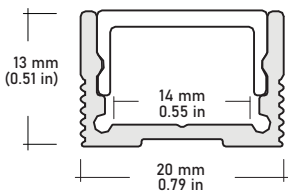

COMPATIBLE ALUMINUM PROFILES

ALU-SF Surface
LENGTHS 39^{3/8}" | 78^{7/8}" | 98"
LENS Clear, Frosted
FINISH Silver | Black

ALU-DS100 Surface Wide
LENGTHS 39^{3/8}" | 78^{7/8}" | 96"
LENS Clear, Frosted
FINISH Silver

ALU-CN Surface, Corner
LENGTHS 39^{3/8}" | 78^{7/8}" | 96"
LENS Clear, Frosted
FINISH Silver | Black

ALP-50C Surface, Corner
LENGTHS 49.25" | 98.5"
LENS Frosted
FINISH White | Black | Silver

ALP-70 Surface
LENGTHS 49.25" | 98.5"
LENS Frosted
FINISH White | Black | Silver