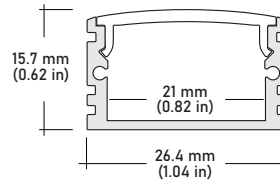

SPECIFICATIONS

INPUT VOLTAGE	12V and 24V DC
POWER CONSUMPTION	3.0W per foot
LUMEN OUTPUT	250 Lumens per foot
NO. OF LEDs	36 LEDs per foot
BEAM ANGLE	120°
CRI	95+
DIMMING	MLV, ELV, 0-10 and TRIAC
MAXIMUM RUN LENGTH	16.4 Feet (12V strip) 24 Feet (24V strip)
FIELD CUTTABLE	Every 1 in (12V) Every 2 in (24V)
IP RATING	IP65 wet location (outdoor)
LUMEN MAINTENANCE	50,000 hrs.
OPERATING TEMPERATURE	-40°F(-40°C)~+140°F(+60°C)
BINNING	1.5 Step Macadam Ellipse UL
CERTIFICATIONS	listed, TITLE 24 JA8
DIMENSIONS	0.40" x 0.20" (width x height)

NOTE:

- 1** = Custom length per Ft.
12V strip cuttable every 1"
24V strip cuttable every 2"
- 2** = Custom color finishes require powder coating. Allow 7 days lead time.

LSMW30

3.0W Outdoor Flexible LED Strip

COMPATIBLE ALUMINUM PROFILES

ALU-SF Surface
LENGTHS 39^{3/8}" | 78^{7/8}" | 98"
LENS Clear, Frosted
FINISH Silver | Black

ALU-DS100 Surface Wide
LENGTHS 39^{3/8}" | 78^{7/8}" | 96"
LENS Clear, Frosted
FINISH Silver

ALU-CN Surface, Corner
LENGTHS 39^{3/8}" | 78^{7/8}" | 96"
LENS Clear, Frosted
FINISH Silver | Black

ALP-50C Surface, Corner
LENGTHS 49.25" | 98.5"
LENS Frosted
FINISH White | Black | Silver

ALP-70 Surface
LENGTHS 49.25" | 98.5"
LENS Frosted
FINISH White | Black | Silver