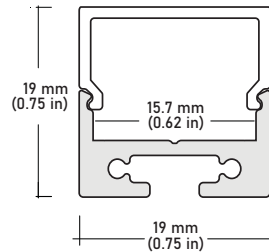

COMPATIBLE ALUMINUM PROFILES

ALU-SF Surface
LENGTHS 39^{3/8}" | 78^{7/8}" | 98"
LENS Clear, Frosted
FINISH Silver | Black

ALU-DS100 Surface Wide
LENGTHS 39^{3/8}" | 78^{7/8}" | 96"
LENS Clear, Frosted
FINISH Silver

ALU-CN Surface, Corner
LENGTHS 39^{3/8}" | 78^{7/8}" | 96"
LENS Clear, Frosted
FINISH Silver | Black

ALP-50C Surface, Corner
LENGTHS 49.25" | 98.5"
LENS Frosted
FINISH White | Black | Silver

ALP-70 Surface
LENGTHS 49.25" | 98.5"
LENS Frosted
FINISH White | Black | Silver

PSDM-20W-24V	CLASS 2	5.6" x 2" x 2.14"
PSDM-40W-24V	CLASS 2	5.6" x 2" x 2.14"
PSDM-60W-24V	CLASS 2	6.5" x 2.3" x 2.5"
PSDM-100W-24V	CLASS 2	6.5" x 2.3" x 2.5"
PSDM-150W-24V		9.8" x 3" x 3"
PSDM-192W-24V	CLASS 2	7.0" x 7.0" x 3.2"
PSDM-200W-24V		9.8" x 3" x 3"
PSDM-288W-24V	CLASS 2	9.8" x 4.2" x 3.5"
PSDM-300W-24V		7.0" x 7.0" x 3.2"