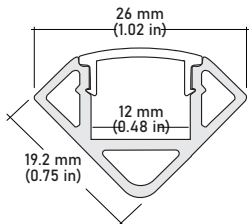

SPECIFICATIONS

INPUT VOLTAGE	12V and 24V DC
POWER CONSUMPTION	3.0W per foot
LUMEN OUTPUT	250 Lumens per foot
NO. OF LEDs	36 LEDs per foot
BEAM ANGLE	120°
CRI	95+
DIMMING	MLV, ELV, 0-10 and TRIAC
MAXIMUM RUN LENGTH	16.4 Feet (12V strip) 24 Feet (24V strip)
FIELD CUTTABLE	Every 1 in (12V) Every 2 in (24V)
IP RATING	IP65 wet location (outdoor)
LUMEN MAINTENANCE	50,000 hrs.
OPERATING TEMPERATURE	-40°F(-40°C)~+140°F(+60°C)
BINNING	1.5 Step Macadam Ellipse UL
CERTIFICATIONS	listed, TITLE 24 JA8
DIMENSIONS	0.40" x 0.20" (width x height)

NOTE:

- 1** = Custom length per Ft.
12V strip cuttable every 1"
24V strip cuttable every 2"
- 2** = Custom color finishes require powder coating. Allow 7 days lead time.

LSMW30

3.0W Outdoor Flexible LED Strip

COMPATIBLE ALUMINUM PROFILES

ALU-SF Surface
LENGTHS 39^{3/8}" | 78^{7/8}" | 98"
LENS Clear, Frosted
FINISH Silver | Black

ALU-DS100 Surface Wide
LENGTHS 39^{3/8}" | 78^{7/8}" | 96"
LENS Clear, Frosted
FINISH Silver

ALU-CN Surface, Corner
LENGTHS 39^{3/8}" | 78^{7/8}" | 96"
LENS Clear, Frosted
FINISH Silver | Black

ALP-50C Surface, Corner
LENGTHS 49.25" | 98.5"
LENS Frosted
FINISH White | Black | Silver

ALP-70 Surface
LENGTHS 49.25" | 98.5"
LENS Frosted
FINISH White | Black | Silver