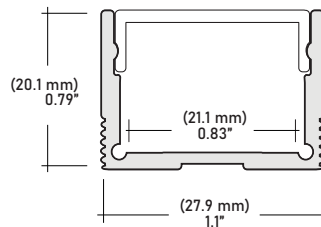

COMPATIBLE ALUMINUM PROFILES

ALU-SF Surface
LENGTHS 39^{3/8}" | 78^{7/8}" | 98"
LENS Clear, Frosted
FINISH Silver | Black

ALU-DS100 Surface Wide
LENGTHS 39^{3/8}" | 78^{7/8}" | 96"
LENS Clear, Frosted
FINISH Silver

ALU-CN Surface, Corner
LENGTHS 39^{3/8}" | 78^{7/8}" | 96"
LENS Clear, Frosted
FINISH Silver | Black

ALP-50C Surface, Corner
LENGTHS 49.25" | 98.5"
LENS Frosted
FINISH White | Black | Silver

ALP-70 Surface
LENGTHS 49.25" | 98.5"
LENS Frosted
FINISH White | Black | Silver

ALP-80 Surface, Suspended
LENGTHS 49.25" | 98.5"
LENS Frosted
FINISH Silver

ALP-90 Surface
LENGTHS 48" | 96"
LENS Frosted
FINISH Silver

ALP-130 Surface, Suspended
LENGTHS 49.25" | 98.5"
LENS Frosted
FINISH Silver