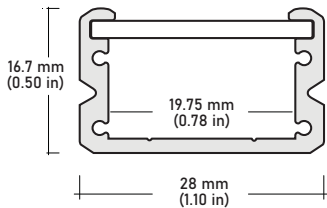

SPECIFICATIONS

INPUT VOLTAGE	12V and 24V DC
POWER CONSUMPTION	3.0W per foot
LUMEN OUTPUT	250 Lumens per foot
NO. OF LEDs	36 LEDs per foot
BEAM ANGLE	120°
CRI	95+
DIMMING	MLV, ELV, 0-10 and TRIAC
MAXIMUM RUN LENGTH	16.4 Feet (12V strip) 24 Feet (24V strip)
FIELD CUTTABLE	Every 1 in (12V) Every 2 in (24V)
IP RATING	IP65 wet location (outdoor)
LUMEN MAINTENANCE	50,000 hrs.
OPERATING TEMPERATURE	-40°F(-40°C)~+140°F(+60°C)
BINNING	1.5 Step Macadam Ellipse UL
CERTIFICATIONS	listed, TITLE 24 JA8
DIMENSIONS	0.40" x 0.20" (width x height)

COMPATIBLE ALUMINUM PROFILES

ALU-SF Surface
LENGTHS 39^{3/8}" | 78^{7/8}" | 98"
LENS Clear, Frosted
FINISH Silver | Black

ALU-DS100 Surface Wide
LENGTHS 39^{3/8}" | 78^{7/8}" | 96"
LENS Clear, Frosted
FINISH Silver

ALU-CN Surface, Corner
LENGTHS 39^{3/8}" | 78^{7/8}" | 96"
LENS Clear, Frosted
FINISH Silver | Black

ALP-50C Surface, Corner
LENGTHS 49.25" | 98.5"
LENS Frosted
FINISH White | Black | Silver

ALP-70 Surface
LENGTHS 49.25" | 98.5"
LENS Frosted
FINISH White | Black | Silver

ALP-80 Surface, Suspended
LENGTHS 49.25" | 98.5"
LENS Frosted
FINISH Silver

ALP-90 Surface
LENGTHS 48" | 96"
LENS Frosted
FINISH Silver

ALP-130 Surface, Suspended
LENGTHS 49.25" | 98.5"
LENS Frosted
FINISH Silver