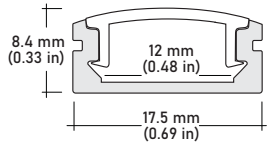

LSMW30

3.0W Outdoor Flexible LED Strip

COMPATIBLE ALUMINUM PROFILES

ALU-SF Surface
LENGTHS 39^{3/8}" | 78^{7/8}" | 98"
LENS Clear, Frosted
FINISH Silver | Black