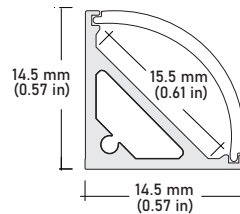

COMPATIBLE ALUMINUM PROFILES

ALU-SF Surface
LENGTHS 39^{3/8}" | 78^{7/8}" | 98"
LENS Clear, Frosted
FINISH Silver | Black

ALU-DS100 Surface Wide
LENGTHS 39^{3/8}" | 78^{7/8}" | 96"
LENS Clear, Frosted
FINISH Silver

ALU-CN Surface, Corner
LENGTHS 39^{3/8}" | 78^{7/8}" | 96"
LENS Clear, Frosted
FINISH Silver | Black

ALP-50C Surface, Corner
LENGTHS 49.25" | 98.5"
LENS Frosted
FINISH White | Black | Silver

ALP-70 Surface
LENGTHS 49.25" | 98.5"
LENS Frosted
FINISH White | Black | Silver