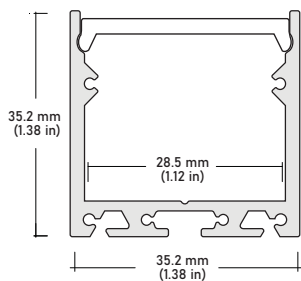

COMPATIBLE ALUMINUM PROFILES

ALU-SF Surface
LENGTHS 39^{3/8}" | 78^{7/8}" | 98"
LENS Clear, Frosted
FINISH Silver | Black

ALU-DS100 Surface Wide
LENGTHS 39^{3/8}" | 78^{7/8}" | 96"
LENS Clear, Frosted
FINISH Silver

ALU-CN Surface, Corner
LENGTHS 39^{3/8}" | 78^{7/8}" | 96"
LENS Clear, Frosted
FINISH Silver | Black

ALP-50C Surface, Corner
LENGTHS 49.25" | 98.5"
LENS Frosted
FINISH White | Black | Silver

ALP-70 Surface
LENGTHS 49.25" | 98.5"
LENS Frosted
FINISH White | Black | Silver

ALP-80 Surface, Suspended
LENGTHS 49.25" | 98.5"
LENS Frosted
FINISH Silver

ALP-90 Surface
LENGTHS 48" | 96"
LENS Frosted
FINISH Silver

ALP-130 Surface, Suspended
LENGTHS 49.25" | 98.5"
LENS Frosted
FINISH Silver

PSDM-20W-24V	CLASS 2	5.6" x 2" x 2.14"
PSDM-40W-24V	CLASS 2	5.6" x 2" x 2.14"
PSDM-60W-24V	CLASS 2	6.5" x 2.3" x 2.5"
PSDM-100W-24V	CLASS 2	6.5" x 2.3" x 2.5"
PSDM-150W-24V		9.8" x 3" x 3"
PSDM-192W-24V	CLASS 2	7.0" x 7.0" x 3.2"
PSDM-200W-24V		9.8" x 3" x 3"
PSDM-288W-24V	CLASS 2	9.8" x 4.2" x 3.5"
PSDM-300W-24V		7.0" x 7.0" x 3.2"