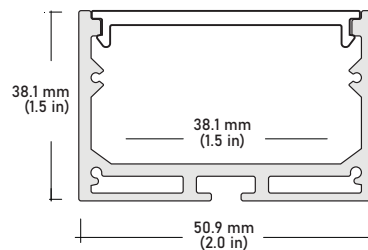

ALP-160 Surface, Suspended
LENGTHS 48" | 98"
LENS Frosted
FINISH Silver