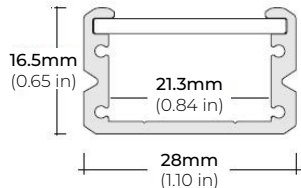

ALP-90

LENGTHS 48" | 96"
LENS Clear, Frosted
FINISH Black | Silver