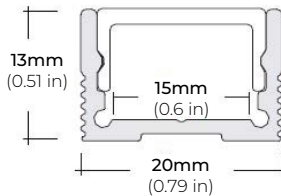

ALP-70

LENGTHS 49" | 84" | 98"
LENS Frosted
FINISH Black | Silver