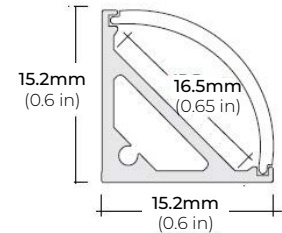

### DIMENSIONS

#### SURFACE PROFILES

##### ALU-DS100

LENGTHS 39" | 78" | 84"  
 LENS Clear, Frosted  
 FINISH Silver

##### ALP-50C (CORNER)

LENGTHS 48" | 84" | 98"  
 LENS Frosted  
 FINISH Black | Silver