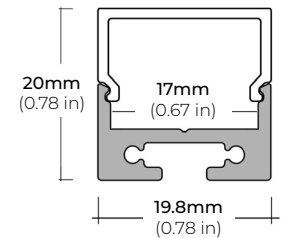

ALP-80

LENGTHS 49" | 98"
LENS Frosted
FINISH White | Black | Silver