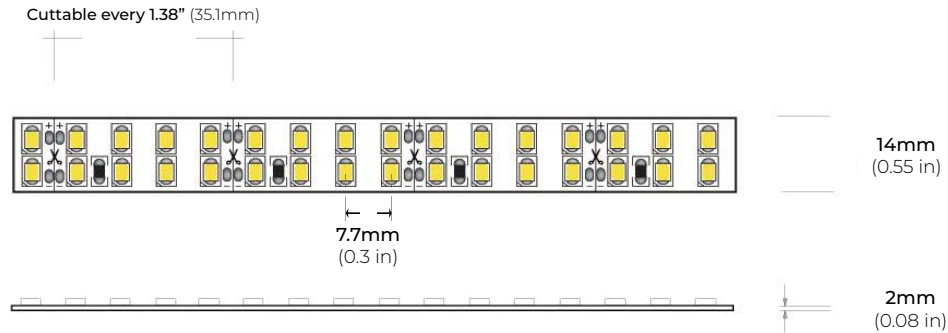

LSM-70HF

6.6W HIGH-OUTPUT INDOOR FLEXIBLE LED STRIP

DIMENSIONS

COMPATIBLE ALUMINUM PROFILES

SURFACE PROFILES

ALU-DS100

LENGTHS 39" | 78" | 84"
LENS Clear, Frosted
FINISH Silver