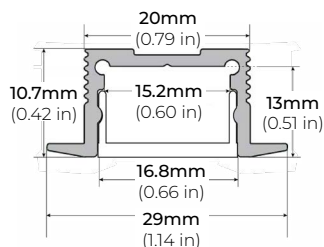

RECESSED PROFILES

ALP-70R

LENGTHS 49" | 98"
LENS Frosted
FINISH Black | Silver

ALP-210RN

LENGTHS 49" | 98"
LENS Frosted
FINISH Silver