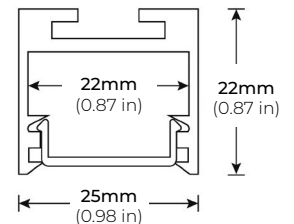

ALP-102

LENGTHS 49" | 98"
LENS Frosted, Black, Asymmetric, Double Asymmetric
FINISH White | Black | Silver

* For more compatible profiles, visit corelightingusa.com