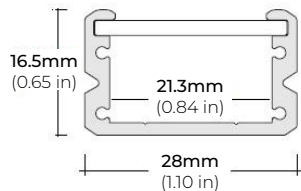

LSM-60

6.0W INDOOR FLEXIBLE LED STRIP

DIMENSIONS

COMPATIBLE ALUMINUM PROFILES

SURFACE PROFILES

ALU-DS100

LENGTHS 39" | 78" | 84"
LENS Clear, Frosted
FINISH Silver

ALP-50C (CORNER)

LENGTHS 48" | 84" | 98"
LENS Frosted
FINISH Black | Silver

ALP-70

LENGTHS 49" | 84" | 98"
LENS Frosted
FINISH Black | Silver

ALP-80

LENGTHS 49" | 98"
LENS Frosted
FINISH Silver

ALP-90

LENGTHS 48" | 96"
LENS Frosted
FINISH Silver

ALP-102

LENGTHS 49" | 98"
LENS Frosted, Black, Asymmetric, Double Asymmetric
FINISH Black | Silver | White

ALP-130

LENGTHS 49" | 84" | 98"
LENS Frosted
FINISH Silver

ALP-140

LENGTHS 48" | 98"
LENS Frosted
FINISH Silver