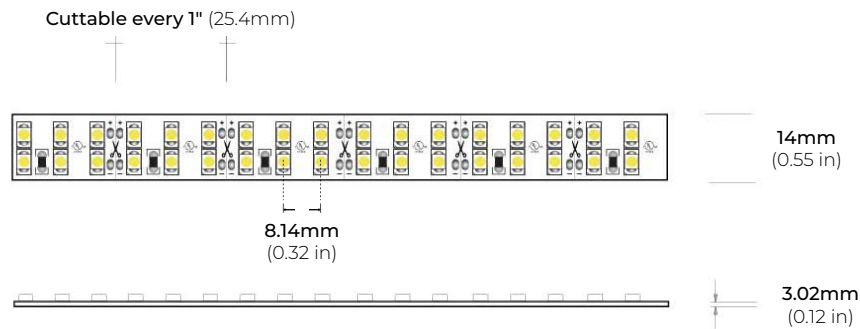

SPECIFICATIONS

INPUT VOLTAGE	24V DC
POWER CONSUMPTION	6W/Ft.
NO. OF LEDS	72 LEDs per Ft.
LUMEN OUTPUT	473 Lm/Ft. (3000K)
CRI	95+
COLOR TEMPERATURE	22K / 24K / 27K / 30K / 35K 40K / 50K / 60K / BL
DIMMING	MLV, ELV, 0-10 and TRIAC
MAXIMUM RUN LENGTH	16 Ft.
CUTTABLE	Every 1 in (25.4mm)
BINNING	1.5 Step Macadam Elipse
OPERATING TEMPERATURE	-40°F (-40°C) ~ +140°F (+60°C)
BEAM ANGLE	120°
IP RATING	Dry location (Indoor)
CERTIFICATIONS	UL Listed, TITLE 24 JAB
LUMEN MAINTENANCE	50,000 Hrs

LSM-60

6.0W INDOOR FLEXIBLE LED STRIP

DIMENSIONS

COMPATIBLE ALUMINUM PROFILES

SURFACE PROFILES

ALU-DS100

LENGTHS 39" | 78" | 84"
LENS Clear, Frosted
FINISH Silver

ALP-50C (CORNER)