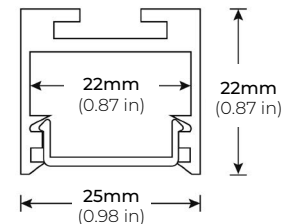

LSM-60

6.0W INDOOR FLEXIBLE LED STRIP

DIMENSIONS

COMPATIBLE ALUMINUM PROFILES

SURFACE PROFILES

ALU-DS100

LENGTHS 39" | 78" | 84"
LENS Clear, Frosted
FINISH Silver

ALP-50C (CORNER)

LENGTHS 48" | 84" | 98"
LENS Frosted
FINISH Black | Silver

ALP-70

LENGTHS 49" | 84" | 98"
LENS Frosted
FINISH Black | Silver

ALP-80

LENGTHS 49" | 98"
LENS Frosted
FINISH Silver

ALP-90

LENGTHS 48" | 96"
LENS Frosted
FINISH Silver

ALP-102

LENGTHS 49" | 98"
LENS Frosted, Black, Asymmetric, Double Asymmetric
FINISH Black | Silver | White

ALP-130

LENGTHS 49" | 84" | 98"
LENS Frosted
FINISH Silver

ALP-140

LENGTHS 48" | 98"
LENS Frosted
FINISH Silver

* For more compatible profiles, visit corelightingusa.com