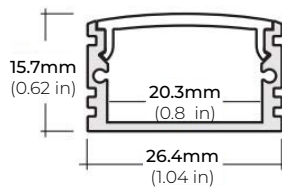

MODEL	COLOR TEMP	LENGTH	VOLTAGE	PROFILE
LSM60	22K 2200K	40K 4000K	16 16 Ft.	See Pages 2-3 for compatible profiles.
	24K 2400K	50K 5000K	100 100 Ft.	
	27K 2700K	60K 6000K	1XX per Ft.	
	30K 3000K	BL Blue		
	35K 3500K			
		*1 = Custom length per FT. (Cuttable every 1")		* Custom color finishes require powder coating. Allow 7 days leads time.

LSM-60

6.0W INDOOR FLEXIBLE LED STRIP

DIMENSIONS

COMPATIBLE ALUMINUM PROFILES

SURFACE PROFILES

ALU-DS100

LENGTHS 39" | 78" | 84"
LENS Clear, Frosted
FINISH Silver

ALP-50C (CORNER)

LENGTHS 48" | 84" | 98"
LENS Frosted
FINISH Black | Silver

ALP-70

LENGTHS 49" | 84" | 98"
LENS Frosted
FINISH Black | Silver

ALP-80

LENGTHS 49" | 98"
LENS Frosted
FINISH Silver

ALP-90

LENGTHS 48" | 96"
LENS Frosted
FINISH Silver