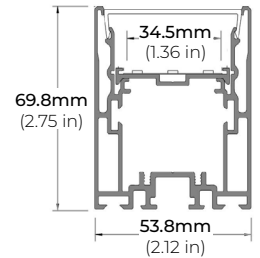

LENGTHS 49" | 98"
LENS Frosted
FINISH Silver

ALP-190

LENGTHS 48" | 98"
LENS Frosted
FINISH Silver

ALP-230N

LENGTHS 49" | 98"
LENS Frosted
FINISH Silver

* For more compatible profiles, visit corelightingusa.com

RECESSED PROFILES

ALP-70R

LENGTHS 48" | 98"
LENS Frosted
FINISH White | Black | Silver

ALP-102R

LENGTHS 49" | 98"
LENS Frosted, Black, Asymmetric, Double Asymmetric
FINISH Silver

ALP-230RN

LENGTHS 49" | 98"
LENS Frosted
FINISH Silver