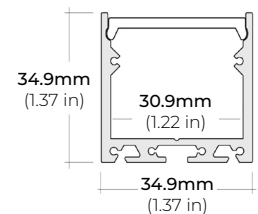

LSM-60

6.0W INDOOR FLEXIBLE LED STRIP

DIMENSIONS

COMPATIBLE ALUMINUM PROFILES

SURFACE PROFILES

ALU-DS100

LENGTHS 39" | 78" | 84"
LENS Clear, Frosted
FINISH Silver

ALP-50C (CORNER)

LENGTHS 48" | 84" | 98"
LENS Frosted
FINISH Black | Silver

ALP-70

LENGTHS 49" | 84" | 98"
LENS Frosted
FINISH Black | Silver

ALP-80

LENGTHS 49" | 98"
LENS Frosted
FINISH Silver

ALP-90

LENGTHS 48" | 96"
LENS Frosted
FINISH Silver

ALP-102

LENGTHS 49" | 98"
LENS Frosted, Black, Asymmetric, Double Asymmetric
FINISH Black | Silver | White

ALP-130

LENGTHS 49" | 84" | 98"
LENS Frosted
FINISH Silver

ALP-140

LENGTHS 48" | 98"
LENS Frosted
FINISH Silver