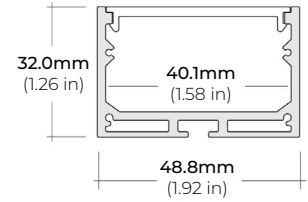

LSM-60

6.0W INDOOR FLEXIBLE LED STRIP

DIMENSIONS

COMPATIBLE ALUMINUM PROFILES

SURFACE PROFILES

ALU-DS100

LENGTHS 39" | 78" | 84"
LENS Clear, Frosted
FINISH Silver

ALP-50C (CORNER)

ALP-102

LENGTHS 49" | 98"
LENS Frosted, Black, Asymmetric, Double Asymmetric
FINISH Black | Silver | White

ALP-130

LENGTHS 49" | 84" | 98"
LENS Frosted
FINISH Silver

ALP-140

LENGTHS 48" | 98"
LENS Frosted
FINISH Silver

* For more compatible profiles, visit corelightingusa.com

LSM-60

6.0W INDOOR FLEXIBLE LED STRIP

COMPATIBLE ALUMINUM PROFILES

SURFACE PROFILES

ALP-150LX

LENGTHS 49" | 98"
LENS Frosted
FINISH White | Black

ALP-160

LENGTHS 49" | 98"
LENS Frosted
FINISH Silver

ALP-190

LENGTHS 48" | 98"
LENS Frosted
FINISH Silver

ALP-230N

LENGTHS 49" | 98"
LENS Frosted
FINISH Silver

* For more compatible profiles, visit corelightingusa.com