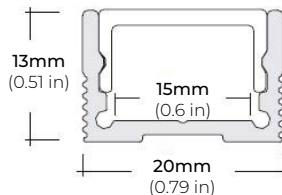

SPECIFICATIONS

INPUT VOLTAGE	24V DC
POWER CONSUMPTION	6W/Ft.
NO. OF LEDS	72 LEDs per Ft.
LUMEN OUTPUT	473 Lm/Ft. (3000K)
CRI	95+
COLOR TEMPERATURE	22K / 24K / 27K / 30K / 35K 40K / 50K / 60K / BL
DIMMING	MLV, ELV, 0-10 and TRIAC
MAXIMUM RUN LENGTH	16 Ft.
CUTTABLE	Every 1 in (25.4mm)
BINNING	1.5 Step Macadam Elipse
OPERATING TEMPERATURE	-40°F (-40°C) ~ +140°F (+60°C)
BEAM ANGLE	120°
IP RATING	Dry location (Indoor)
CERTIFICATIONS	UL Listed, TITLE 24 JAB
LUMEN MAINTENANCE	50,000 Hrs

MODEL	COLOR TEMP	LENGTH	VOLTAGE	PROFILE
LSM60	22K 2200K	40K 4000K	16 16 Ft.	See Pages 2-3 for compatible profiles.
	24K 2400K	50K 5000K	100 100 Ft.	
	27K 2700K	60K 6000K	1XX per Ft.	
	30K 3000K	BL Blue		
	35K 3500K			
		*1 = Custom length per FT. (Cuttable every 1")		* Custom color finishes require powder coating. Allow 7 days leads time.

LSM-60

6.0W INDOOR FLEXIBLE LED STRIP

DIMENSIONS

COMPATIBLE ALUMINUM PROFILES

SURFACE PROFILES

ALU-DS100

LENGTHS 39" | 78" | 84"
LENS Clear, Frosted
FINISH Silver

ALP-50C (CORNER)

LENGTHS 48" | 84" | 98"
LENS Frosted
FINISH Black | Silver

ALP-70

LENGTHS 49" | 84" | 98"
LENS Frosted
FINISH Black | Silver

ALP-80

LENGTHS 49" | 98"
LENS Frosted
FINISH Silver

ALP-90

LENGTHS 48" | 96"
LENS Frosted
FINISH Silver