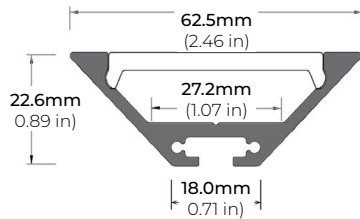

LSM-60

6.0W INDOOR FLEXIBLE LED STRIP

DIMENSIONS

COMPATIBLE ALUMINUM PROFILES

SURFACE PROFILES

ALU-DS100

LENGTHS 39" | 78" | 84"
LENS Clear, Frosted
FINISH Silver

ALP-50C (CORNER)

ALP-102

LENGTHS 49" | 98"
LENS Frosted, Black, Asymmetric, Double Asymmetric
FINISH Black | Silver | White

ALP-130

LENGTHS 49" | 84" | 98"
LENS Frosted
FINISH Silver

ALP-140

LENGTHS 48" | 98"
LENS Frosted
FINISH Silver

* For more compatible profiles, visit corelightingusa.com

LSM-60

6.0W INDOOR FLEXIBLE LED STRIP

COMPATIBLE ALUMINUM PROFILES

SURFACE PROFILES

ALP-150LX

LENGTHS 49" | 98"
LENS Frosted
FINISH White | Black

ALP-160

LENGTHS 49" | 98"
LENS Frosted
FINISH Silver

ALP-190

LENGTHS 48" | 98"
LENS Frosted
FINISH Silver

ALP-230N

LENGTHS 49" | 98"
LENS Frosted
FINISH Silver

* For more compatible profiles, visit corelightingusa.com