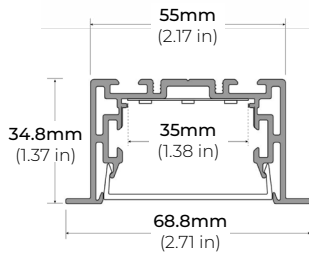

RECESSED PROFILES

ALP-70R

LENGTHS 48" | 98"
LENS Frosted
FINISH White | Black | Silver

ALP-102R

LENGTHS 49" | 98"
LENS Frosted, Black, Asymmetric, Double Asymmetric
FINISH Silver

ALP-230RN

LENGTHS 49" | 98"
LENS Frosted
FINISH Silver

ALP-330RN

LENGTHS 49" | 98"
LENS Frosted
FINISH Silver

* For more compatible profiles, visit corelightingusa.com

LSM-60

6.0W INDOOR FLEXIBLE LED STRIP

COMPATIBLE TRANSFORMERS

PSDL SERIES TRIAC DIMMABLE

PSDL-30W-24V	CLASS 2	6.5" X 3.63" X 1.03"
PSDL-60W-24V	CLASS 2	7.4" X 3.63" X 1.03"
PSDL-96W-24V	CLASS 2	8.67" X 3.67 X 1.62"
PSDL-150W-24V		8.67" X 3.67" X 1.62"
PSDL-192W-24V	CLASS 2	10.25" X 4.06" X 1.82"
PSDL-200W-24V		10.25" X 4.06" X 1.82"
PSDL-288W-24V	CLASS 2	10.25" X 4.06" X 1.82"
PSDL-300W-24V		10.25" X 4.06" X 1.82"