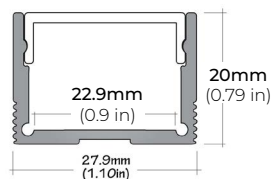

LSM-60

6.0W INDOOR FLEXIBLE LED STRIP

DIMENSIONS

COMPATIBLE ALUMINUM PROFILES

SURFACE PROFILES

ALU-DS100

LENGTHS 39" | 78" | 84"
LENS Clear, Frosted
FINISH Silver

ALP-50C (CORNER)

LENGTHS 48" | 84" | 98"
LENS Frosted
FINISH Black | Silver

ALP-70

LENGTHS 49" | 84" | 98"
LENS Frosted
FINISH Black | Silver

ALP-80

LENGTHS 49" | 98"
LENS Frosted
FINISH Silver

ALP-90

LENGTHS 48" | 96"
LENS Frosted
FINISH Silver

ALP-102

LENGTHS 49" | 98"
LENS Frosted, Black, Asymmetric, Double Asymmetric
FINISH Black | Silver | White

ALP-130

LENGTHS 49" | 84" | 98"
LENS Frosted
FINISH Silver

ALP-140

LENGTHS 48" | 98"
LENS Frosted
FINISH Silver