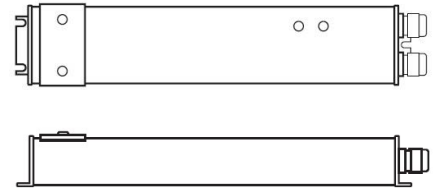

LSM-60

6.0W INDOOR FLEXIBLE LED STRIP

COMPATIBLE TRANSFORMERS

PSDE SERIES
0-10V DIMMING W/ JUNCTION BOX

PSDE-60W-24V-010-JB CLASS 2 12.1" X 2.36" X 1.4"
PSDE-96W-24V-010-JB CLASS 2 12.1" X 2.36" X 1.4"