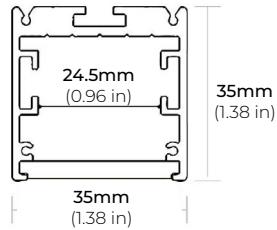

* For more compatible profiles, visit corelightingusa.com

LSM-60

6.0W INDOOR FLEXIBLE LED STRIP

COMPATIBLE ALUMINUM PROFILES

SURFACE PROFILES

ALP-150LX

LENGTHS 49" | 98"
LENS Frosted
FINISH White | Black

ALP-160

LENGTHS 49" | 98"
LENS Frosted
FINISH Silver

ALP-190

LENGTHS 48" | 98"
LENS Frosted
FINISH Silver

ALP-230N

LENGTHS 49" | 98"
LENS Frosted
FINISH Silver

* For more compatible profiles, visit corelightingusa.com