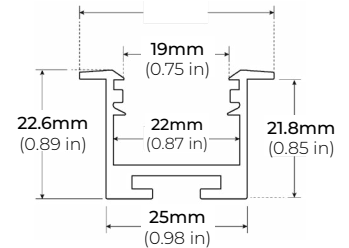

RECESSED PROFILES

ALP-70R

LENGTHS 48" | 98"
LENS Frosted
FINISH White | Black | Silver

ALP-102R

LENGTHS 49" | 98"
LENS Frosted, Black, Asymmetric, Double Asymmetric
FINISH Silver

ALP-230RN

LENGTHS 49" | 98"
LENS Frosted
FINISH Silver