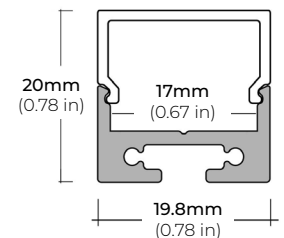

LSM-60

6.0W INDOOR FLEXIBLE LED STRIP

DIMENSIONS

COMPATIBLE ALUMINUM PROFILES

SURFACE PROFILES

ALU-DS100

LENGTHS 39" | 78" | 84"
LENS Clear, Frosted
FINISH Silver

ALP-50C (CORNER)

LENGTHS 48" | 84" | 98"
LENS Frosted
FINISH Black | Silver

ALP-70

LENGTHS 49" | 84" | 98"
LENS Frosted
FINISH Black | Silver

ALP-80

LENGTHS 49" | 98"
LENS Frosted
FINISH Silver

ALP-90

LENGTHS 48" | 96"
LENS Frosted
FINISH Silver

ALP-102

LENGTHS 49" | 98"
LENS Frosted, Black, Asymmetric, Double Asymmetric
FINISH Black | Silver | White

ALP-130

LENGTHS 49" | 84" | 98"
LENS Frosted
FINISH Silver

ALP-140

LENGTHS 48" | 98"
LENS Frosted
FINISH Silver