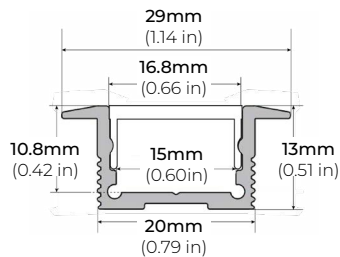

LENGTHS 49" | 98"
LENS Frosted
FINISH Silver

ALP-190

LENGTHS 48" | 98"
LENS Frosted
FINISH Silver

ALP-230N

LENGTHS 49" | 98"
LENS Frosted
FINISH Silver

* For more compatible profiles, visit corelightingusa.com

RECESSED PROFILES

ALP-70R

LENGTHS 48" | 98"
LENS Frosted
FINISH White | Black | Silver

ALP-102R

LENGTHS 49" | 98"
LENS Frosted, Black, Asymmetric, Double Asymmetric
FINISH Silver

ALP-230RN

LENGTHS 49" | 98"
LENS Frosted
FINISH Silver