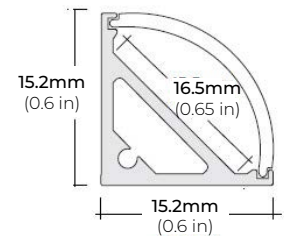

LSM-60

6.0W INDOOR FLEXIBLE LED STRIP

DIMENSIONS

COMPATIBLE ALUMINUM PROFILES

SURFACE PROFILES

ALU-DS100

LENGTHS 39" | 78" | 84"
LENS Clear, Frosted
FINISH Silver

ALP-50C (CORNER)

LENGTHS 48" | 84" | 98"
LENS Frosted
FINISH Black | Silver

ALP-70

LENGTHS 49" | 84" | 98"
LENS Frosted
FINISH Black | Silver

ALP-80

LENGTHS 49" | 98"
LENS Frosted
FINISH Silver

ALP-90

LENGTHS 48" | 96"
LENS Frosted
FINISH Silver

ALP-102

LENGTHS 49" | 98"
LENS Frosted, Black, Asymmetric, Double Asymmetric
FINISH Black | Silver | White

ALP-130

LENGTHS 49" | 84" | 98"
LENS Frosted
FINISH Silver

ALP-140

LENGTHS 48" | 98"
LENS Frosted
FINISH Silver