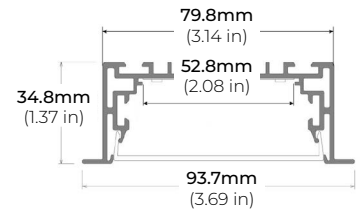

LENGTHS 49" | 98"
LENS Frosted
FINISH Silver

ALP-190

LENGTHS 48" | 98"
LENS Frosted
FINISH Silver

ALP-230N

LENGTHS 49" | 98"
LENS Frosted
FINISH Silver

* For more compatible profiles, visit corelightingusa.com

RECESSED PROFILES

ALP-70R

LENGTHS 48" | 98"
LENS Frosted
FINISH White | Black | Silver

ALP-102R

LENGTHS 49" | 98"
LENS Frosted, Black, Asymmetric, Double Asymmetric
FINISH Silver

ALP-230RN

LENGTHS 49" | 98"
LENS Frosted
FINISH Silver

ALP-330RN

LENGTHS 49" | 98"
LENS Frosted
FINISH Silver

* For more compatible profiles, visit corelightingusa.com

LSM-60

6.0W INDOOR FLEXIBLE LED STRIP

COMPATIBLE TRANSFORMERS

PSDL SERIES TRIAC DIMMABLE

PSDL-30W-24V	CLASS 2	6.5" X 3.63" X 1.03"
PSDL-60W-24V	CLASS 2	7.4" X 3.63" X 1.03"
PSDL-96W-24V	CLASS 2	8.67" X 3.67 X 1.62"
PSDL-150W-24V		8.67" X 3.67" X 1.62"
PSDL-192W-24V	CLASS 2	10.25" X 4.06" X 1.82"
PSDL-200W-24V		10.25" X 4.06" X 1.82"
PSDL-288W-24V	CLASS 2	10.25" X 4.06" X 1.82"
PSDL-300W-24V		10.25" X 4.06" X 1.82"