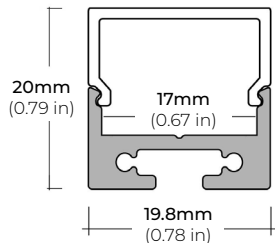

SPECIFICATIONS

INPUT VOLTAGE	24V DC
POWER CONSUMPTION	5.5W per Ft.
LUMEN OUTPUT	348 Lumens per Ft.
NO. OF LEDS	64 LEDs per Ft.
BEAM ANGLE	120°
CRI	90+
DIMMING/ CONTROL	MLV, ELV, 0-10 and TRIAC
MAXIMUM RUN LENGTH	16 Ft.
FIELD CUTTABLE	Every 2.4 in
IP RATING	IP45 dry location (Indoor)
LUMEN MAINTENANCE	50,000 Hrs.
OPERATING TEMPERATURE	-40°F (-40°C) ~ 140°F (60°C)
BINNING	1.5 Step Macadam Elipse
CERTIFICATIONS	UL Listed, TITLE 24 JA8, RoHS
DIMENSIONS	0.47" x 0.04" (11.9mm x 1.2mm) (WxH)

ALU-CN (CORNER)

LENGTHS 39³/₈" | 78⁷/₈" | 84" | 96"
LENS Clear, Frosted
FINISH Black | Silver

ALU-DS100

LENGTHS 39³/₈" | 78⁷/₈" | 84"
LENS Clear, Frosted
FINISH Silver

ALP-50C (CORNER)

LENGTHS 49.25" | 98.58" | 96"
LENS Frosted
FINISH White | Black | Silver

ALP-70

LENGTHS 49.25" | 84" | 98.5"
LENS Frosted
FINISH White | Black | Silver

ALP-75C (CORNER)

LENGTHS 48" | 84" | 98.5"
LENS Frosted
FINISH Black | Silver

ALP-80

LENGTHS 49.25" | 98.5"
LENS Frosted
FINISH Silver

RECESSED PROFILES

ALP-60R

LENGTHS 49.25" | 84" | 98.5"
LENS Frosted
FINISH White | Black | Silver

ALP-70R

LENGTHS 48" | 98"
LENS Frosted
FINISH Black | Silver

* For more compatible profiles, visit corelightingusa.com