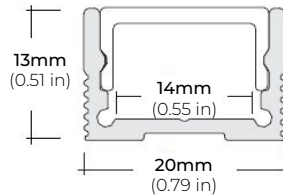

SPECIFICATIONS

INPUT VOLTAGE	24V DC
POWER CONSUMPTION	5.5W per Ft.
LUMEN OUTPUT	348 Lumens per Ft.
NO. OF LEDS	64 LEDs per Ft.
BEAM ANGLE	120°
CRI	90+
DIMMING/ CONTROL	MLV, ELV, 0-10 and TRIAC
MAXIMUM RUN LENGTH	16 Ft.
FIELD CUTTABLE	Every 2.4 in
IP RATING	IP45 dry location (Indoor)
LUMEN MAINTENANCE	50,000 Hrs.
OPERATING TEMPERATURE	-40°F (-40°C) ~ 140°F (60°C)
BINNING	1.5 Step Macadam Elipse
CERTIFICATIONS	UL Listed, TITLE 24 JA8, RoHS
DIMENSIONS	0.47" x 0.04" (11.9mm x 1.2mm) (WxH)

LSA-EXPC-3-X10 3" LINK

LSM-55WD

5.5W INDOOR AUTO WARM-DIM FLEXIBLE LED STRIP

COMPATIBLE ALUMINUM PROFILES

SURFACE PROFILES

ALU-SF

LENGTHS 39³/₈" | 78⁷/₈" | 84" | 98"
LENS Clear, Frosted
FINISH Black | Silver

ALU-CN (CORNER)

LENGTHS 39³/₈" | 78⁷/₈" | 84" | 96"
LENS Clear, Frosted
FINISH Black | Silver

ALU-DS100

LENGTHS 39³/₈" | 78⁷/₈" | 84"
LENS Clear, Frosted
FINISH Silver

ALP-50C (CORNER)

LENGTHS 49.25" | 98.58" | 96"
LENS Frosted
FINISH White | Black | Silver

ALP-70

LENGTHS 49.25" | 84" | 98.5"
LENS Frosted
FINISH White | Black | Silver

ALP-75C (CORNER)

LENGTHS 48" | 84" | 98.5"
LENS Frosted
FINISH Black | Silver

ALP-80

LENGTHS 49.25" | 98.5"
LENS Frosted
FINISH Silver