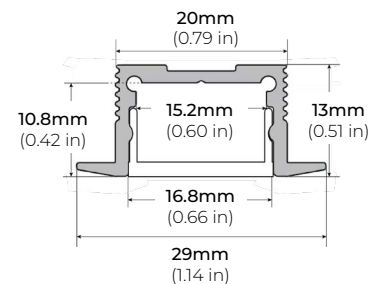

ALU-CN (CORNER)

LENGTHS 39³/₈" | 78⁷/₈" | 84" | 96"
LENS Clear, Frosted
FINISH Black | Silver

ALU-DS100

LENGTHS 39³/₈" | 78⁷/₈" | 84"
LENS Clear, Frosted
FINISH Silver

ALP-50C (CORNER)

LENGTHS 49.25" | 98.58" | 96"
LENS Frosted
FINISH White | Black | Silver

ALP-70

LENGTHS 49.25" | 84" | 98.5"
LENS Frosted
FINISH White | Black | Silver

ALP-75C (CORNER)

LENGTHS 48" | 84" | 98.5"
LENS Frosted
FINISH Black | Silver

ALP-80

LENGTHS 49.25" | 98.5"
LENS Frosted
FINISH Silver

RECESSED PROFILES

ALP-60R

LENGTHS 49.25" | 84" | 98.5"
LENS Frosted
FINISH White | Black | Silver

ALP-70R

LENGTHS 48" | 98"
LENS Frosted
FINISH Black | Silver

* For more compatible profiles, visit corelightingusa.com