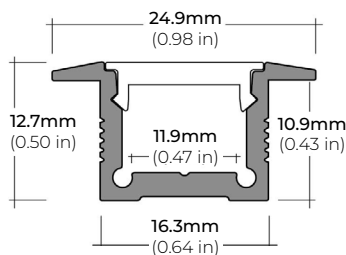

ALU-CN (CORNER)

LENGTHS 39³/₈" | 78⁷/₈" | 84" | 96"
LENS Clear, Frosted
FINISH Black | Silver

ALU-DS100

LENGTHS 39³/₈" | 78⁷/₈" | 84"
LENS Clear, Frosted
FINISH Silver

ALP-50C (CORNER)

LENGTHS 49.25" | 98.58" | 96"
LENS Frosted
FINISH White | Black | Silver

ALP-70

LENGTHS 49.25" | 84" | 98.5"
LENS Frosted
FINISH White | Black | Silver

ALP-75C (CORNER)

LENGTHS 48" | 84" | 98.5"
LENS Frosted
FINISH Black | Silver

ALP-80

LENGTHS 49.25" | 98.5"
LENS Frosted
FINISH Silver

RECESSED PROFILES

ALP-60R

LENGTHS 49.25" | 84" | 98.5"
LENS Frosted
FINISH White | Black | Silver

ALP-70R

LENGTHS 48" | 98"
LENS Frosted
FINISH Black | Silver

* For more compatible profiles, visit corelightingusa.com