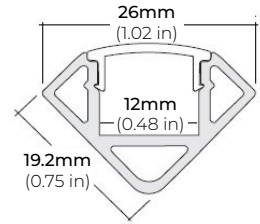

SPECIFICATIONS

INPUT VOLTAGE	24V DC
POWER CONSUMPTION	5.5W per Ft.
LUMEN OUTPUT	348 Lumens per Ft.
NO. OF LEDS	64 LEDs per Ft.
BEAM ANGLE	120°
CRI	90+
DIMMING/ CONTROL	MLV, ELV, 0-10 and TRIAC
MAXIMUM RUN LENGTH	16 Ft.
FIELD CUTTABLE	Every 2.4 in
IP RATING	IP45 dry location (Indoor)
LUMEN MAINTENANCE	50,000 Hrs.
OPERATING TEMPERATURE	-40°F (-40°C) ~ 140°F (60°C)
BINNING	1.5 Step Macadam Elipse
CERTIFICATIONS	UL Listed, TITLE 24 JA8, RoHS
DIMENSIONS	0.47" x 0.04" (11.9mm x 1.2mm) (WxH)

LSA-EXPC-3-X10 3" LINK

LSM-55WD

5.5W INDOOR AUTO WARM-DIM FLEXIBLE LED STRIP

COMPATIBLE ALUMINUM PROFILES

SURFACE PROFILES

ALU-SF

LENGTHS 39³/₈" | 78⁷/₈" | 84" | 98"
LENS Clear, Frosted
FINISH Black | Silver

ALU-CN (CORNER)

LENGTHS 39³/₈" | 78⁷/₈" | 84" | 96"
LENS Clear, Frosted
FINISH Black | Silver

ALU-DS100

LENGTHS 39³/₈" | 78⁷/₈" | 84"
LENS Clear, Frosted
FINISH Silver

ALP-50C (CORNER)

LENGTHS 49.25" | 98.58" | 96"
LENS Frosted
FINISH White | Black | Silver

ALP-70

LENGTHS 49.25" | 84" | 98.5"
LENS Frosted
FINISH White | Black | Silver

ALP-75C (CORNER)

LENGTHS 48" | 84" | 98.5"
LENS Frosted
FINISH Black | Silver

ALP-80

LENGTHS 49.25" | 98.5"
LENS Frosted
FINISH Silver