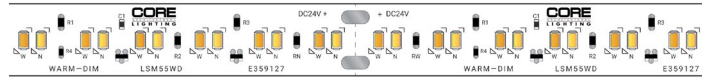

LSM-55WD

5.5W INDOOR AUTO WARM-DIM FLEXIBLE LED STRIP

Project _____
Location _____
Quote/ Ref # _____

LSM-55WD is a new warm-dim LED strip with smart chip technology. Using a standard wall box dimmer, LED light source automatically shifts color temperature from 3000K down to 1800K as it is being dimmed. LSM-55WD provides Warm-Dim technology at a fraction of the price without the need for any special lighting control system.

SPECIFICATIONS

INPUT VOLTAGE	24V DC
POWER CONSUMPTION	5.5W per Ft.
LUMEN OUTPUT	348 Lumens per Ft.
NO. OF LEDS	64 LEDs per Ft.
BEAM ANGLE	120°
CRI	90+
DIMMING/ CONTROL	MLV, ELV, 0-10 and TRIAC
MAXIMUM RUN LENGTH	16 Ft.
FIELD CUTTABLE	Every 2.4 in
IP RATING	IP45 dry location (Indoor)
LUMEN MAINTENANCE	50,000 Hrs.
OPERATING TEMPERATURE	-40°F (-40°C) ~ 140°F (60°C)
BINNING	1.5 Step Macadam Elipse
CERTIFICATIONS	UL Listed, TITLE 24 JA8, RoHS
DIMENSIONS	0.47" x 0.04" (11.9mm x 1.2mm) (WxH)