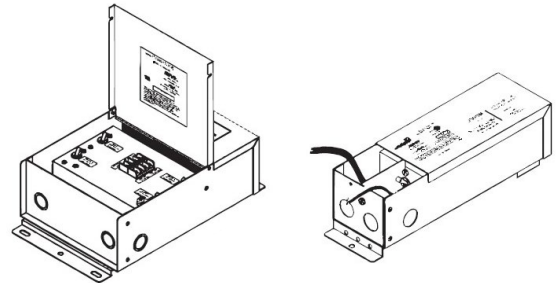

PSDH SERIES HIGH PERFORMANCE MAGNETIC LOW VOLTAGE (MLV)

PSDH-48W-24V	CLASS 2	11.25" X 3.38" X 3.38"
PSDH-96W-24V	CLASS 2	11.25" X 3.38" X 3.37"
PSDH-288W-24V	CLASS 2	14.25" X 8.43" X 4.43"