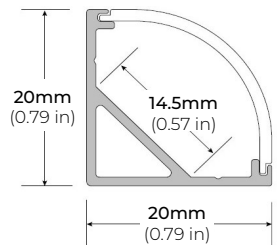

SPECIFICATIONS

INPUT VOLTAGE	24V DC
POWER CONSUMPTION	5.5W per Ft.
LUMEN OUTPUT	348 Lumens per Ft.
NO. OF LEDS	64 LEDs per Ft.
BEAM ANGLE	120°
CRI	90+
DIMMING/ CONTROL	MLV, ELV, 0-10 and TRIAC
MAXIMUM RUN LENGTH	16 Ft.
FIELD CUTTABLE	Every 2.4 in
IP RATING	IP45 dry location (Indoor)
LUMEN MAINTENANCE	50,000 Hrs.
OPERATING TEMPERATURE	-40°F (-40°C) ~ 140°F (60°C)
BINNING	1.5 Step Macadam Elipse
CERTIFICATIONS	UL Listed, TITLE 24 JA8, RoHS
DIMENSIONS	0.47" x 0.04" (11.9mm x 1.2mm) (WxH)

LSA-EXPC-3-X10 3" LINK

LSM-55WD

5.5W INDOOR AUTO WARM-DIM FLEXIBLE LED STRIP

COMPATIBLE ALUMINUM PROFILES

SURFACE PROFILES

ALU-SF

LENGTHS 39³/₈" | 78⁷/₈" | 84" | 98"
LENS Clear, Frosted
FINISH Black | Silver

ALU-CN (CORNER)

LENGTHS 39³/₈" | 78⁷/₈" | 84" | 96"
LENS Clear, Frosted
FINISH Black | Silver

ALU-DS100

LENGTHS 39³/₈" | 78⁷/₈" | 84"
LENS Clear, Frosted
FINISH Silver

ALP-50C (CORNER)

LENGTHS 49.25" | 98.58" | 96"
LENS Frosted
FINISH White | Black | Silver

ALP-70

LENGTHS 49.25" | 84" | 98.5"
LENS Frosted
FINISH White | Black | Silver

ALP-75C (CORNER)

LENGTHS 48" | 84" | 98.5"
LENS Frosted
FINISH Black | Silver

ALP-80

LENGTHS 49.25" | 98.5"
LENS Frosted
FINISH Silver