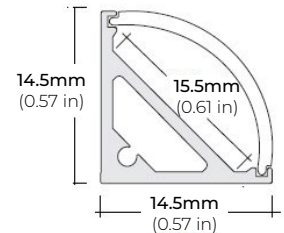

LSA-EXPC-3-X10 3" LINK

LSM-55WD

5.5W INDOOR AUTO WARM-DIM FLEXIBLE LED STRIP

COMPATIBLE ALUMINUM PROFILES

SURFACE PROFILES

ALU-SF

LENGTHS 39³/₈" | 78⁷/₈" | 84" | 98"
LENS Clear, Frosted
FINISH Black | Silver

ALU-CN (CORNER)

LENGTHS 39³/₈" | 78⁷/₈" | 84" | 96"
LENS Clear, Frosted
FINISH Black | Silver

ALU-DS100

LENGTHS 39³/₈" | 78⁷/₈" | 84"
LENS Clear, Frosted
FINISH Silver

ALP-50C (CORNER)

LENGTHS 49.25" | 98.58" | 96"
LENS Frosted
FINISH White | Black | Silver

ALP-70

LENGTHS 49.25" | 84" | 98.5"
LENS Frosted
FINISH White | Black | Silver

ALP-75C (CORNER)

LENGTHS 48" | 84" | 98.5"
LENS Frosted
FINISH Black | Silver

ALP-80

LENGTHS 49.25" | 98.5"
LENS Frosted
FINISH Silver