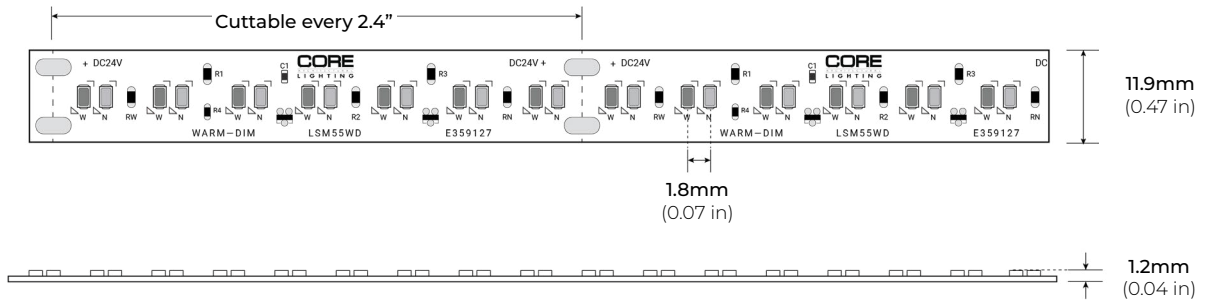

LSM-55WD

5.5W INDOOR AUTO WARM-DIM FLEXIBLE LED STRIP

DIMENSIONS

COMPATIBLE CONNECTORS

MINI CRIMP CONNECTORS

QUICK CONNECT

LSA-HWPC-24-X10 24" HARDWIRE CONNECTOR

LSA-EXPC-3-X10 3" LINK