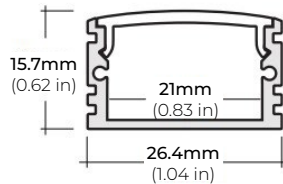

SPECIFICATIONS

INPUT VOLTAGE	24V DC
POWER CONSUMPTION	5.5W per Ft.
LUMEN OUTPUT	348 Lumens per Ft.
NO. OF LEDS	64 LEDs per Ft.
BEAM ANGLE	120°
CRI	90+
DIMMING/ CONTROL	MLV, ELV, 0-10 and TRIAC
MAXIMUM RUN LENGTH	16 Ft.
FIELD CUTTABLE	Every 2.4 in
IP RATING	IP45 dry location (Indoor)
LUMEN MAINTENANCE	50,000 Hrs.
OPERATING TEMPERATURE	-40°F (-40°C) ~ 140°F (60°C)
BINNING	1.5 Step Macadam Elipse
CERTIFICATIONS	UL Listed, TITLE 24 JA8, RoHS
DIMENSIONS	0.47" x 0.04" (11.9mm x 1.2mm) (WxH)

LSA-EXPC-3-X10 3" LINK

LSM-55WD

5.5W INDOOR AUTO WARM-DIM FLEXIBLE LED STRIP

COMPATIBLE ALUMINUM PROFILES

SURFACE PROFILES

ALU-SF

LENGTHS 39³/₈" | 78⁷/₈" | 84" | 98"
LENS Clear, Frosted
FINISH Black | Silver

ALU-CN (CORNER)

LENGTHS 39³/₈" | 78⁷/₈" | 84" | 96"
LENS Clear, Frosted
FINISH Black | Silver

ALU-DS100

LENGTHS 39³/₈" | 78⁷/₈" | 84"
LENS Clear, Frosted
FINISH Silver

ALP-50C (CORNER)

LENGTHS 49.25" | 98.58" | 96"
LENS Frosted
FINISH White | Black | Silver

ALP-70

LENGTHS 49.25" | 84" | 98.5"
LENS Frosted
FINISH White | Black | Silver

ALP-75C (CORNER)

LENGTHS 48" | 84" | 98.5"
LENS Frosted
FINISH Black | Silver

ALP-80

LENGTHS 49.25" | 98.5"
LENS Frosted
FINISH Silver