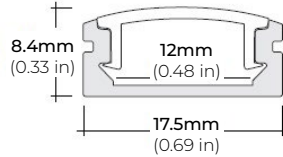

SPECIFICATIONS

INPUT VOLTAGE	24V DC
POWER CONSUMPTION	5.5W per Ft.
LUMEN OUTPUT	348 Lumens per Ft.
NO. OF LEDS	64 LEDs per Ft.
BEAM ANGLE	120°
CRI	90+
DIMMING/ CONTROL	MLV, ELV, 0-10 and TRIAC
MAXIMUM RUN LENGTH	16 Ft.
FIELD CUTTABLE	Every 2.4 in
IP RATING	IP45 dry location (Indoor)
LUMEN MAINTENANCE	50,000 Hrs.
OPERATING TEMPERATURE	-40°F (-40°C) ~ 140°F (60°C)
BINNING	1.5 Step Macadam Elipse
CERTIFICATIONS	UL Listed, TITLE 24 JA8, RoHS
DIMENSIONS	0.47" x 0.04" (11.9mm x 1.2mm) (WxH)

LSA-EXPC-3-X10 3" LINK

LSM-55WD

5.5W INDOOR AUTO WARM-DIM FLEXIBLE LED STRIP

COMPATIBLE ALUMINUM PROFILES

SURFACE PROFILES

ALU-SF

LENGTHS 39³/₈" | 78⁷/₈" | 84" | 98"
LENS Clear, Frosted
FINISH Black | Silver

ALU-CN (CORNER)

LENGTHS 39³/₈" | 78⁷/₈" | 84" | 96"
LENS Clear, Frosted
FINISH Black | Silver

ALU-DS100

LENGTHS 39³/₈" | 78⁷/₈" | 84"
LENS Clear, Frosted
FINISH Silver

ALP-50C (CORNER)

LENGTHS 49.25" | 98.58" | 96"
LENS Frosted
FINISH White | Black | Silver

ALP-70

LENGTHS 49.25" | 84" | 98.5"
LENS Frosted
FINISH White | Black | Silver

ALP-75C (CORNER)

LENGTHS 48" | 84" | 98.5"
LENS Frosted
FINISH Black | Silver

ALP-80

LENGTHS 49.25" | 98.5"
LENS Frosted
FINISH Silver