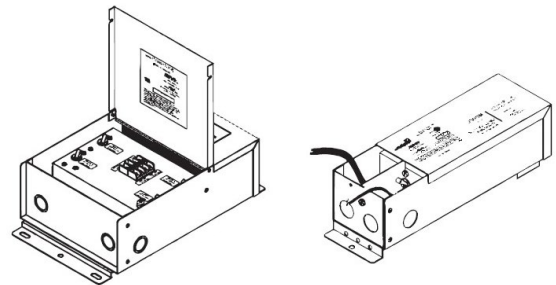

PSDH SERIES HIGH PERFORMANCE MAGNETIC LOW VOLTAGE (MLV)

PSDH-48W-24V	CLASS 2	11.25" X 3.37" X 3.25"
PSDH-96W-24V	CLASS 2	11.25" X 3.37" X 3.25"
PSDH-288W-24V	CLASS 2	14.25" X 8.43" X 4.43"