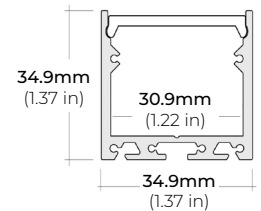

LSM-105WD

9W WARM-DIM INDOOR FLEXIBLE LED STRIP

DIMENSIONS

COMPATIBLE ALUMINUM PROFILES

SURFACE PROFILES

ALU-DS100

LENGTHS 39" | 78" | 84"
LENS Clear, Frosted
FINISH Silver

ALP-90

LENGTHS 48" | 96"
LENS Frosted
FINISH Silver

ALP-100C

LENGTHS 49" | 98"
LENS Frosted
FINISH Silver

ALP-102

LENGTHS 49" | 98"
LENS Frosted, Black, Asymmetric, Double Asymmetric
FINISH Silver

ALP-130

LENGTHS 49" | 84" | 98"
LENS Frosted
FINISH Silver

ALP-140

LENGTHS 48" | 98"
LENS Frosted
FINISH Silver

ALP-150LX

LENGTHS 49" | 98"
LENS Frosted
FINISH White | Black

ALP-160

LENGTHS 49" | 98"
LENS Frosted
FINISH Silver

ALP-190

LENGTHS 48" | 98"
LENS Frosted
FINISH Silver

ALP-230N

LENGTHS 49" | 98"
LENS Frosted
FINISH Silver

* For more compatible profiles, visit corelightingusa.com