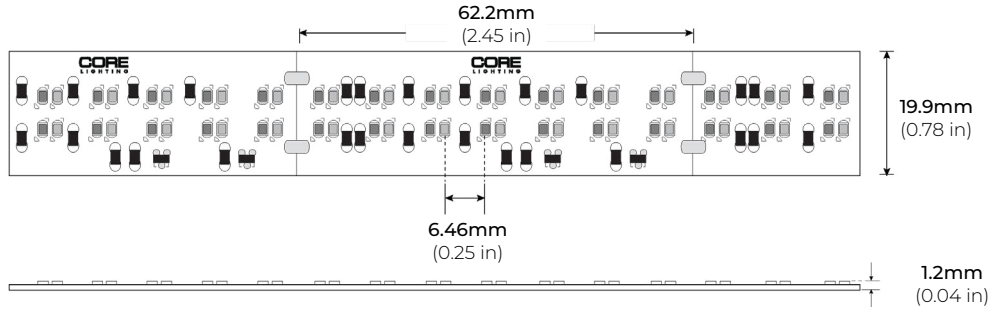

LSM-105WD

9W WARM-DIM INDOOR FLEXIBLE LED STRIP

DIMENSIONS

COMPATIBLE ALUMINUM PROFILES

SURFACE PROFILES

ALU-DS100

LENGTHS 39" | 78" | 84"
LENS Clear, Frosted
FINISH Silver

ALP-90

LENGTHS 48" | 96"
LENS Frosted
FINISH Silver