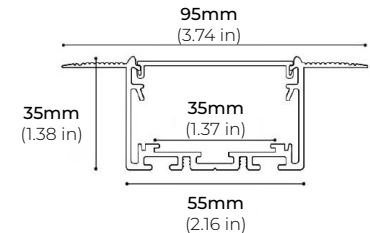

* For more compatible profiles, visit corelightingusa.com