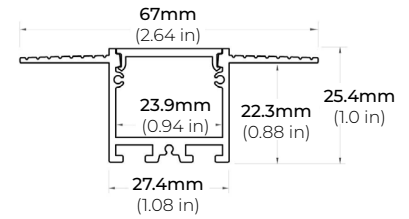

ALP-2300TL

LENGTHS 48" | 98"
LENS Frosted
FINISH Matte White