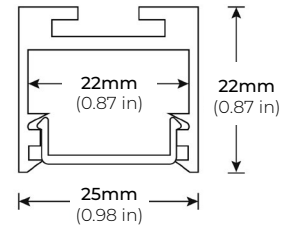

ALP-102

LENGTHS 49" | 98"
LENS Frosted, Black, Asymmetric, Double Asymmetric
FINISH Silver