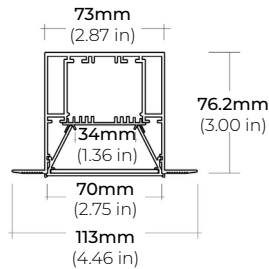

ALP-350TL

LENGTHS 48" | 96"
LENS Frosted
FINISH Anodized Silver