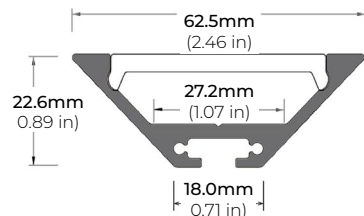

ALP-190

LENGTHS 48" | 98"
LENS Frosted
FINISH Silver

ALP-230N

LENGTHS 49" | 98"
LENS Frosted
FINISH Silver