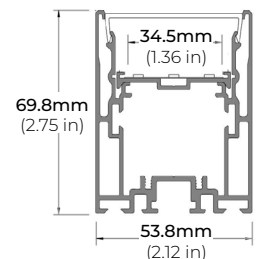

* For more compatible profiles, visit corelightingusa.com