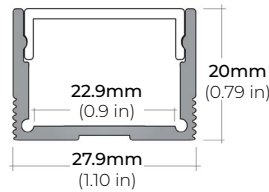

ALP-130

LENGTHS 49" | 84" | 98"
LENS Frosted
FINISH Silver

ALP-140

LENGTHS 48" | 98"
LENS Frosted
FINISH Silver