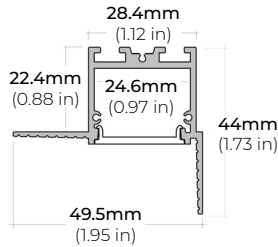

ALP-2400TL

LENGTHS 48" | 96"
LENS Frosted
FINISH Matte White