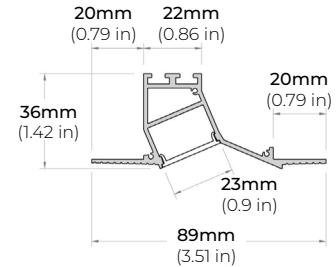

ALP-2700TL

LENGTHS 48" | 96"
LENS Frosted
FINISH Matte White