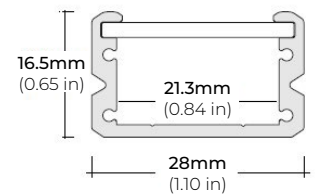

LSM-105WD

9W WARM-DIM INDOOR FLEXIBLE LED STRIP

DIMENSIONS

COMPATIBLE ALUMINUM PROFILES

SURFACE PROFILES

ALU-DS100

LENGTHS 39" | 78" | 84"
LENS Clear, Frosted
FINISH Silver

ALP-90

LENGTHS 48" | 96"
LENS Frosted
FINISH Silver

ALP-100C

LENGTHS 49" | 98"
LENS Frosted
FINISH Silver

ALP-102

LENGTHS 49" | 98"
LENS Frosted, Black, Asymmetric, Double Asymmetric
FINISH Silver

ALP-130

LENGTHS 49" | 84" | 98"
LENS Frosted
FINISH Silver

ALP-140

LENGTHS 48" | 98"
LENS Frosted
FINISH Silver

ALP-150LX

LENGTHS 49" | 98"
LENS Frosted
FINISH White | Black

ALP-160

LENGTHS 49" | 98"
LENS Frosted
FINISH Silver

ALP-190

LENGTHS 48" | 98"
LENS Frosted
FINISH Silver

ALP-230N

LENGTHS 49" | 98"
LENS Frosted
FINISH Silver

* For more compatible profiles, visit corelightingusa.com