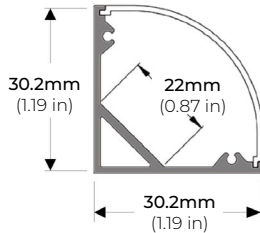

ALP-100C

LENGTHS 49" | 98"
LENS Frosted
FINISH Silver