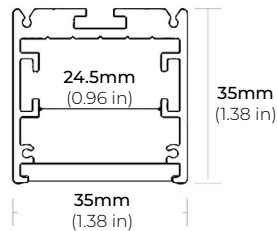

ALP-150LX

LENGTHS 49" | 98"
LENS Frosted
FINISH White | Black

ALP-160

LENGTHS 49" | 98"
LENS Frosted
FINISH Silver