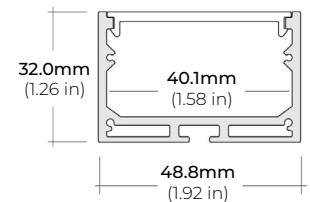

LSM-105WD

9W WARM-DIM INDOOR FLEXIBLE LED STRIP

DIMENSIONS

COMPATIBLE ALUMINUM PROFILES

SURFACE PROFILES

ALU-DS100

LENGTHS 39" | 78" | 84"
LENS Clear, Frosted
FINISH Silver

ALP-90

LENGTHS 48" | 96"
LENS Frosted
FINISH Silver

ALP-100C

LENGTHS 49" | 98"
LENS Frosted
FINISH Silver

ALP-102

LENGTHS 49" | 98"
LENS Frosted, Black, Asymmetric, Double Asymmetric
FINISH Silver

ALP-130

LENGTHS 49" | 84" | 98"
LENS Frosted
FINISH Silver

ALP-140

LENGTHS 48" | 98"
LENS Frosted
FINISH Silver

ALP-150LX

LENGTHS 49" | 98"
LENS Frosted
FINISH White | Black

ALP-160

LENGTHS 49" | 98"
LENS Frosted
FINISH Silver

ALP-190

LENGTHS 48" | 98"
LENS Frosted
FINISH Silver

ALP-230N

LENGTHS 49" | 98"
LENS Frosted
FINISH Silver

* For more compatible profiles, visit corelightingusa.com