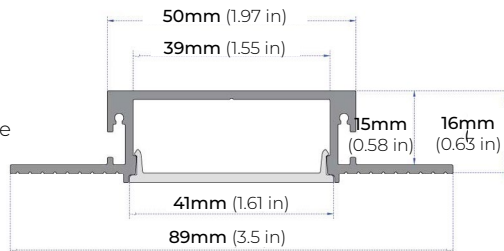

ALP-2800TL

LENGTHS 49" | 98"
LENS Frosted
FINISH Matte White

ALP-3100TLX

LENGTHS 49" | 98"
LENS Frosted
FINISH Matte White