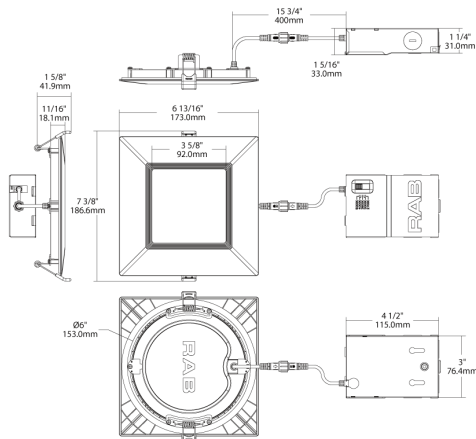

Baffle Trim

Shape:

Square

Mounting:

Recessed ceiling

Technical Specifications (continued)

Construction

Operating Temperature Range:

Dimensions

Features

- 5 color temperatures in 1 SKU (2700K, 3000K, 3500K, 4000K, 5000K)
- Super slim Edge-lit fixture for thin fixture depth
- No recessed housing or J-box required
- New construction or retrofit applications
- UL wet location rated
- Smooth diffused uniform light distribution
- Dimmable down to 5% on compatible dimmers
- Spring loaded retention clips
- Robust, die cast aluminum construction
- IC and airtight rated
- 5-Year, No-Compromise Warranty

Ordering Matrix

Family	Size	Shape	Wattage	CRI/Color Temp	Voltage	Finish	Trim
WFRL	6	S	13	9FA	120	W	B
	3 = 3"	R = Round	6 = 6W	9FA = 90 CRI, 5000/4000/3500/2700K	120 = 120V	W = White	B = Baffle
	4 = 4"		9 = 9W	9CCT = 90 CRI, 5000/4000/3500/2700K	D = 120V/277V		S = Smooth
	6 = 6"		10.5 = 10.5W				
	8 = 8"		13 = 13W				
			14 = 14W				
			23 = 23W				