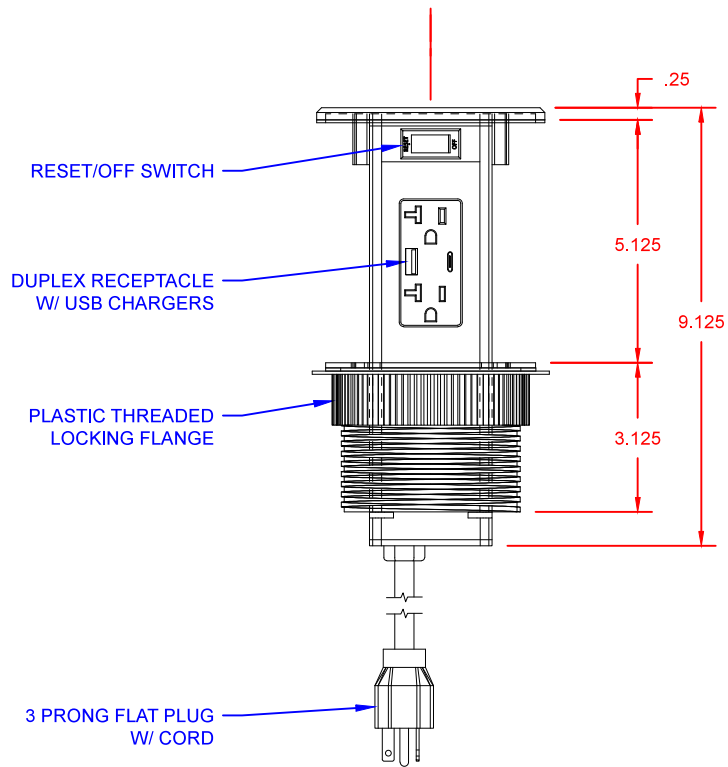

TOP VIEW

FRONT VIEW

**LEW ELECTRIC FITTINGS COMPANY**  
 SERVING THE ELECTRICAL INDUSTRY SINCE 1901  
 371 Randy Rd, Carol Stream, IL 60188  
 PHONE: 630.665.2075

UNLESS OTHERWISE SPECIFIED:		NAME	DATE
DIMENSIONS ARE IN INCHES:		DRAWN	SMK
FRACTIONAL ±			
TOLERANCES:			
ANGULAR: MACH ±			
BEND ±			
TWO PLACE DECIMAL ±			
THREE PLACE DECIMAL ±			
INTERPRET GEOMETRIC TOLERANCING PER:		COMMENTS:	
MATERIAL		SIZE	
FINISH		DWG. NO.	
DO NOT SCALE DRAWING		000001	
		REV	
		A	
		WEIGHT:	
		SHEET 1 OF 1	

TITLE:  
**UCPDR-20-SS-USB**