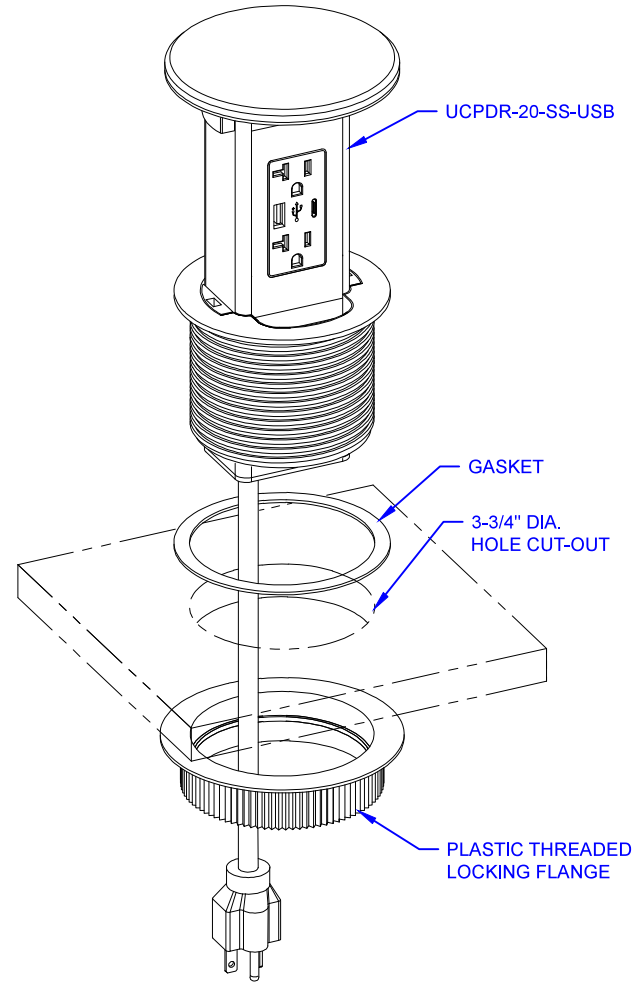

TOP VIEW

FRONT VIEW

**LEW ELECTRIC FITTINGS COMPANY**  
 SERVING THE ELECTRICAL INDUSTRY SINCE 1901  
 371 Randy Rd, Carol Stream, IL 60188  
 PHONE: 630.665.2075

UNLESS OTHERWISE SPECIFIED:		NAME	DATE
DIMENSIONS ARE IN INCHES:		DRAWN	SMK
FRACTIONAL ±			
TOLERANCES:			
ANGULAR: MACH ±			
BEND ±			
TWO PLACE DECIMAL ±			
THREE PLACE DECIMAL ±			
INTERPRET GEOMETRIC TOLERANCING PER:		COMMENTS:	
MATERIAL		SIZE	
FINISH		DWG. NO.	
DO NOT SCALE DRAWING		000001	
		REV	
		A	
		WEIGHT:	
		SHEET 1 OF 1	

TITLE:  
**UCPDR-20-SS-USB**