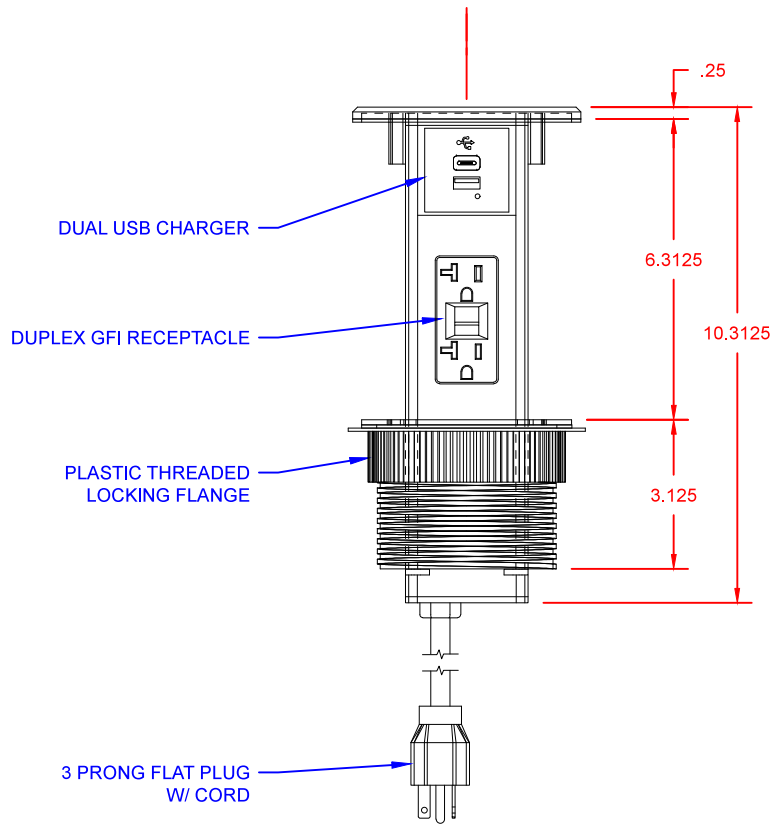

TOP VIEW

FRONT VIEW

**LEW ELECTRIC
FITTINGS COMPANY**
SERVING THE ELECTRICAL INDUSTRY SINCE 1901

371 Randy Rd, Carol Stream, IL 60188
PHONE: 630.665.2075

UNLESS OTHERWISE SPECIFIED:		NAME	DATE
DIMENSIONS ARE IN INCHES		DRAWN	SMK
TOLERANCES:			
FRACTIONAL ±			
ANGULAR: MACH ±			
TWO PLACE DECIMAL ±			
THREE PLACE DECIMAL ±			
INTERPRET GEOMETRIC TOLERANCING PER:		COMMENTS:	
MATERIAL		SIZE	
FINISH		DWG. NO.	
DO NOT SCALE DRAWING		000001	
		REV	
		A	
		WEIGHT:	
		SHEET 1 OF 1	

TITLE: UCPDR-20-SS-USB/GFI