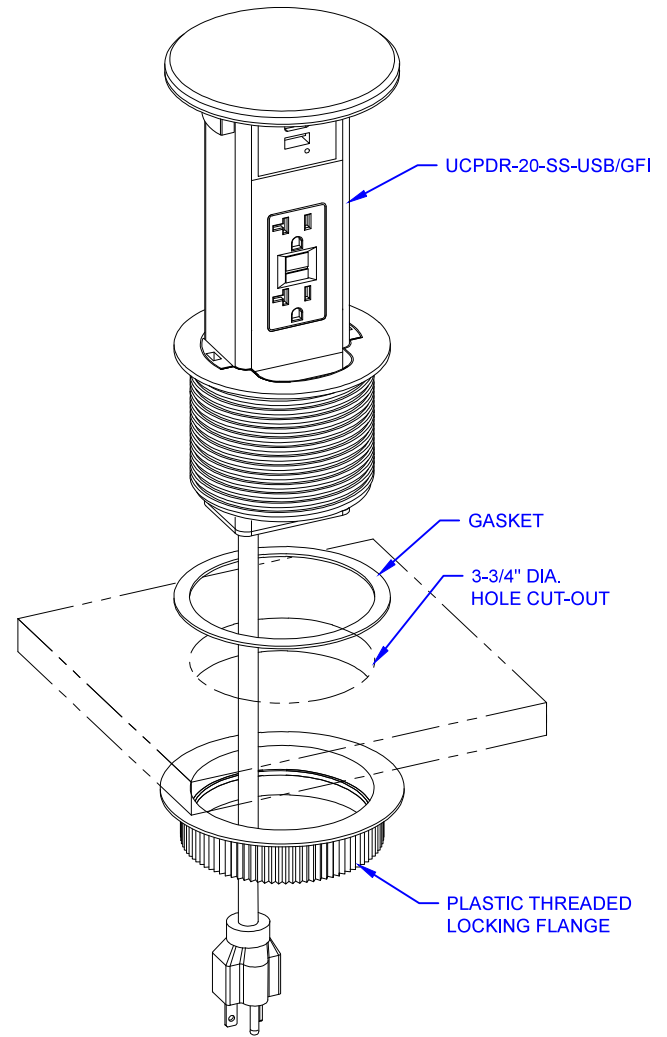

TOP VIEW

FRONT VIEW

**LEW ELECTRIC
FITTINGS COMPANY**
SERVING THE ELECTRICAL INDUSTRY SINCE 1901

371 Randy Rd, Carol Stream, IL 60188
PHONE: 630.665.2075

UNLESS OTHERWISE SPECIFIED:		NAME	DATE
DIMENSIONS ARE IN INCHES		DRAWN	SMK
TOLERANCES:			
FRACTIONAL ±			
ANGULAR: MACH ±			
TWO PLACE DECIMAL ±			
THREE PLACE DECIMAL ±			
INTERPRET GEOMETRIC TOLERANCING PER:		COMMENTS:	
MATERIAL		SIZE	
FINISH		DWG. NO.	
DO NOT SCALE DRAWING		000001	
		REV	
		A	
		WEIGHT:	
		SHEET 1 OF 1	

TITLE: UCPDR-20-SS-USB/GFI