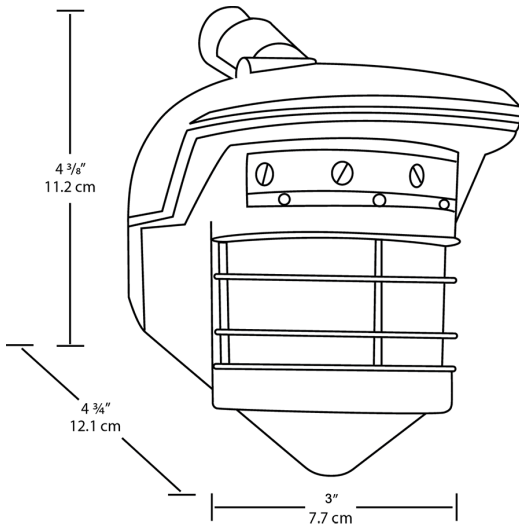

**Lens Masks:**

Customized press apply lens mask included to reduce coverage easily

**Installation**

**Mounting:**

CU4 plate allows the sensor to be mounted under a soffit

**Other**

**Warranty:**

10-year sensor warranty

## Dimensions