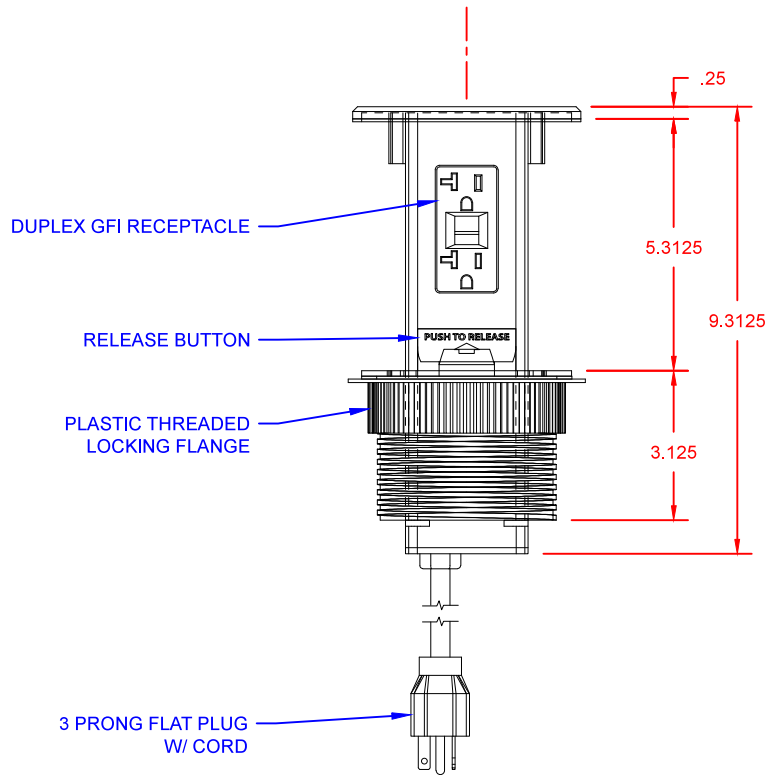

TOP VIEW

FRONT VIEW

**LEW ELECTRIC
FITTINGS COMPANY**
SERVING THE ELECTRICAL INDUSTRY SINCE 1901

371 Randy Rd, Carol Stream, IL 60188
PHONE: 630.665.2075

UNLESS OTHERWISE SPECIFIED:	NAME	DATE		
DIMENSIONS ARE IN INCHES:	DRAWN	SMK		
FRACTIONAL ±			TITLE: PUR20-XX	
TOLERANCES:				
ANGULAR: MACH ± BEND ±				
TWO PLACE DECIMAL ±				
THREE PLACE DECIMAL ±				
INTERPRET GEOMETRIC TOLERANCING PER:	COMMENTS:			
MATERIAL			SIZE	DWG. NO.
FINISH			A	000001
DO NOT SCALE DRAWING			WEIGHT:	SHEET 1 OF 1