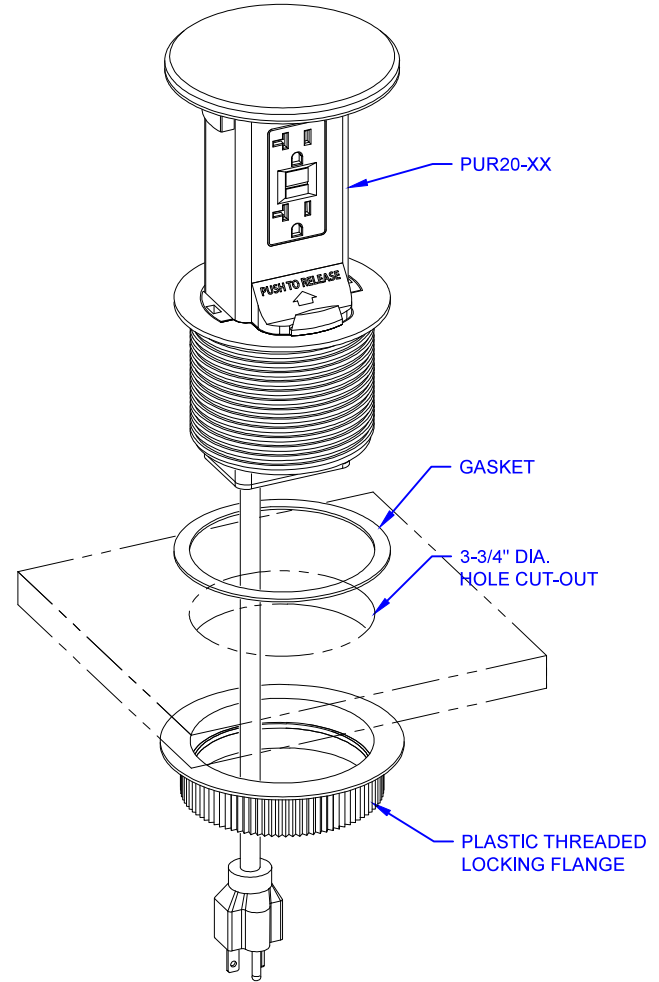

TOP VIEW

FRONT VIEW

**LEW ELECTRIC
FITTINGS COMPANY**
SERVING THE ELECTRICAL INDUSTRY SINCE 1901

371 Randy Rd, Carol Stream, IL 60188
PHONE: 630.665.2075

UNLESS OTHERWISE SPECIFIED:	NAME	DATE		
DIMENSIONS ARE IN INCHES:	DRAWN	SMK		
FRACTIONAL ±			TITLE: PUR20-XX	
TOLERANCES:				
ANGULAR: MACH ± BEND ±				
TWO PLACE DECIMAL ±				
THREE PLACE DECIMAL ±				
INTERPRET GEOMETRIC TOLERANCING PER:	COMMENTS:			
MATERIAL			SIZE	DWG. NO.
FINISH			A	000001
DO NOT SCALE DRAWING			WEIGHT:	SHEET 1 OF 1