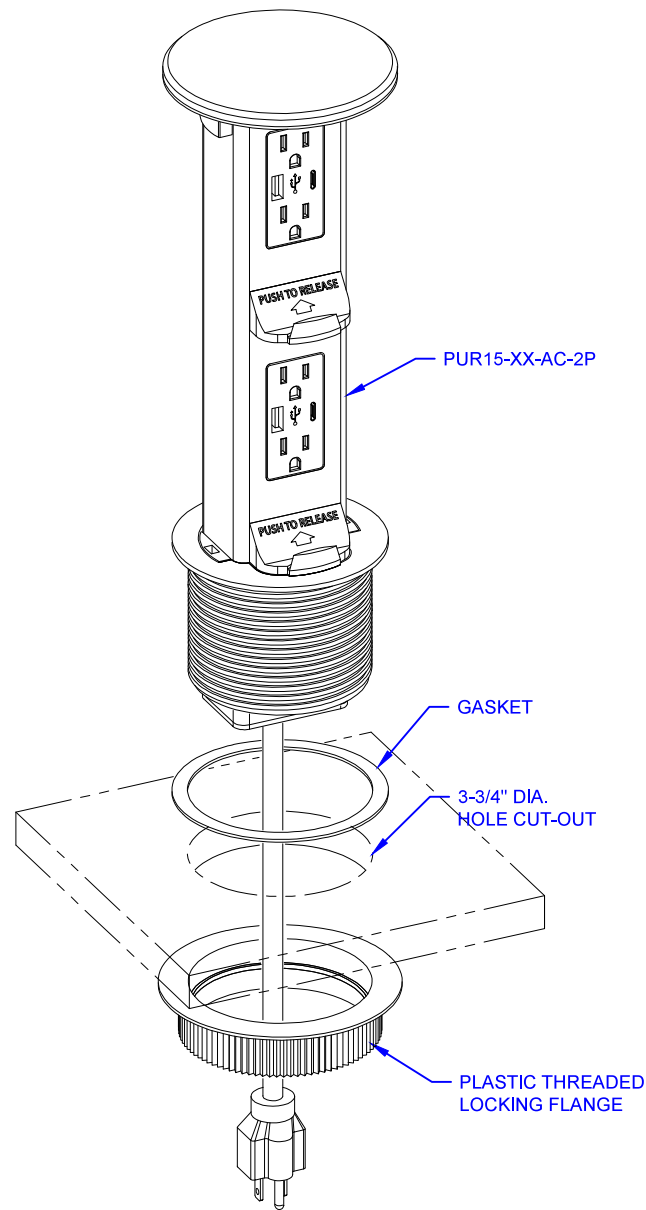

TOP VIEW

FRONT VIEW

LEW ELECTRIC FITTINGS COMPANY
 SERVING THE ELECTRICAL INDUSTRY SINCE 1901

371 Randy Rd, Carol Stream, IL 60188
 PHONE: 630.665.2075

UNLESS OTHERWISE SPECIFIED:		NAME	DATE	TITLE: PUR15-XX-AC-2P
DIMENSIONS ARE IN INCHES	DRAWN	SMK	09/20/2021	
TOLERANCES:				
FRACTIONAL ±				SIZE DWG. NO. REV A 000001 A
ANGULAR: MACH ±				
TWO PLACE DECIMAL ±				
THREE PLACE DECIMAL ±				WEIGHT: SHEET 1 OF 1
INTERPRET GEOMETRIC TOLERANCING PER:	COMMENTS:			
MATERIAL				
FINISH				
DO NOT SCALE DRAWING				