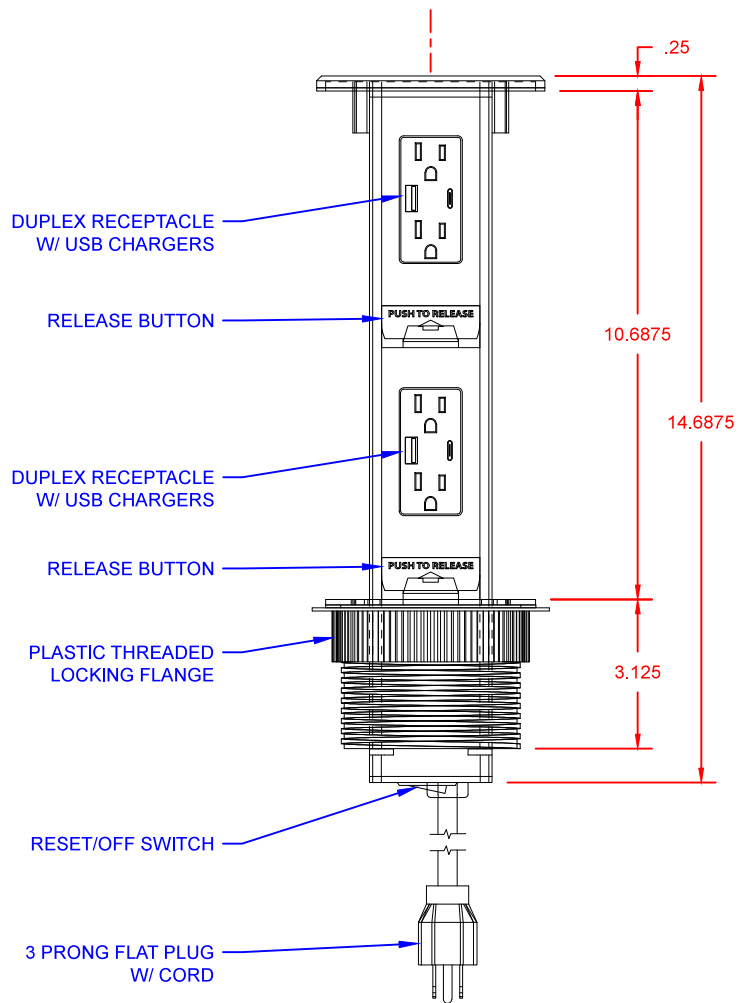

TOP VIEW

FRONT VIEW

LEW ELECTRIC FITTINGS COMPANY
 SERVING THE ELECTRICAL INDUSTRY SINCE 1901

371 Randy Rd, Carol Stream, IL 60188
 PHONE: 630.665.2075

UNLESS OTHERWISE SPECIFIED:		NAME	DATE	TITLE: PUR15-XX-AC-2P
DIMENSIONS ARE IN INCHES	DRAWN	SMK	09/20/2021	
TOLERANCES:				
FRACTIONAL ±				SIZE DWG. NO. REV A 000001 A
ANGULAR: MACH ±				
TWO PLACE DECIMAL ±				
THREE PLACE DECIMAL ±				WEIGHT: SHEET 1 OF 1
INTERPRET GEOMETRIC TOLERANCING PER:	COMMENTS:			
MATERIAL				
FINISH				
DO NOT SCALE DRAWING				