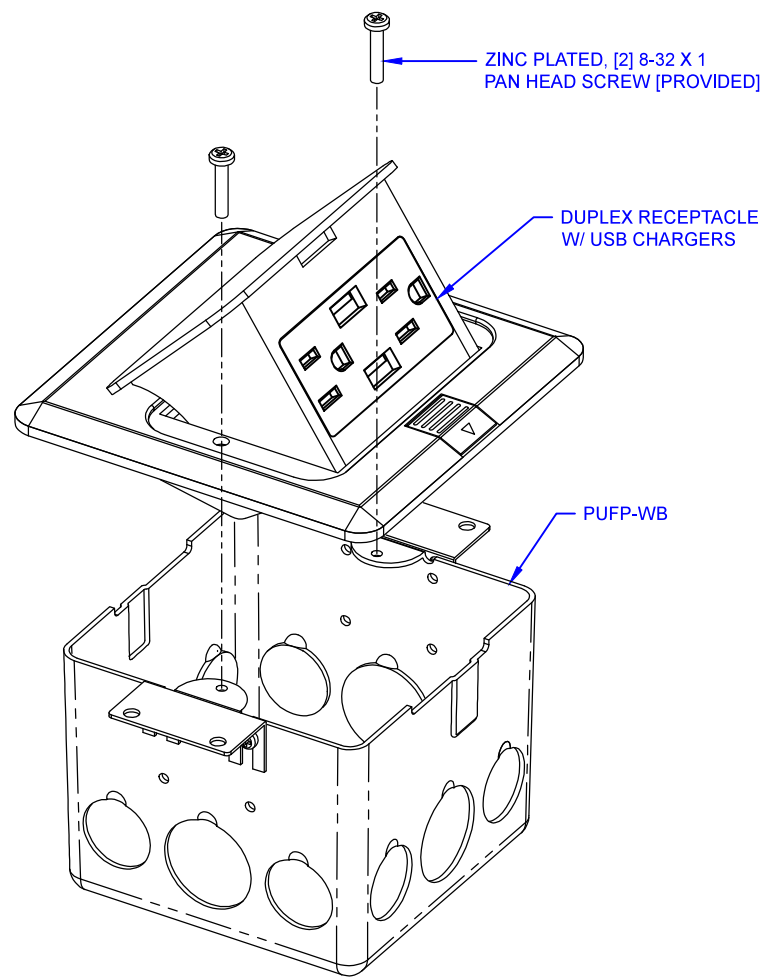

1/2" KNOCKOUT TYP.  
(OPPOSITE SIDE)

3/4" KNOCKOUT TYP.  
(OPPOSITE SIDE)

1/2" KNOCKOUT TYP.  
(OPPOSITE SIDE)

## LEW ELECTRIC FITTINGS COMPANY

SERVING THE ELECTRICAL INDUSTRY SINCE 1901

371 Randy Rd, Carol Stream, IL 60188  
PHONE: 630.665.2075

UNLESS OTHERWISE SPECIFIED:		NAME	DATE
DIMENSIONS ARE IN INCHES	DRAWN	SMK	07/17/2019
TOLERANCES:			
FRACTIONAL ±			
ANGULAR MATCH ±			
TWO PLACE DECIMAL ±			
THREE PLACE DECIMAL ±			
INTERPRET GEOMETRIC TOLERANCING PER:	COMMENTS:		
MATERIAL:			
FINISH:			
DO NOT SCALE DRAWING		SIZE	DWG. NO.
		<b>A</b>	000001
		WEIGHT:	REV
			<b>A</b>
		SHEET 1 OF 1	

**PUFP-SQ-BR-USB**

SIZE **A** DWG. NO. 000001 REV **A**

WEIGHT: SHEET 1 OF 1