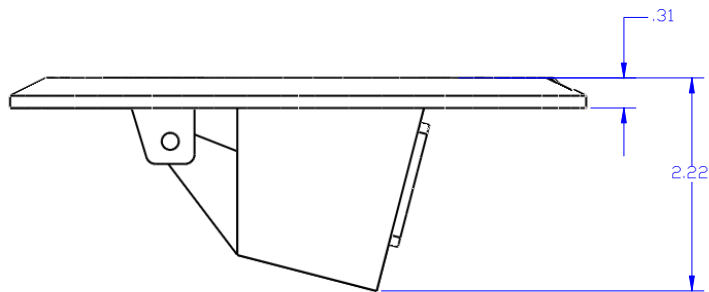

TOP VIEW

SIDE VIEW

DESCRIPTION:
6" BRASS POP UP FLOOR PLATE WITH GFI

OUTLET CLOSED

OUTLET OPEN

LEW ELECTRIC
FITTINGS COMPANY
SERVING THE ELECTRICAL INDUSTRY SINCE 1901

371 Randy Road, Carol Stream IL 60188
PHONE: 630-665-2075

UNLESS OTHERWISE SPECIFIED:	DRAWN	NAME	DATE
DIMENSIONS ARE IN INCHES		P.J.G.	12/29/2007
FRACTIONAL: ±			
ANGULAR: MATCH ± BEND ±			
TWO PLACE DECIMAL: ±			
THREE PLACE DECIMAL: ±			
INTERPRET GEOMETRIC TOLERANCING PER:	COMMENTS:		
MATERIAL:			
FINISH:			
DO NOT SCALE DRAWING			

TITLE:
PUPF-B

SIZE	DWG. NO.	REV
C	100196	A
WEIGHT:	SHEET 1 OF 6	