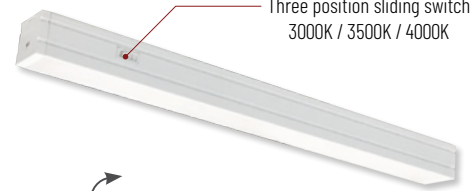

FEATURES

- Architectural extruded aluminum construction
- Symmetrical internal reflectors produce broad even light
- Frosted lens eliminates LED diode image
- 120V linear system
- 850 lumens / 10 Watts per foot
- Field Selectable CCT (3000K, 3500K or 4000K @ 90+ CRI)
- Available in 4 different lengths: 12", 16", 24" or 32"
- Linkable up to 270 Watts fixtures (about 27')
- Less than 1" in depth.
- Self contained dimmable electronic driver in each unit
- 0° to 90° adjustable mounting brackets included

NUA-972W: 72" Jumper Cable

NUA-909W: Adjustable Mounting Brackets (set of two - included with each luminaire)

LABELS AND LISTINGS

- cULus Listed for Dry Location
- ENERGY STAR® Certified
- 5-Year Limited Warranty
- Certified to the high efficacy requirements of California Title 24 JA8-2019

PRODUCT IMAGES & DIMENSIONS

Selectable CCT

Three position sliding switch
3000K / 3500K / 4000K

90° Adjustability
with included
mounting brackets

3-wire system
meets most code
requirements

0-90° ADJUSTABILITY