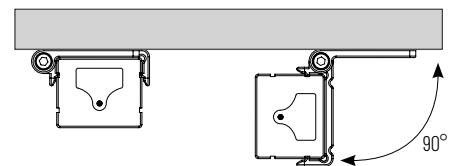

PRODUCT IMAGES & DIMENSIONS

Selectable CCT

Three position sliding switch
3000K / 3500K / 4000K

90° Adjustability
with included
mounting brackets

3-wire system
meets most code
requirements

0-90° ADJUSTABILITY