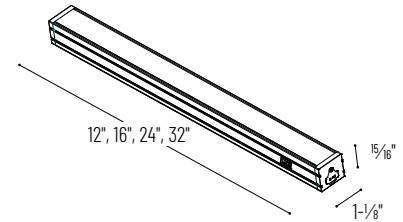

PRODUCT IMAGES & DIMENSIONS

Selectable CCT

Three position sliding switch
3000K / 3500K / 4000K

90° Adjustability
with included
mounting brackets

3-wire system
meets most code
requirements

0-90° ADJUSTABILITY