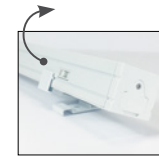

90° Adjustability
with included
mounting brackets