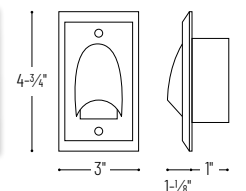

## Mia Die-Cast Mini LED Step Light (Non-Dimmable)

Face Plate	Color Temperature	Finish
<b>NSW-671</b> = Horizontal Louver	<b>/30</b> = 3000K	<b>BN</b> = Brushed Nickel <b>W</b> = White
<b>NSW-672</b> = Lensed	<b>/30</b> = 3000K	<b>BN</b> = Brushed Nickel
<b>NSW-673</b> = Horizontal Shroud		<b>BZ</b> = Bronze
<b>NSW-674</b> = Vertical Louver		<b>W</b> = White
<b>NSW-675</b> = Vertical Shroud		

### PRODUCT IMAGES AND DIMENSIONS

**NSW-671/30**  
Horizontal Louver

**NSW-672/30**  
Lensed

**NSW-673/30**  
Horizontal Shroud

**NSW-674/30**  
Vertical Louver

**NSW-675/30**  
Vertical Shroud

Example: **NSW-673/30W** - Mia LED Step Light, Horizontal Shroud (Non-Dimmable), 3000K, White finish