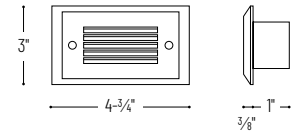

FEATURES

- 120-277V Non-Dimmable
- cULus listed for Wet Location
- Heavy duty plastic housing
- Twelve LEDs offer a total load of only 1.5W
- Save over 80% when compared to 10W incandescent step lights
- Integrated, embedded driver
- 50,000 hours at 70% lumen maintenance rated life
- No harmful ultra violet light, infrared wavelengths, or light leak
- Available in Bronze, Brushed Nickel, or White finishes
- Five different face plate styles

CONSTRUCTION

Housing: Die-cast aluminum

Mounting: Easily installs in a standard single gang junction box.

Note: IP65 rating for outdoor applications require watertight junction box and gasket (sold separately)

ELECTRICAL

Input Voltage: 120-277V

Lumens / Wattage:

NSW-671/30W: 8lm / 1.5W

NSW-672/30W: 13lm / 1.5W

NSW-673/30W: 13lm / 1.5W

NSW-674/30W: 8lm / 1.5W

NSW-675/30W: 9lm / 1.5W

Color Temperature: 3000K

Color Rendering Index: 80+ CRI

Dimming: Non-Dimmable

LABELS AND LISTINGS

- cULus Listed for Wet Location
- 5-Year Limited Warranty

Mia Die-Cast Mini LED Step Light (Non-Dimmable)

Face Plate	Color Temperature	Finish
NSW-671 = Horizontal Louver	/30 = 3000K	BN = Brushed Nickel W = White
NSW-672 = Lensed	/30 = 3000K	BN = Brushed Nickel
NSW-673 = Horizontal Shroud		BZ = Bronze
NSW-674 = Vertical Louver		W = White
NSW-675 = Vertical Shroud		

PRODUCT IMAGES AND DIMENSIONS

NSW-671/30
Horizontal Louver