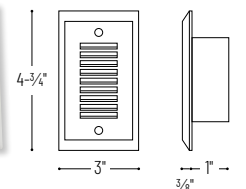

## Mia Die-Cast Mini LED Step Light (Non-Dimmable)

Face Plate	Color Temperature	Finish
<b>NSW-671</b> = Horizontal Louver	<b>/30</b> = 3000K	<b>BN</b> = Brushed Nickel <b>W</b> = White
<b>NSW-672</b> = Lensed	<b>/30</b> = 3000K	<b>BN</b> = Brushed Nickel
<b>NSW-673</b> = Horizontal Shroud		<b>BZ</b> = Bronze
<b>NSW-674</b> = Vertical Louver		<b>W</b> = White
<b>NSW-675</b> = Vertical Shroud		

### PRODUCT IMAGES AND DIMENSIONS

**NSW-671/30**  
Horizontal Louver

**NSW-672/30**  
Lensed

**NSW-673/30**  
Horizontal Shroud

**NSW-674/30**  
Vertical Louver

**NSW-675/30**  
Vertical Shroud

Example: **NSW-673/30W** - Mia LED Step Light, Horizontal Shroud (Non-Dimmable), 3000K, White finish