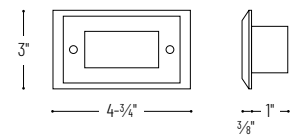

NSW-672/30
Lensed