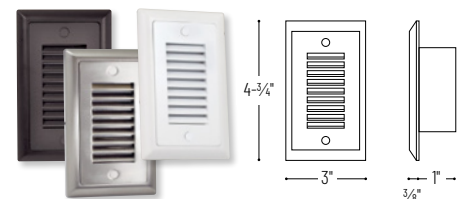

## Mia Die-Cast Mini LED Step Light (Non-Dimmable)

Face Plate	Color Temperature	Finish
<b>NSW-671</b> = Horizontal Louver	<b>/30</b> = 3000K	<b>BN</b> = Brushed Nickel <b>W</b> = White
<b>NSW-672</b> = Lensed	<b>/30</b> = 3000K	<b>BN</b> = Brushed Nickel
<b>NSW-673</b> = Horizontal Shroud		<b>BZ</b> = Bronze
<b>NSW-674</b> = Vertical Louver		<b>W</b> = White
<b>NSW-675</b> = Vertical Shroud		

### PRODUCT IMAGES AND DIMENSIONS

**NSW-671/30**  
Horizontal Louver

**NSW-672/30**  
Lensed

**NSW-673/30**  
Horizontal Shroud

**NSW-674/30**  
Vertical Louver

**NSW-675/30**  
Vertical Shroud

Example: **NSW-673/30W** - Mia LED Step Light, Horizontal Shroud (Non-Dimmable), 3000K, White finish