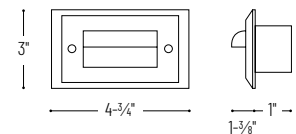

NSW-673/30
Horizontal Shroud