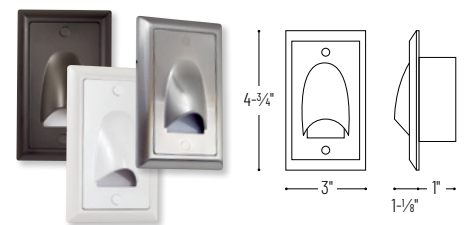

## Mia Die-Cast Mini LED Step Light (Non-Dimmable)

Face Plate	Color Temperature	Finish
<b>NSW-671</b> = Horizontal Louver	<b>/30</b> = 3000K	<b>BN</b> = Brushed Nickel <b>W</b> = White
<b>NSW-672</b> = Lensed	<b>/30</b> = 3000K	<b>BN</b> = Brushed Nickel
<b>NSW-673</b> = Horizontal Shroud		<b>BZ</b> = Bronze
<b>NSW-674</b> = Vertical Louver		<b>W</b> = White
<b>NSW-675</b> = Vertical Shroud		

### PRODUCT IMAGES AND DIMENSIONS

**NSW-671/30**  
Horizontal Louver

**NSW-672/30**  
Lensed

**NSW-673/30**  
Horizontal Shroud

**NSW-674/30**  
Vertical Louver

**NSW-675/30**  
Vertical Shroud

Example: **NSW-673/30W** - Mia LED Step Light, Horizontal Shroud (Non-Dimmable), 3000K, White finish