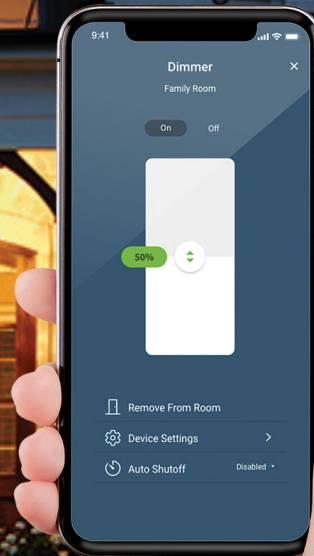

decora smart®

Take charge of your home's lighting with easy, customizable smart technology.

Enhancing your home with smart lighting control is easy.

Add the safety and convenience of automated lighting to your home with the Leviton Decora Smart® family of products, so you can take control of your lighting while at home or when away. Use the My Leviton app to create schedules so lights come on automatically or use your voice to dim a light, adjust a ceiling fan, turn off a lamp and more.

Leviton Decora Smart has robust solutions using industry-leading technology: Wi-Fi®, Z-Wave Plus® and Zigbee 3.0. Based upon your needs and comfort level, you can start small with a smart dimmer or choose to outfit your entire home. Browse the different technologies and choose the best fit for you.