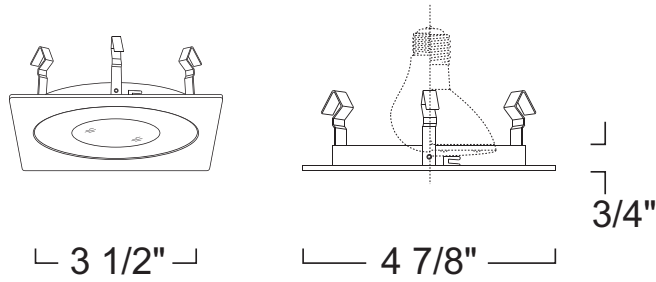

## LRQ925 - SQUARE DECO GLASS PINHOLE 4" LINE VOLTAGE TRIMS

-Available w/ Reflector. Not for use with Remodel Housings.

### SPECIFICATION

120V 50W Max PAR20 MED E26  
 40W

**Application:** Simple, functional and decorative luminaire perfect for today's ever changing modern interiors. Available in standard and new designer finishes. These elegant trims can be easily installed into an existing 4" round aperture housing, for low and mid level illumination.