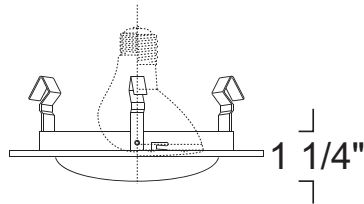

LRQ924 - SQUARE DECO GLASS DOME 4" LINE VOLTAGE TRIMS

3 1/2"

4 7/8"

Not for use with Remodel Housings.

SPECIFICATION

120V 50W Max R20/PAR20 MED E26
40W A19

Application: Simple, functional and decorative luminaire perfect for today's ever changing modern interiors. Available in standard and new designer finishes. These elegant trims can be easily installed into an existing 4" round aperture housing, for low and mid level illumination.

Gasket: Supplied with gasket to prevent light leakage and unsightly heat streaks on ceiling surface.

Mounting: Steel pressure springs mounted on trim to ensure positive retention inside housing.

Square Ring Finish: Die-Formed Aluminum Trim Ring Available in White, Black, Chrome, Natural, Copper and Mocha.