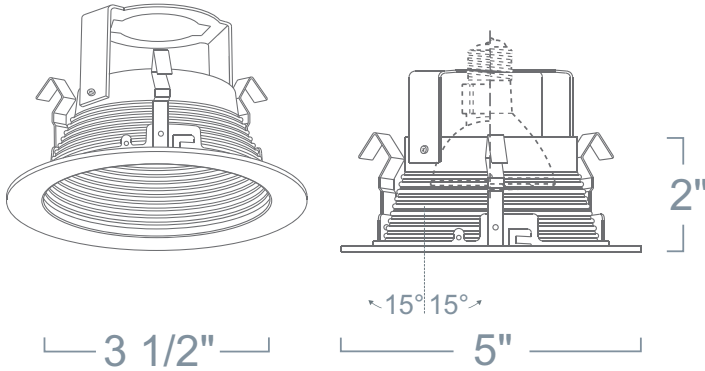

LRM985 - ADJUSTABLE METAL BAFFLE 4" LINE VOLTAGE TRIMS

SPECIFICATION

120V 50W Max PAR20 MED E26

Application: For accent and task lighting applications. The 4" baffle trim with its clean and durable die-cast construction provides a smooth illumination in short throw distances such as soffits and counters.

Gasket: Supplied with gasket to prevent light leakage and unsightly heat streaks on ceiling surface.

Mounting: Steel pressure springs mounted on trim to ensure positive retention inside housing.

Baffle Finish: Die-formed aluminum baffle ridges eliminate stray light. Available in White, Black, All Natural* and All Copper*.

Ring Finish: Die-Formed Aluminum Trim Ring Available in White, Black, Natural, Copper and Mocha.

Label: UL Listed, cETL Listed

COMPATIBILITY

LH99

STANDARD E26
HOUSING

LH99IC

IC DOUBLE WALL E26
HOUSING

LH99R