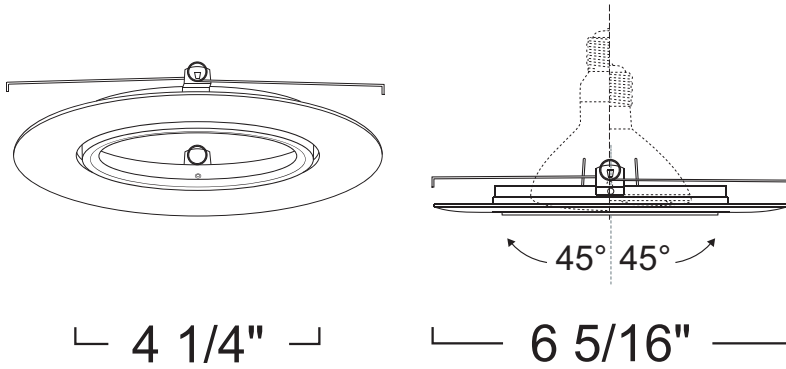

## LR569 - ADJUSTABLE GIMBAL 5" LINE VOLTAGE TRIMS

### SPECIFICATION

120V 75W Max PAR30 MED E26

**Application:** Standard in residential adjustable illumination, these trims provide flexibility and versatility from a single rotary axis. They double as both a downlight and as an accent light. They are an economical way to provide general and accent lighting with both vertical and horizontal aiming capabilities. Their large degrees of rotation result in both streamlined style and practical ergonomics. PAR gimballs offer a smaller opening aperture, as well as a more controlled light beam for accenting objects.