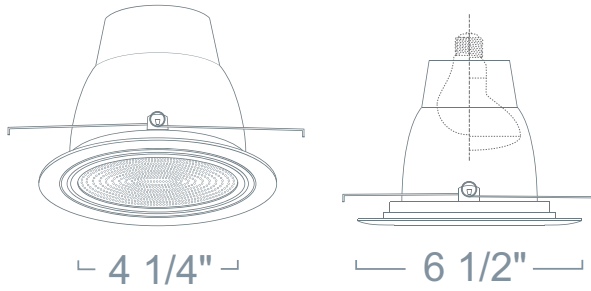

LR531 - ALBALITE SHOWER TRIM 5" LINE VOLTAGE TRIMS

Comes with glass albalite lens.

SPECIFICATION

120V 60W Max A19/PAR30 MED E26

Application: The 5" line voltage lensed trim is an excellent choice to illuminate a shower or bath. These trims produce a strong vibrant light that fully illuminates the shower and bath areas without drawing attention to the source. These trims are also available with a clear reflector when greater illumination is desired without increasing the lamp wattage.

Mounting: Steel pressure springs mounted on trim to ensure positive retention inside housing.

Finish: Spun Aluminum Reflector/ Die-Formed Aluminum Trim Ring Only available in White.

Label: UL Listed, cETL Listed