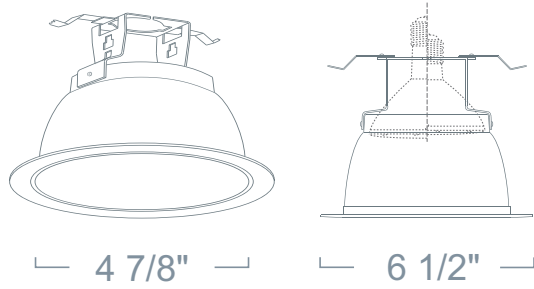

## LR516 - REFLECTOR 5" LINE VOLTAGE TRIMS

Integral mounting plate allows for accurate position for long and short neck lamps.

### SPECIFICATION

120V 75W Max R30/PAR30 MED E26

**Application:** Suitable for general illumination in residential, retail, and light commercial applications where the ceiling does not exceed 8 feet. Each trim is dedicated to the use of a PAR30 lamp that provides even illumination in both general and accent lighting applications. With several styles and colors to choose from, the 5" reflector trim is the ideal trim to enhance the décor of any room. The typical general illumination spacing for a room with an 8' ceiling height would be 6' on center.