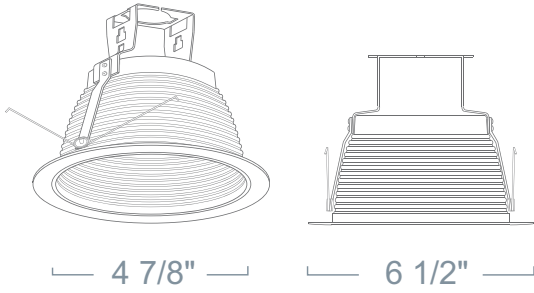

LR503 - METAL BAFFLE W/ BRACKETS 5" LINE VOLTAGE TRIMS

For PAR30 lamp use P260 socket extender.

SPECIFICATION

120V 75W Max R30/PAR30 MED E26

Application: Used for general ambient lighting. This traditional look of the baffle trim creates proper lighting that can be used in residential, retail, and light commercial applications.

Mounting: Steel pressure springs mounted on trim to ensure positive retention inside housing.

Baffle Finish: Die-formed aluminum baffle ridges eliminate stray light. Available in White, Black and All Natural*.