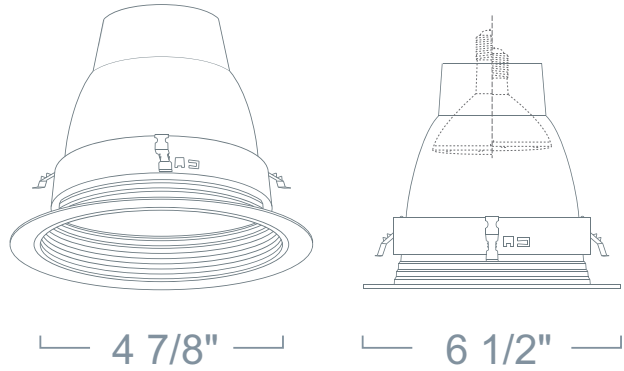

LR502 - BAFFLE W/ CLEAR REFLECTOR

5" LINE VOLTAGE TRIMS

SPECIFICATION

120V 75W Max PAR30/R30/A19 MED E26

Application: Used for general ambient lighting. This traditional look of the baffle trim creates proper lighting that can be used in residential, retail, and light commercial applications.

Mounting: Steel pressure springs mounted on trim to ensure positive retention inside housing.

Baffle Finish: Spun Aluminum Reflector. Die-formed aluminum baffle ridges eliminate stray light. Available in White, Black and All Natural*.

Ring Finish: Die-Formed Aluminum Trim Ring Available in White, Black, Natural and Copper.

Label: UL Listed, cETL Listed

COMPATIBILITY

LHS

STANDARD NEW
CONSTRUCTION
HOUSING

LHSR

STANDARD REMODEL
HOUSING

Note: Wattage limitations on compatible items must be met.