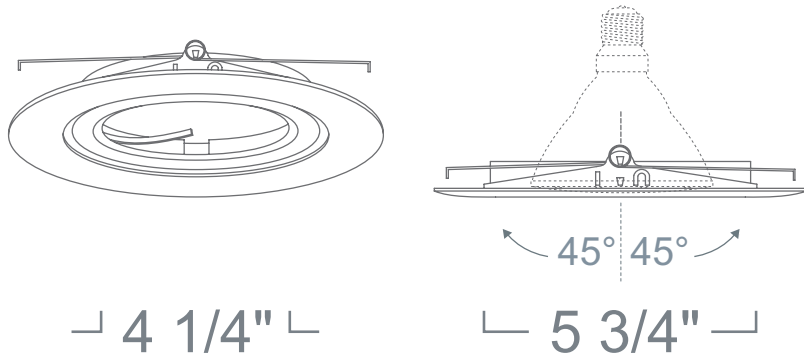

LR340 - GIMBAL RING 6" LINE VOLTAGE TRIMS

SPECIFICATION

120V 150W Max PAR38 MED E26

Application: The standard in residential adjustable illumination, these **gimbal** style trims provide flexibility and versatility from a single rotary axis. They double as both a downlight and as an accent light. They are an economic way to provide general and accent lighting with both vertical and horizontal aiming capabilities. Their large degrees of rotation result in both streamlined style and practical ergonomics. **PAR38** gimballs offer higher wattages accenting object far away objects.

Mounting: Steel pressure springs mounted on trim to ensure positive retention inside housing.

Ring Finish: Die-Formed Construction Available in White, Black, Gold, Natural, Copper and Chrome.

COMPATIBILITY