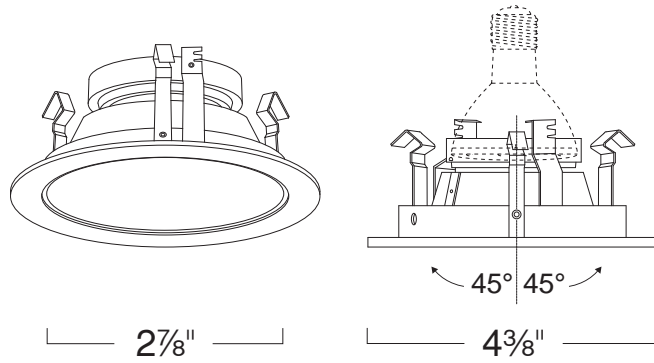

LR317 - REFLECTOR W/ FLAT FROSTED LENS 3" LINE VOLTAGE PAR20 DOWNLIGHT RECESSED LIGHTING

SPECIFICATION

120V 40W Max PAR20/PAR16 MED E26

Application: A perfect choice to illuminate a shower or bath. With its small aperture and incandescent light source, these trims produce a strong vibrant light that fully illuminates the shower and bath areas without drawing attention to the source.

Mounting: Steel pressure springs mounted on trim to ensure positive retention inside housing.

Ring Finish: Die-Formed Aluminum Trim Ring Available in White, Natural, Copper and Mocha.

Label: cETL Listed