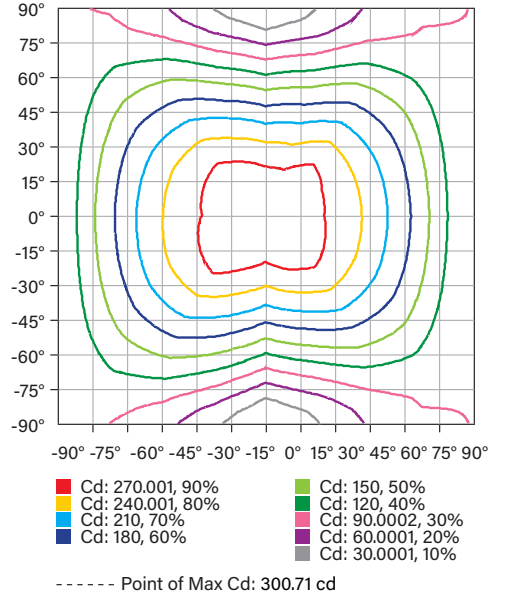

KT-MPLLEDXXPS-XA-8CSN

MULTI-PURPOSE LINEAR FIXTURE

PERFORMANCE SPECIFICATIONS DETAILED (CONTINUED)

Catalog Number	Input Voltage	Selectable Wattage	Selectable CCT	Lumens	Lumens / Foot	Efficacy	CRI	Power Factor	Lifetime
KT-MPLLED64PS-8A-8CSN	120-277V	64W	3000K	8,061	1,008	125.4 lm/W	> 80	> 0.90	50,000 hrs
			3500K	8,139	1,017	126.5 lm/W			
			4000K	8,174	1,021	127.9 lm/W			
			5000K	8,297	1,037	128.7 lm/W			
			7100K	8,210	1,026	127.5 lm/W			
		52W	3000K	6,521	815	125.4 lm/W			
			3500K	6,578	822	126.5 lm/W			
			4000K	6,651	831	127.9 lm/W			
			5000K	6,692	837	128.7 lm/W			
			7100K	6,630	829	127.5 lm/W			
		36W	3000K	4,514	564	125.4 lm/W			
			3500K	4,554	569	126.5 lm/W			
			4000K	4,604	576	127.9 lm/W			
			5000K	4,633	579	128.7 lm/W			
			7100K	4,590	574	127.5 lm/W			

ONE CATALOG NUMBER WITH 9 DIFFERENT OPTIONS

* Preset to highest lumen output (Highest Wattage / 5000K)
 * Color Uniformity: CCT (Correlated Color Temperature) range as per guidelines outlined in ANSI C78.377-2017.

PHOTOMETRIC SPECIFICATIONS

POLAR CANDELA DISTRIBUTION

LUX DISTANCE CURVE

ISOCANDELA PLOT

KT-MPLLEDXXPS-XA-8CSN

MULTI-PURPOSE LINEAR FIXTURE

PHYSICAL SPECIFICATIONS

WITHOUT CLIPS