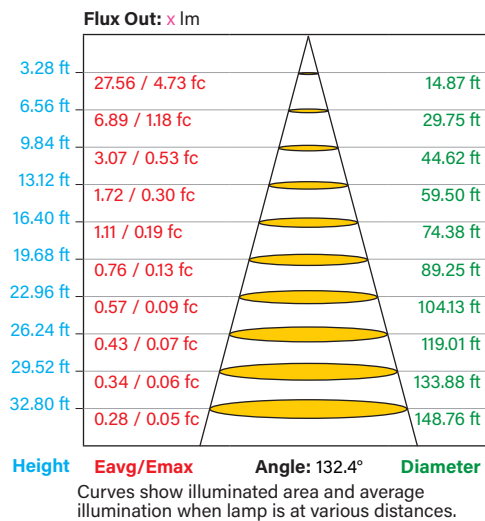

ONE CATALOG NUMBER WITH 9 DIFFERENT OPTIONS

* Preset to highest lumen output (Highest Wattage / 5000K)
 * Color Uniformity: CCT (Correlated Color Temperature) range as per guidelines outlined in ANSI C78.377-2017.

PHOTOMETRIC SPECIFICATIONS

POLAR CANDELA DISTRIBUTION

LUX DISTANCE CURVE

ISOCANDELA PLOT

KT-MPLLEDXXPS-XA-8CSN

MULTI-PURPOSE LINEAR FIXTURE

PHYSICAL SPECIFICATIONS

WITHOUT CLIPS

7 Style Designation

8 80 CRI

9 Color Select

10 Color Select Designation

8 Wattage

16	16W, 12W, 9W
32	32W, 24W, 18W
64	64W, 52W, 36W

6 Nominal Length

2	2ft
4	4ft
8	8ft