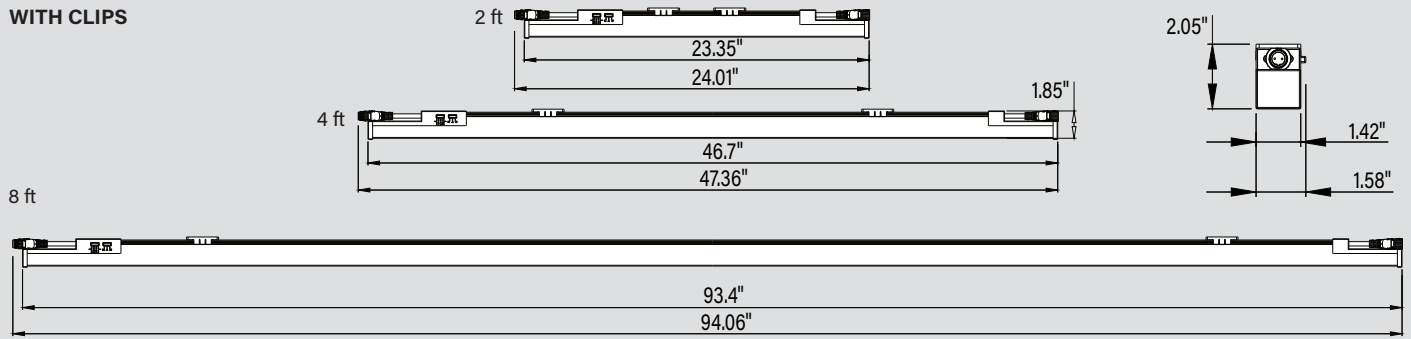

KT-MPLLEDXXPS-XA-8CSN

MULTI-PURPOSE LINEAR FIXTURE

PHYSICAL SPECIFICATIONS

WITHOUT CLIPS

WITH CLIPS

METAL CLIP