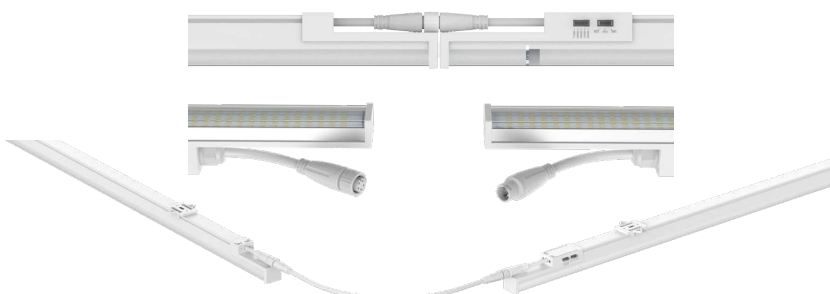

PRODUCT IMAGES