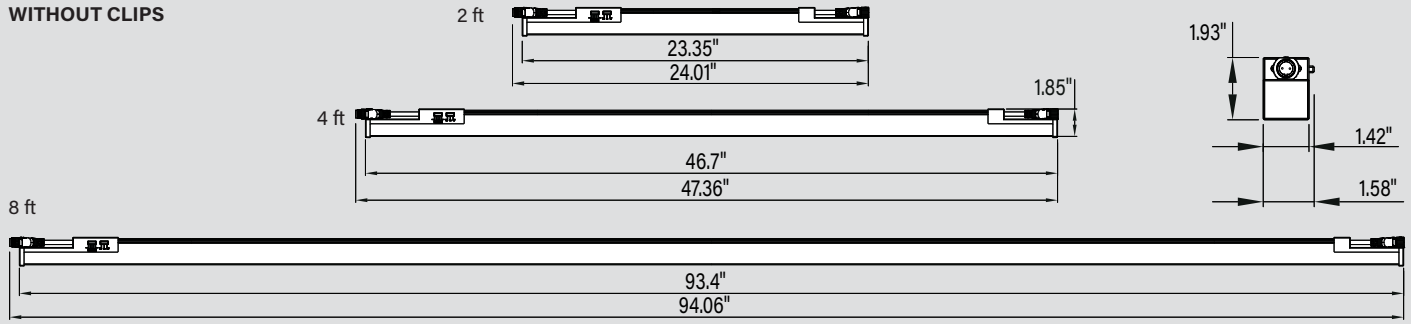

PHOTOMETRIC SPECIFICATIONS

POLAR CANDELA DISTRIBUTION

LUX DISTANCE CURVE

ISOCANDELA PLOT

KT-MPLLEDXXPS-XA-8CSN

MULTI-PURPOSE LINEAR FIXTURE

PHYSICAL SPECIFICATIONS

WITHOUT CLIPS