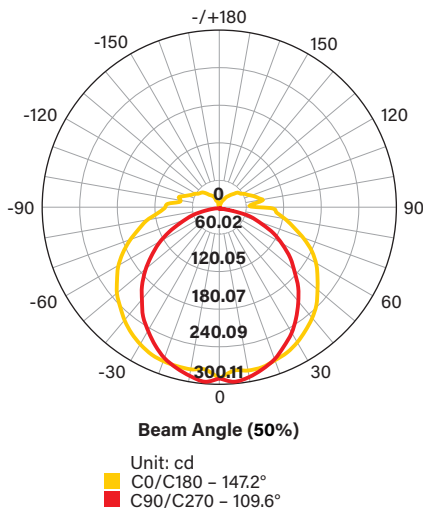

KT-MPLLEDXXPS-XA-8CSN

MULTI-PURPOSE LINEAR FIXTURE

PERFORMANCE SPECIFICATIONS DETAILED (CONTINUED)

Catalog Number	Input Voltage	Selectable Wattage	Selectable CCT	Lumens	Lumens / Foot	Efficacy	CRI	Power Factor	Lifetime
KT-MPLLED64PS-8A-8CSN	120-277V	64W	3000K	8,061	1,008	125.4 lm/W	> 80	> 0.90	50,000 hrs
			3500K	8,139	1,017	126.5 lm/W			
			4000K	8,174	1,021	127.9 lm/W			
			5000K	8,297	1,037	128.7 lm/W			
			7100K	8,210	1,026	127.5 lm/W			
		52W	3000K	6,521	815	125.4 lm/W			
			3500K	6,578	822	126.5 lm/W			
			4000K	6,651	831	127.9 lm/W			
			5000K	6,692	837	128.7 lm/W			
			7100K	6,630	829	127.5 lm/W			
		36W	3000K	4,514	564	125.4 lm/W			
			3500K	4,554	569	126.5 lm/W			
			4000K	4,604	576	127.9 lm/W			
			5000K	4,633	579	128.7 lm/W			
			7100K	4,590	574	127.5 lm/W			

ONE CATALOG NUMBER WITH 9 DIFFERENT OPTIONS

* Preset to highest lumen output (Highest Wattage / 5000K)
* Color Uniformity: CCT (Correlated Color Temperature) range as per guidelines outlined in ANSI C78.377-2017.

PHOTOMETRIC SPECIFICATIONS

POLAR CANDELA DISTRIBUTION