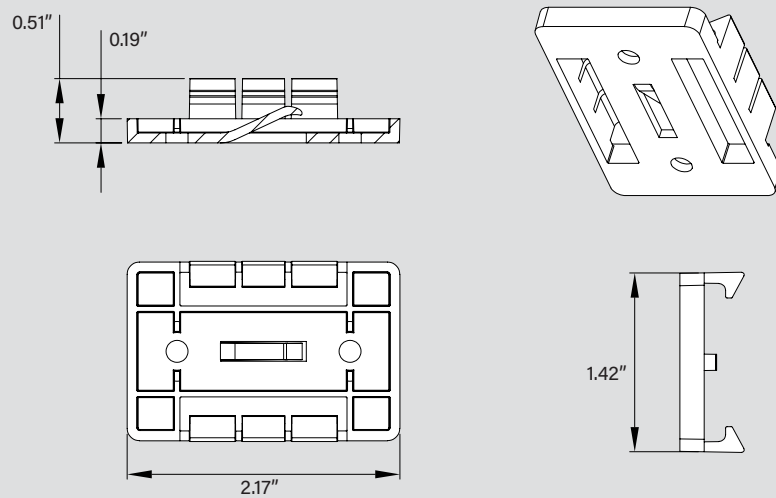

KT-MPLLEDXXPS-XA-8CSN

MULTI-PURPOSE LINEAR FIXTURE

PHYSICAL SPECIFICATIONS

WITHOUT CLIPS

WITH CLIPS

METAL CLIP