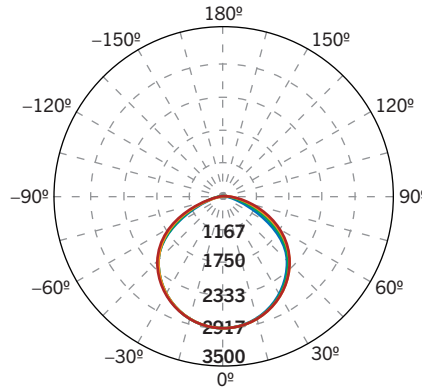

PERFORMANCE SPECIFICATIONS

Catalog Number	Wattage	Selectable CCT *	Lumens	Efficacy	Input Voltage	Housing Color	CRI	Dimming	Mounting	Rated Life	Legacy Equivalent
KT-FLED75-R1A-UNV-8CSB-VDIM-W	75W	3000K	9150 lm	122 lm/W	120–277V	White	>80	0–10V	Universal: 2 3/8" Slip fitter or trunnion	50,000 hrs	250–320W MH
		4000K	10725 lm	143 lm/W							
		5000K	10050 lm	134 lm/W							

* Color Uniformity: CCT (Correlated Color Temperature) range as per guidelines outlined in ANSI C78.377-2017

KT-FLED75-R1A-UNV-8CSB-VDIM-W

COMPACT 75W GENERAL-PURPOSE LED FLOODLIGHT

PHOTOMETRIC SPECIFICATIONS

ISOCANDELA PLOT

LUMINOUS INTENSITY DISTRIBUTION

Average diffuse angle (50%): 114.2°

- 1 Blue - 0° H
- 2 Red - 90° H
- 3 Green - 22.5° H
- 4 Orange - 45° H
- 5 Grey - 67.5° H

FLUX DISTRIBUTION

Zone	Lumens	% Luminaire
Forward Light	4,702 lm	49.6%
0°-30°	1,377 lm	14.4%
30°-60°	2,659 lm	27.8%
60°-80°	696 lm	7.3%
80°-90°	10 lm	0.1%
Back Light	4,814 lm	50.4%
0°-30°	1,366 lm	14.3%
30°-60°	2,644 lm	27.7%
60°-80°	788 lm	8.2%
80°-90°	16 lm	0.2%
Up Light	0 lm	0.0%
90°-100°	0 lm	0.0%
100°-180°	0 lm	0.0%

LIGHT DISTRIBUTION PATTERNS (Isometric view from above)

Building exterior mounted at 20', 30° below horizontal

Ground mounted at 6" above ground, 10° above horizontal, shining towards building exterior wall at 28' away