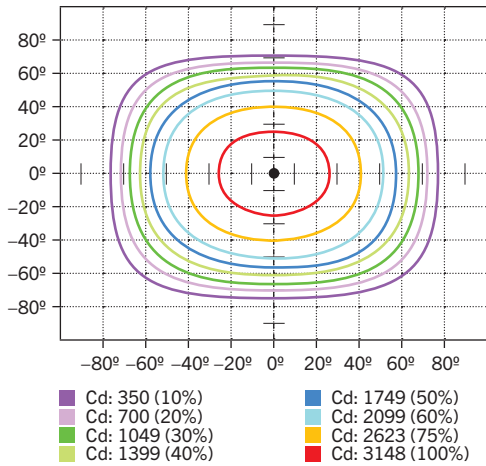

10 YEAR
LIMITED WARRANTY

PRODUCT FEATURES

- Keystone Color Select technology (3000/4000/5000K)
- Uniform, wide flood design (NEMA 7H x 7V distribution pattern)
- Heavy-duty, die cast aluminum housing featuring built-in glare visor and tempered glass lens
- Powered by Keystone 0–10V dimming LED drivers
- Built-in dusk-to-dawn photocell behind translucent 3/4" threaded plug with anti-yellowing agent
- Heavy-duty slip fitter mount and trunnion mount options included
- Ambient operating temperature: –40°C/–40°F to 45°C/113°F
- UL listed for wet locations, IP65
- 0–10V dimming, 10% min
- Power Factor: >0.95
- THD: <20%
- LED chip lifetime: L70 >100,000 hrs @ 25°C/77°F ambient fixture temp
- Meets FCC Part 15, Part B, Class A standards for conducted and radiated emissions
- 18" input cable, pre-stripped
- Fixture impact rating IK07

PERFORMANCE SPECIFICATIONS

Catalog Number	Wattage	Selectable CCT *	Lumens	Efficacy	Input Voltage	Housing Color	CRI	Dimming	Mounting	Rated Life	Legacy Equivalent
KT-FLED75-R1A-UNV-8CSB-VDIM-W	75W	3000K	9150 lm	122 lm/W	120–277V	White	>80	0–10V	Universal: 2 3/8" Slip fitter or trunnion	50,000 hrs	250–320W MH
		4000K	10725 lm	143 lm/W							
		5000K	10050 lm	134 lm/W							

* Color Uniformity: CCT (Correlated Color Temperature) range as per guidelines outlined in ANSI C78.377-2017

KT-FLED75-R1A-UNV-8CSB-VDIM-W

COMPACT 75W GENERAL-PURPOSE LED FLOODLIGHT

PHOTOMETRIC SPECIFICATIONS

ISOCANDELA PLOT

LUMINOUS INTENSITY DISTRIBUTION

Average diffuse angle (50%): 114.2°

- 1 Blue - 0° H
- 2 Red - 90° H
- 3 Green - 22.5° H
- 4 Orange - 45° H
- 5 Grey - 67.5° H

FLUX DISTRIBUTION

Zone	Lumens	% Luminaire
Forward Light	4,702 lm	49.6%
0°-30°	1,377 lm	14.4%
30°-60°	2,659 lm	27.8%
60°-80°	696 lm	7.3%
80°-90°	10 lm	0.1%
Back Light	4,814 lm	50.4%
0°-30°	1,366 lm	14.3%
30°-60°	2,644 lm	27.7%
60°-80°	788 lm	8.2%
80°-90°	16 lm	0.2%
Up Light	0 lm	0.0%
90°-100°	0 lm	0.0%
100°-180°	0 lm	0.0%