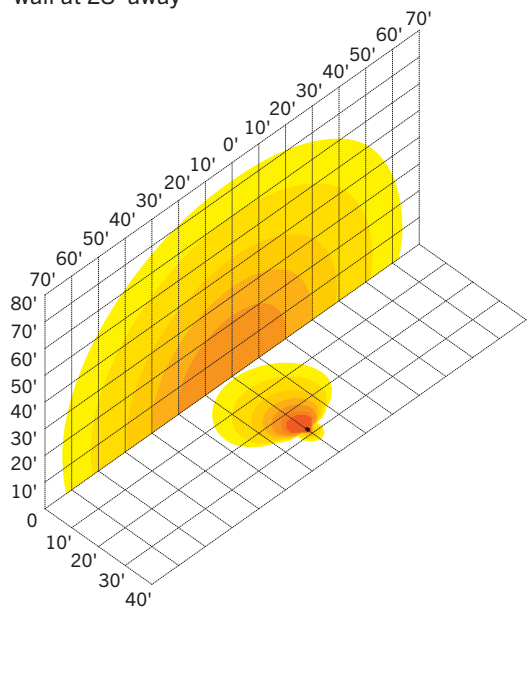

* Color Uniformity: CCT (Correlated Color Temperature) range as per guidelines outlined in ANSI C78.377-2017

KT-FLED75-R1A-UNV-8CSB-VDIM-W

COMPACT 75W GENERAL-PURPOSE LED FLOODLIGHT

PHOTOMETRIC SPECIFICATIONS

ISOCANDELA PLOT

LUMINOUS INTENSITY DISTRIBUTION

Average diffuse angle (50%): 114.2°

- 1 Blue - 0° H
- 2 Red - 90° H
- 3 Green - 22.5° H
- 4 Orange - 45° H
- 5 Grey - 67.5° H

FLUX DISTRIBUTION

Zone	Lumens	% Luminaire
Forward Light	4,702 lm	49.6%
0°-30°	1,377 lm	14.4%
30°-60°	2,659 lm	27.8%
60°-80°	696 lm	7.3%
80°-90°	10 lm	0.1%
Back Light	4,814 lm	50.4%
0°-30°	1,366 lm	14.3%
30°-60°	2,644 lm	27.7%
60°-80°	788 lm	8.2%
80°-90°	16 lm	0.2%
Up Light	0 lm	0.0%
90°-100°	0 lm	0.0%
100°-180°	0 lm	0.0%

LIGHT DISTRIBUTION PATTERNS (Isometric view from above)

Building exterior mounted at 20', 30° below horizontal

Ground mounted at 6" above ground, 10° above horizontal, shining towards building exterior wall at 28' away