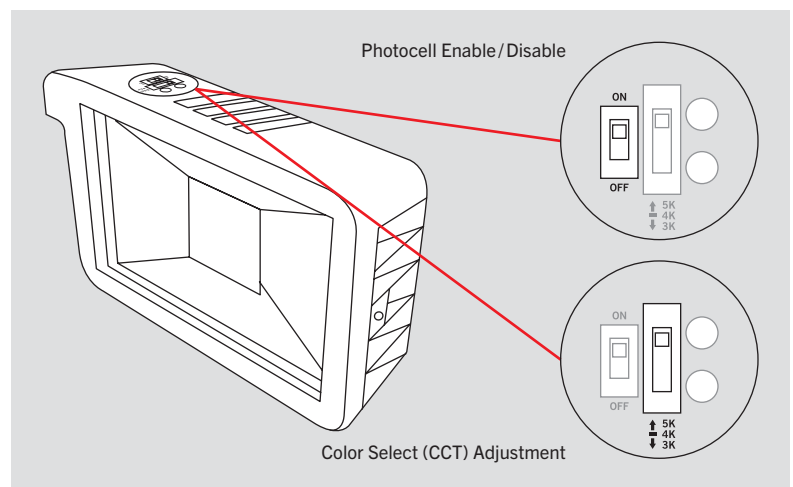

COLOR SELECT (CCT) ADJUSTMENT

This fixture is equipped with Color Select technology. There is an adjustable dip switch behind the translucent knock-out (KO) cover to change CCT between 5000K, 4000K, and 3000K (see illustrations to the right). Fixture comes pre-set at 5000K unless otherwise noted.