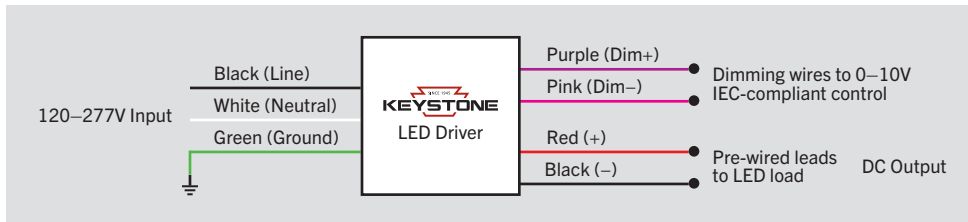

- 0.1 fc
- 0.2 fc
- 0.5 fc
- 1.0 fc
- 2.0 fc
- 5.0 fc
- 10.0 fc

KT-FLED75-R1A-UNV-8CSB-VDIM-W

COMPACT 75W GENERAL-PURPOSE LED FLOODLIGHT

PHYSICAL SPECIFICATIONS

	EPA
Mounted Vertical	0.62 sq/ft
Mounted Horizontal	0.30 sq/ft
Mounted 45°	0.65 sq/ft

GENERAL SETUP INSTRUCTIONS

GENERAL WIRING DIAGRAM

Caution: Before installing, make certain that AC power to the fixture is off.

Caution: The electrical rating of this product is 120–277V. Installer must confirm that there is 120–277V at the fixture before installation.