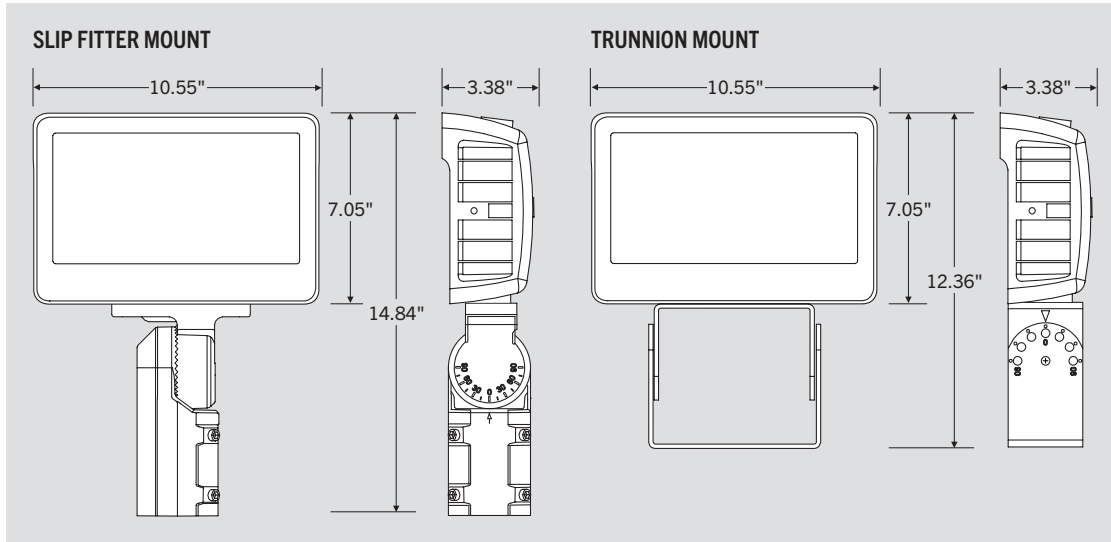

LIGHT DISTRIBUTION PATTERNS (Isometric view from above)

Building exterior mounted at 20', 30° below horizontal

Ground mounted at 6" above ground, 10° above horizontal, shining towards building exterior wall at 28' away

- 0.1 fc
- 0.2 fc
- 0.5 fc
- 1.0 fc
- 2.0 fc
- 5.0 fc
- 10.0 fc

KT-FLED75-R1A-UNV-8CSB-VDIM-W

COMPACT 75W GENERAL-PURPOSE LED FLOODLIGHT

PHYSICAL SPECIFICATIONS

	EPA
Mounted Vertical	0.62 sq/ft
Mounted Horizontal	0.30 sq/ft
Mounted 45°	0.65 sq/ft