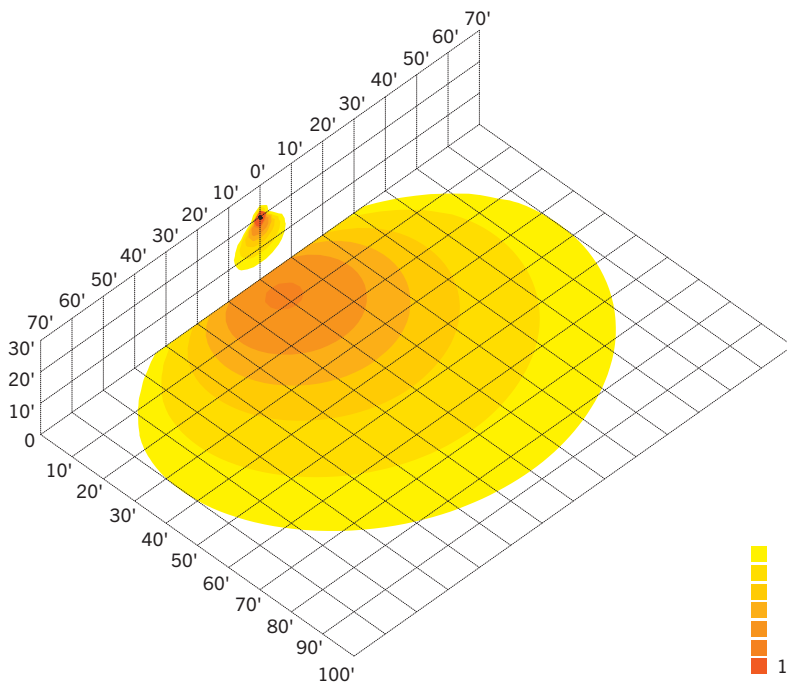

* Color Uniformity: CCT (Correlated Color Temperature) range as per guidelines outlined in ANSI C78.377-2017

KT-FLED75-R1A-UNV-8CSB-VDIM-W

COMPACT 75W GENERAL-PURPOSE LED FLOODLIGHT

PHOTOMETRIC SPECIFICATIONS

ISOCANDELA PLOT

LUMINOUS INTENSITY DISTRIBUTION

Average diffuse angle (50%): 114.2°

- 1 Blue - 0° H
- 2 Red - 90° H
- 3 Green - 22.5° H
- 4 Orange - 45° H
- 5 Grey - 67.5° H

FLUX DISTRIBUTION

Zone	Lumens	% Luminaire
Forward Light	4,702 lm	49.6%
0°-30°	1,377 lm	14.4%
30°-60°	2,659 lm	27.8%
60°-80°	696 lm	7.3%
80°-90°	10 lm	0.1%
Back Light	4,814 lm	50.4%
0°-30°	1,366 lm	14.3%
30°-60°	2,644 lm	27.7%
60°-80°	788 lm	8.2%
80°-90°	16 lm	0.2%
Up Light	0 lm	0.0%
90°-100°	0 lm	0.0%
100°-180°	0 lm	0.0%

LIGHT DISTRIBUTION PATTERNS (Isometric view from above)

Building exterior mounted at 20', 30° below horizontal

Ground mounted at 6" above ground, 10° above horizontal, shining towards building exterior wall at 28' away